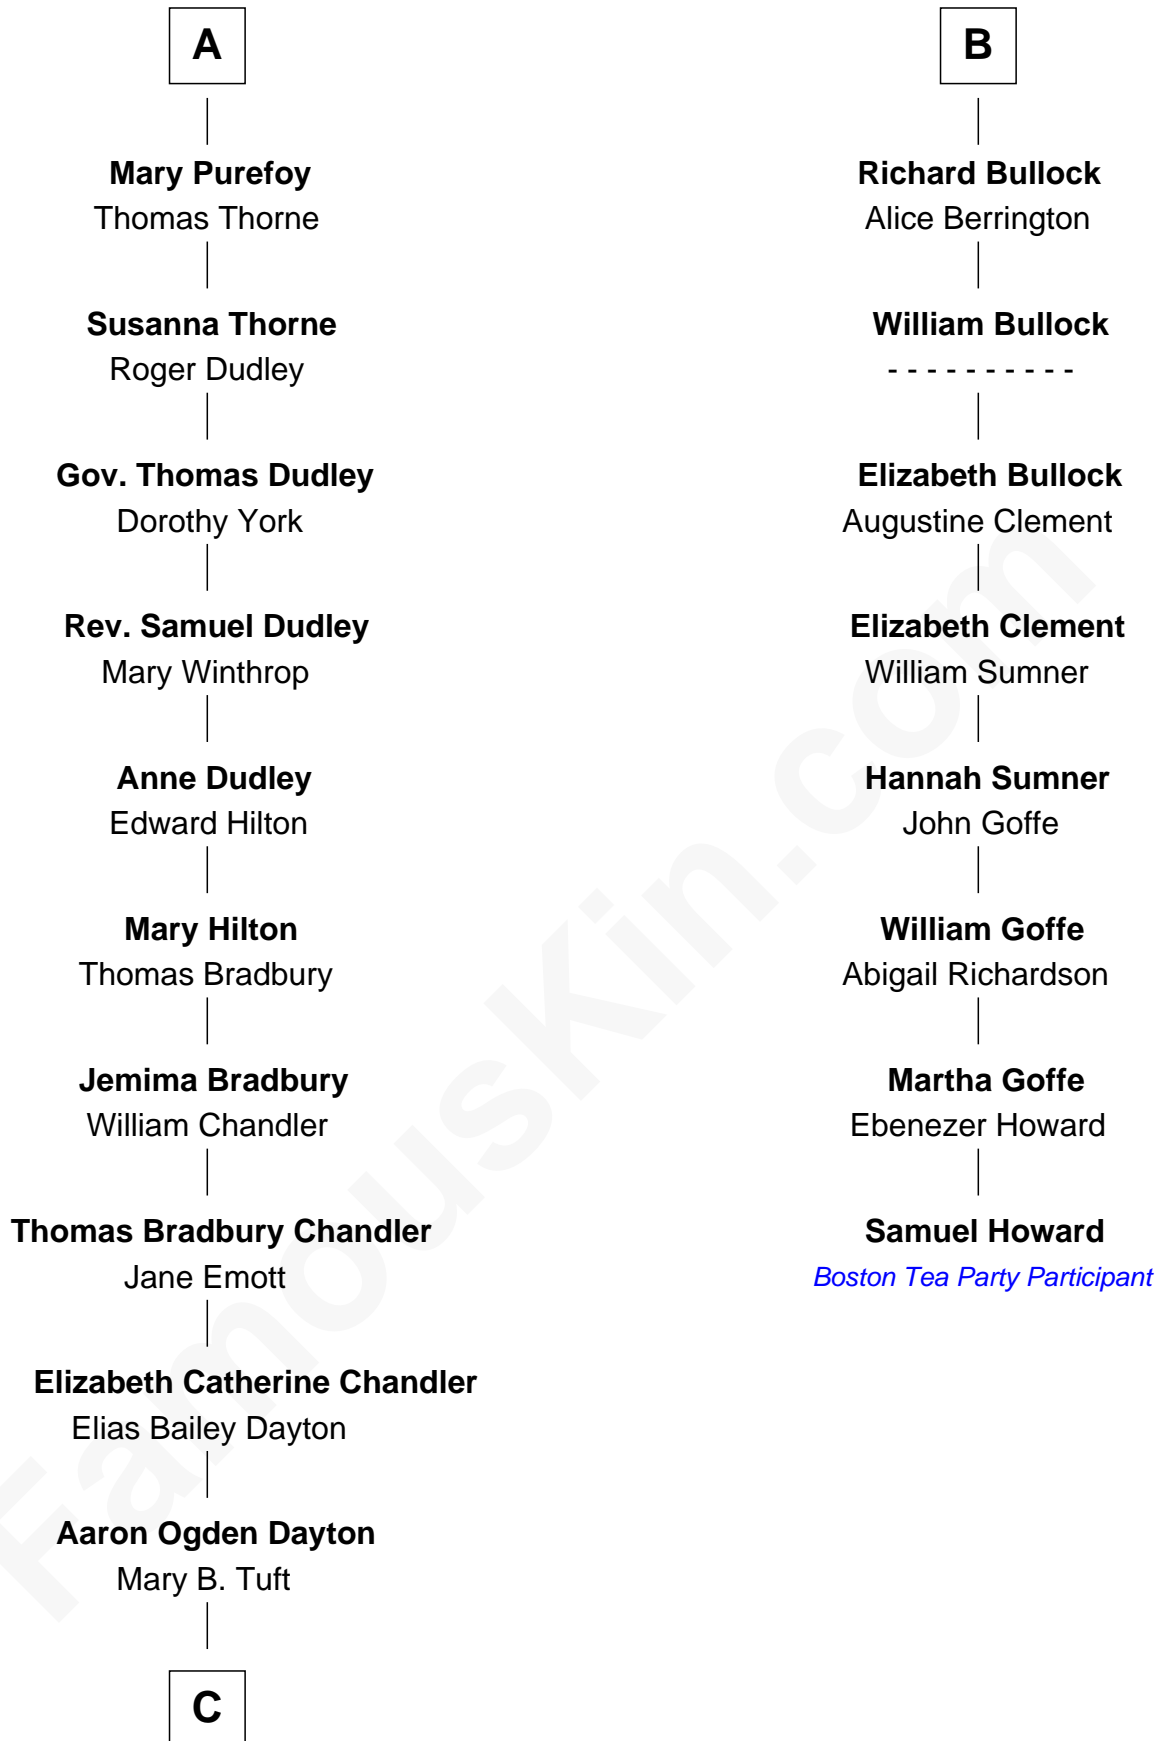

FamousKin.com
Relationship Chart of
Christopher Reeve
Movie Actor

14th cousin 7 times removed of

Samuel Howard
Boston Tea Party Participant

Sir John Howard
 Alice de Bois

C

—
Katherine Irving Dayton

Henry Baldwin

—
Margaretta Willis Baldwin

Augustus Henry Reeve

—
Richard Henry Reeve

Anne Conrad D'Olier

—
Franklin D'Olier Reeve

Barbara Pitney Lamb

—
Christopher Reeve

Movie Actor