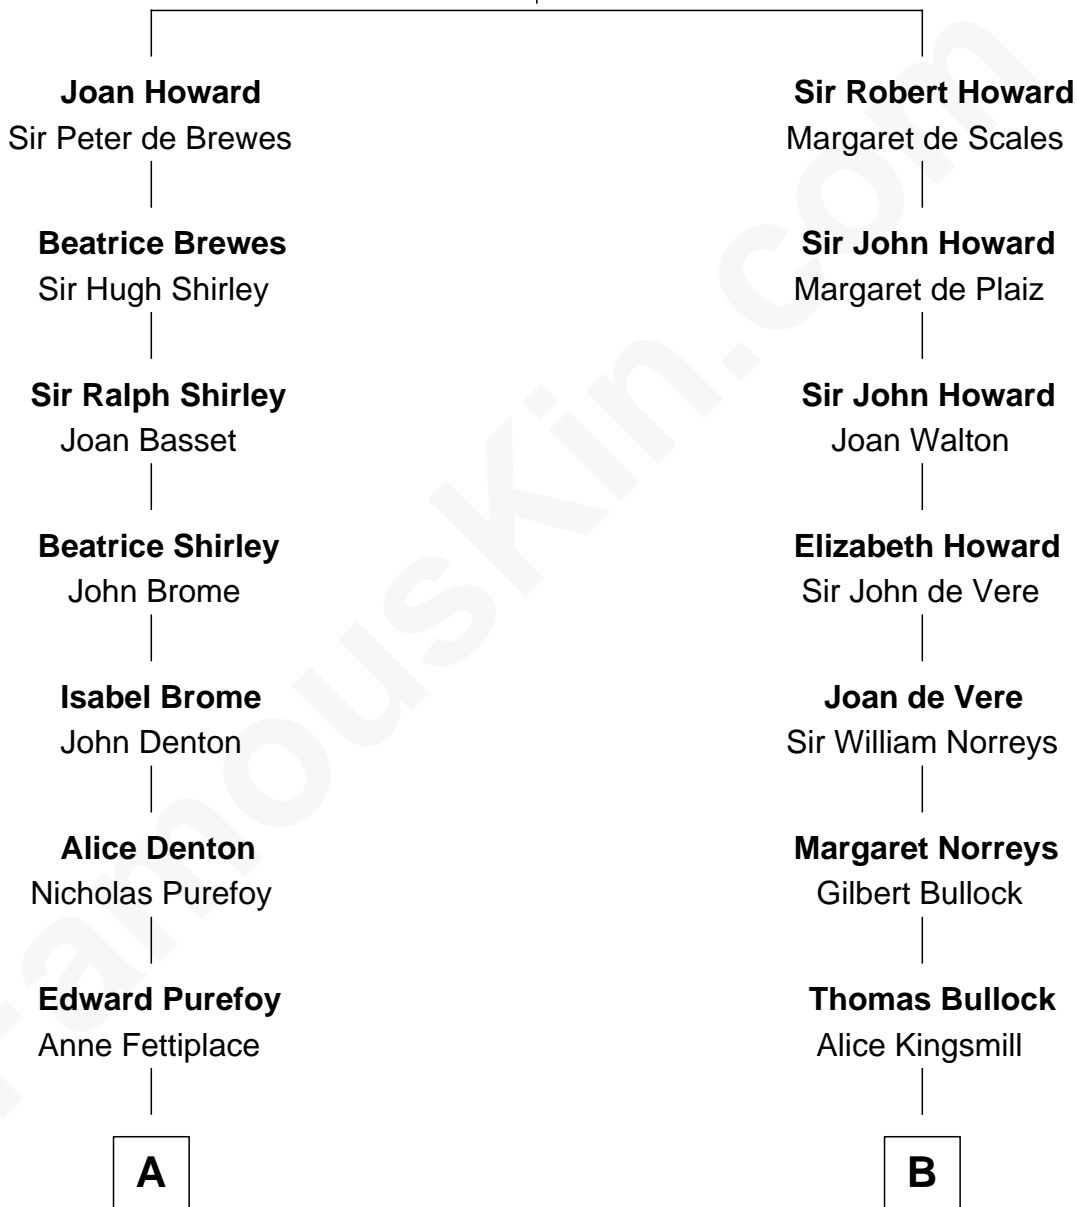

FamousKin.com
Relationship Chart of
Christopher Reeve
Movie Actor

14th cousin 7 times removed of

Samuel Howard
Boston Tea Party Participant

Sir John Howard
 Alice de Bois

C

—
Katherine Irving Dayton

Henry Baldwin

—
Margaretta Willis Baldwin

Augustus Henry Reeve

—
Richard Henry Reeve

Anne Conrad D'Olier

—
Franklin D'Olier Reeve

Barbara Pitney Lamb

—
Christopher Reeve

Movie Actor