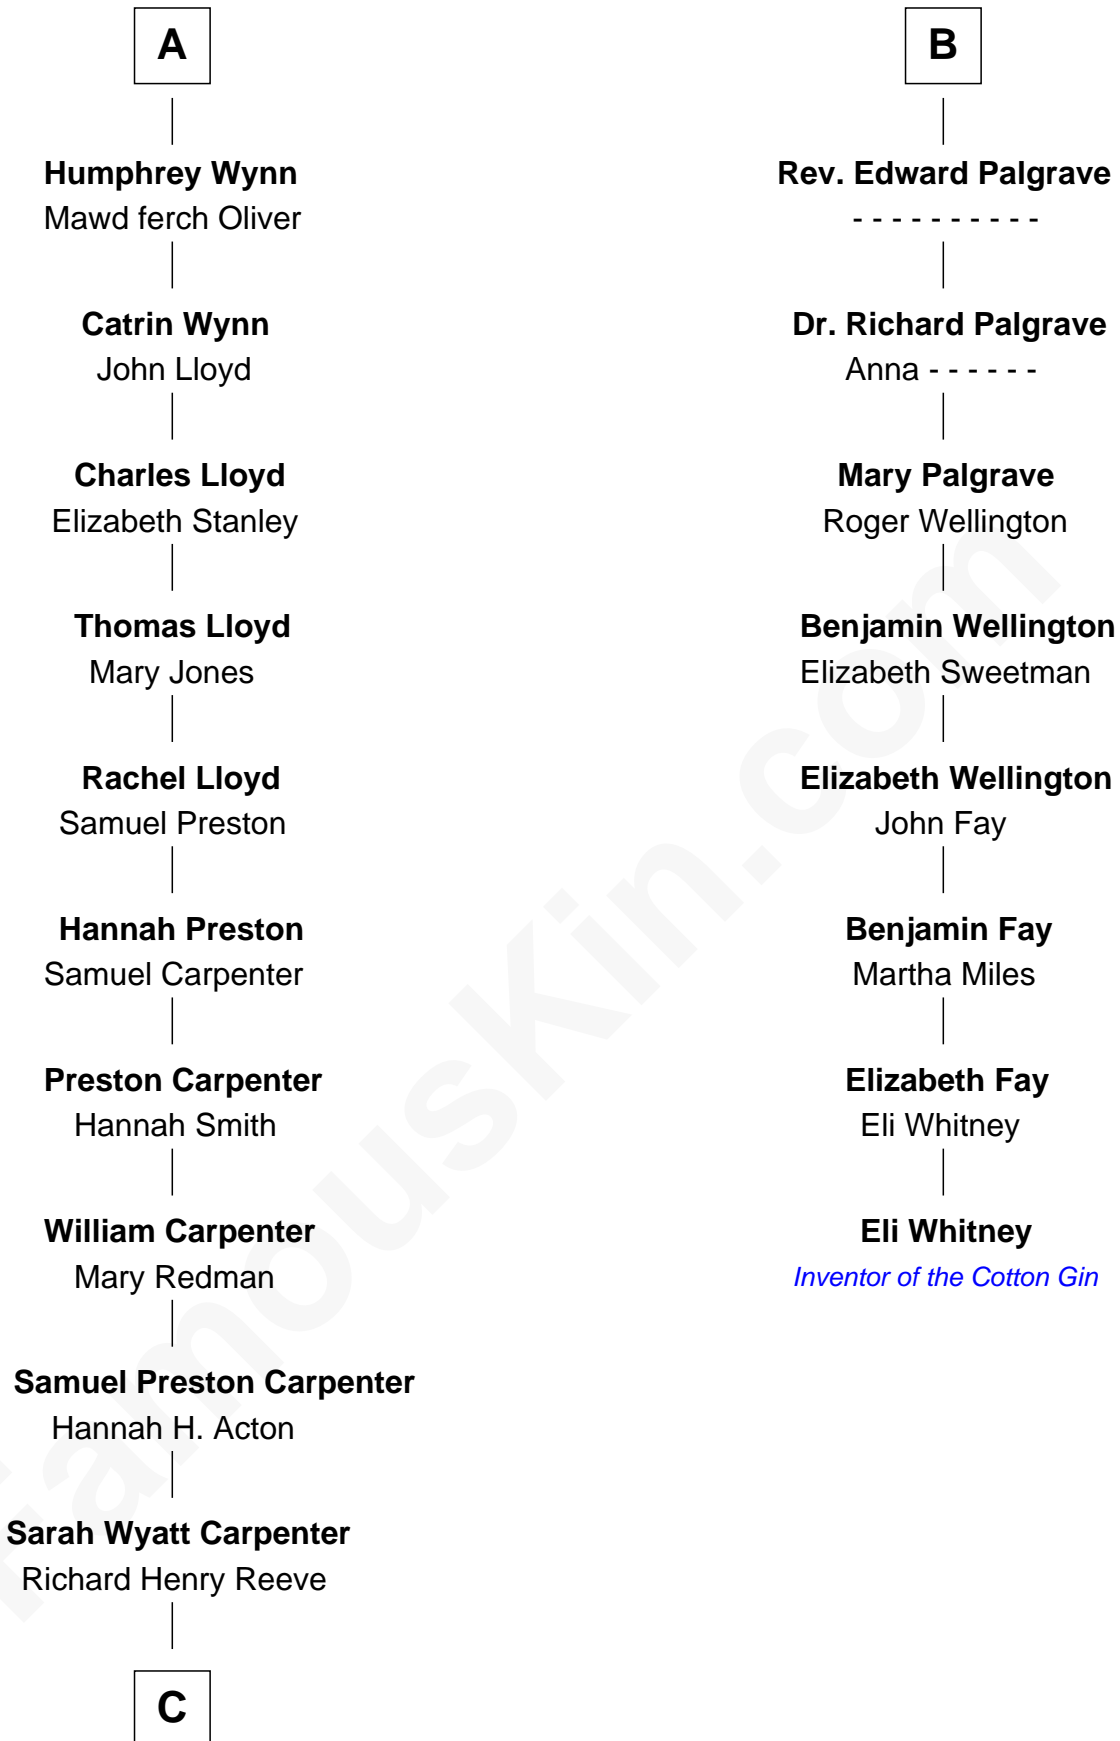

**FamousKin.com**  
**Relationship Chart of**  
**Christopher Reeve**  
*Movie Actor*

**14th cousin 6 times removed of**  
**Eli Whitney**  
*Inventor of the Cotton Gin*

**C**

—  
**Augustus Henry Reeve**  
Margaretta Willis Baldwin