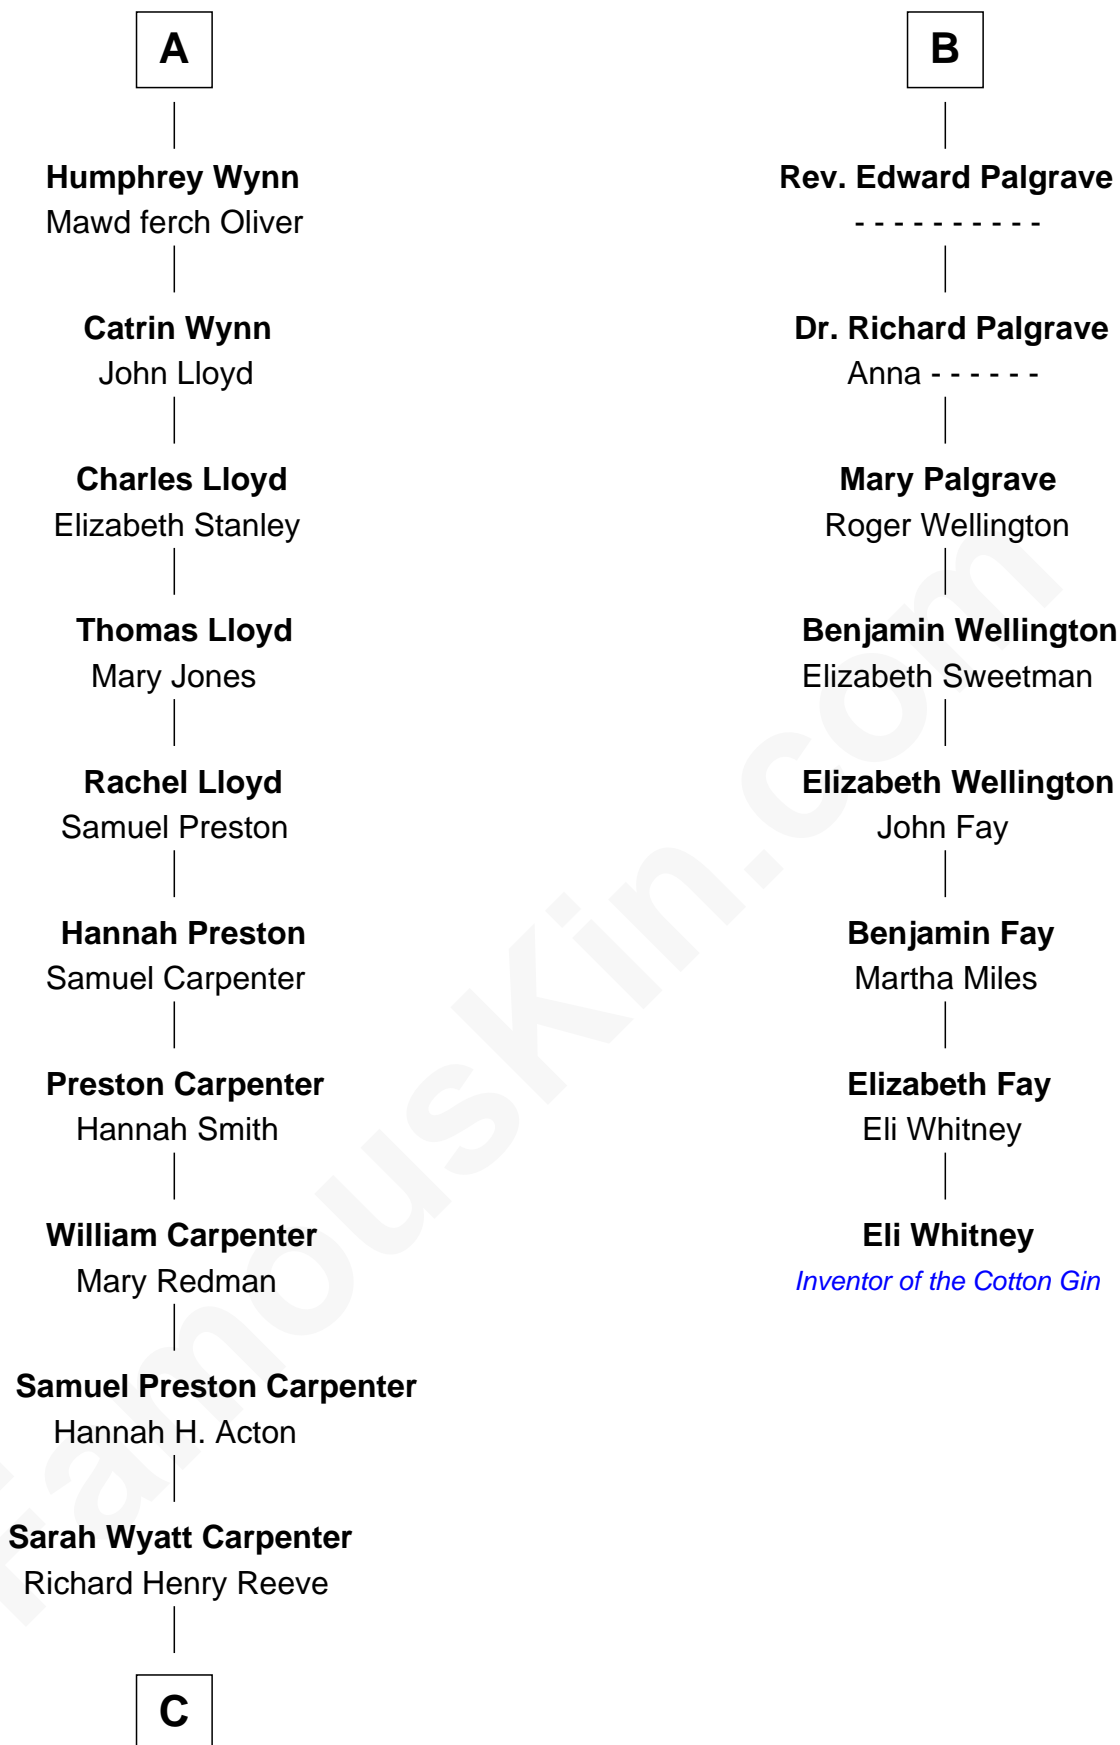

FamousKin.com
Relationship Chart of
Christopher Reeve
Movie Actor

14th cousin 6 times removed of
Eli Whitney
Inventor of the Cotton Gin

C

—
Augustus Henry Reeve
Margaretta Willis Baldwin

—
Richard Henry Reeve
Anne Conrad D'Olier

—
Franklin D'Olier Reeve
Barbara Pitney Lamb

—
Christopher Reeve
Movie Actor