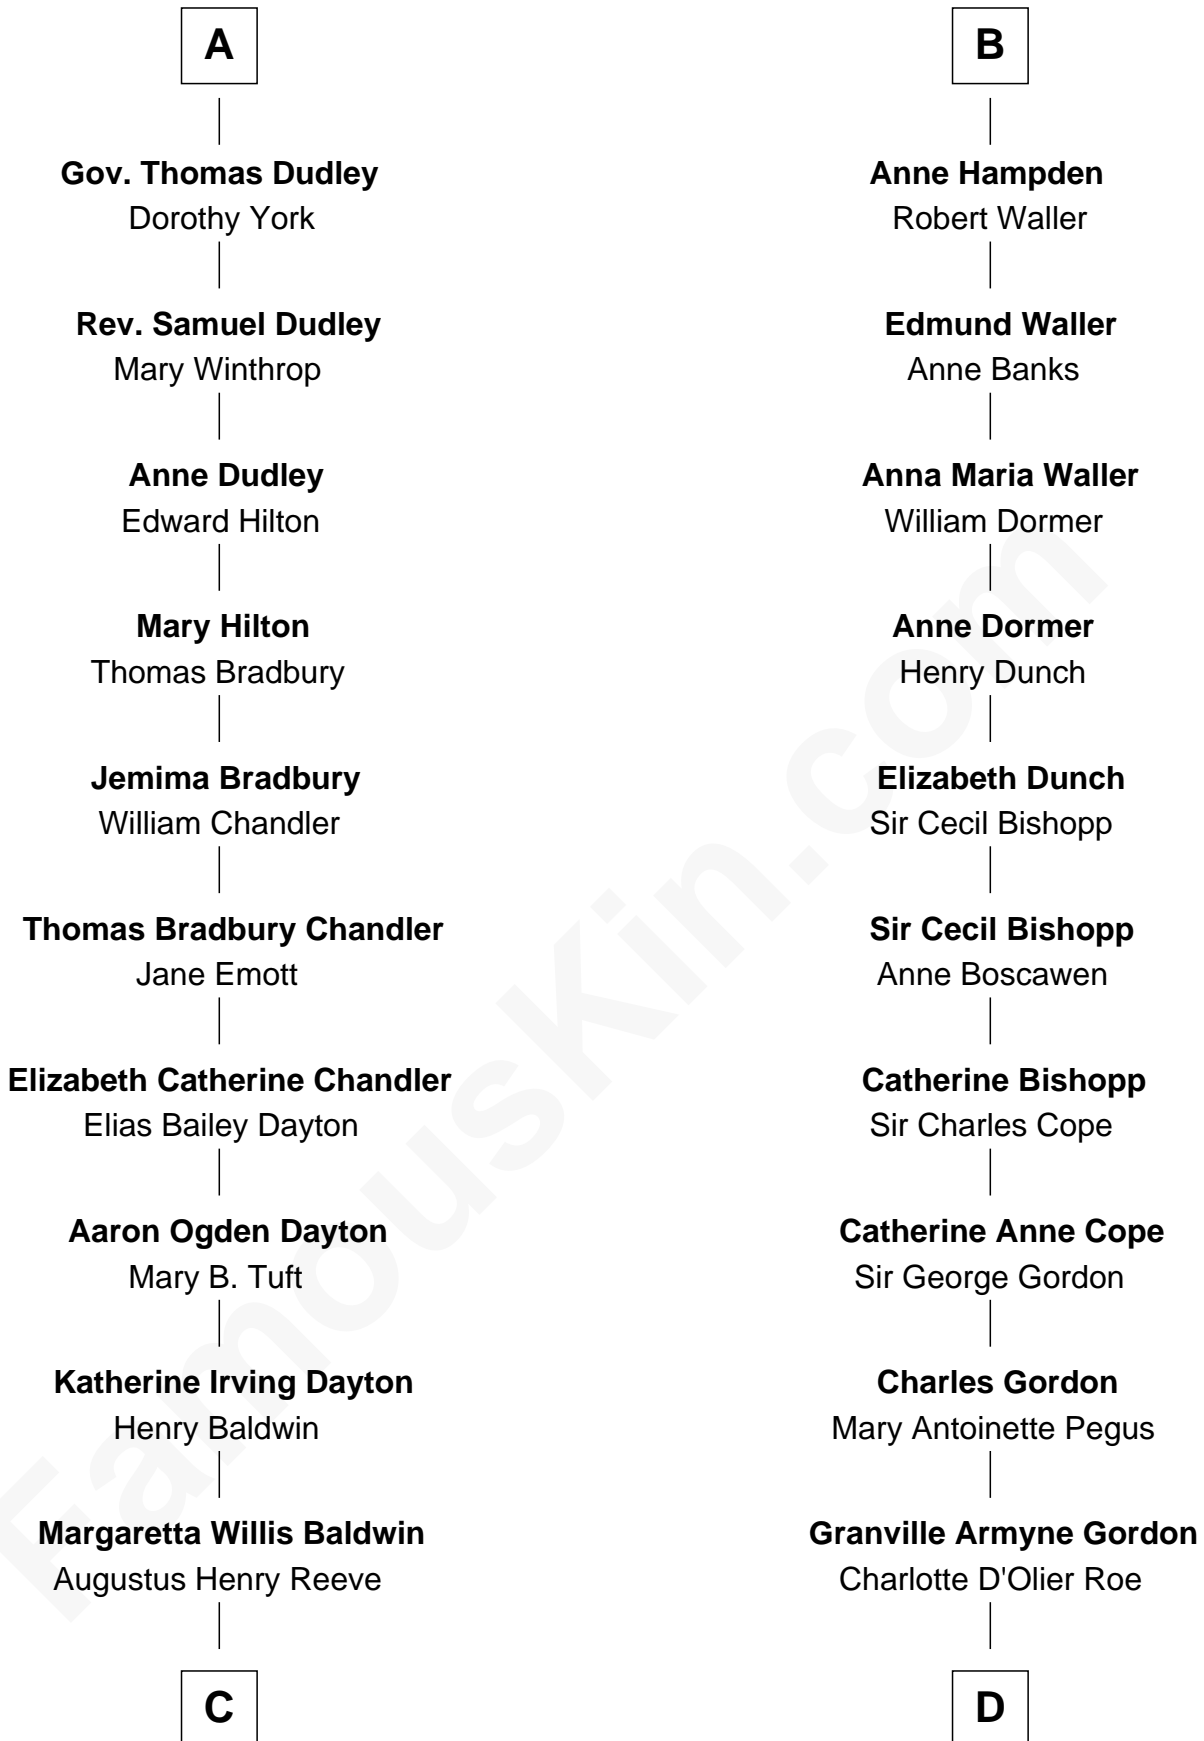

FamousKin.com
Relationship Chart of
Christopher Reeve
Movie Actor

19th cousin 2 times removed of
Cara Delevingne
Fashion Model and Movie Actress

C

Richard Henry Reeve
Anne Conrad D'Olier

Franklin D'Olier Reeve
Barbara Pitney Lamb

Cara Delevingne
Model and Actress