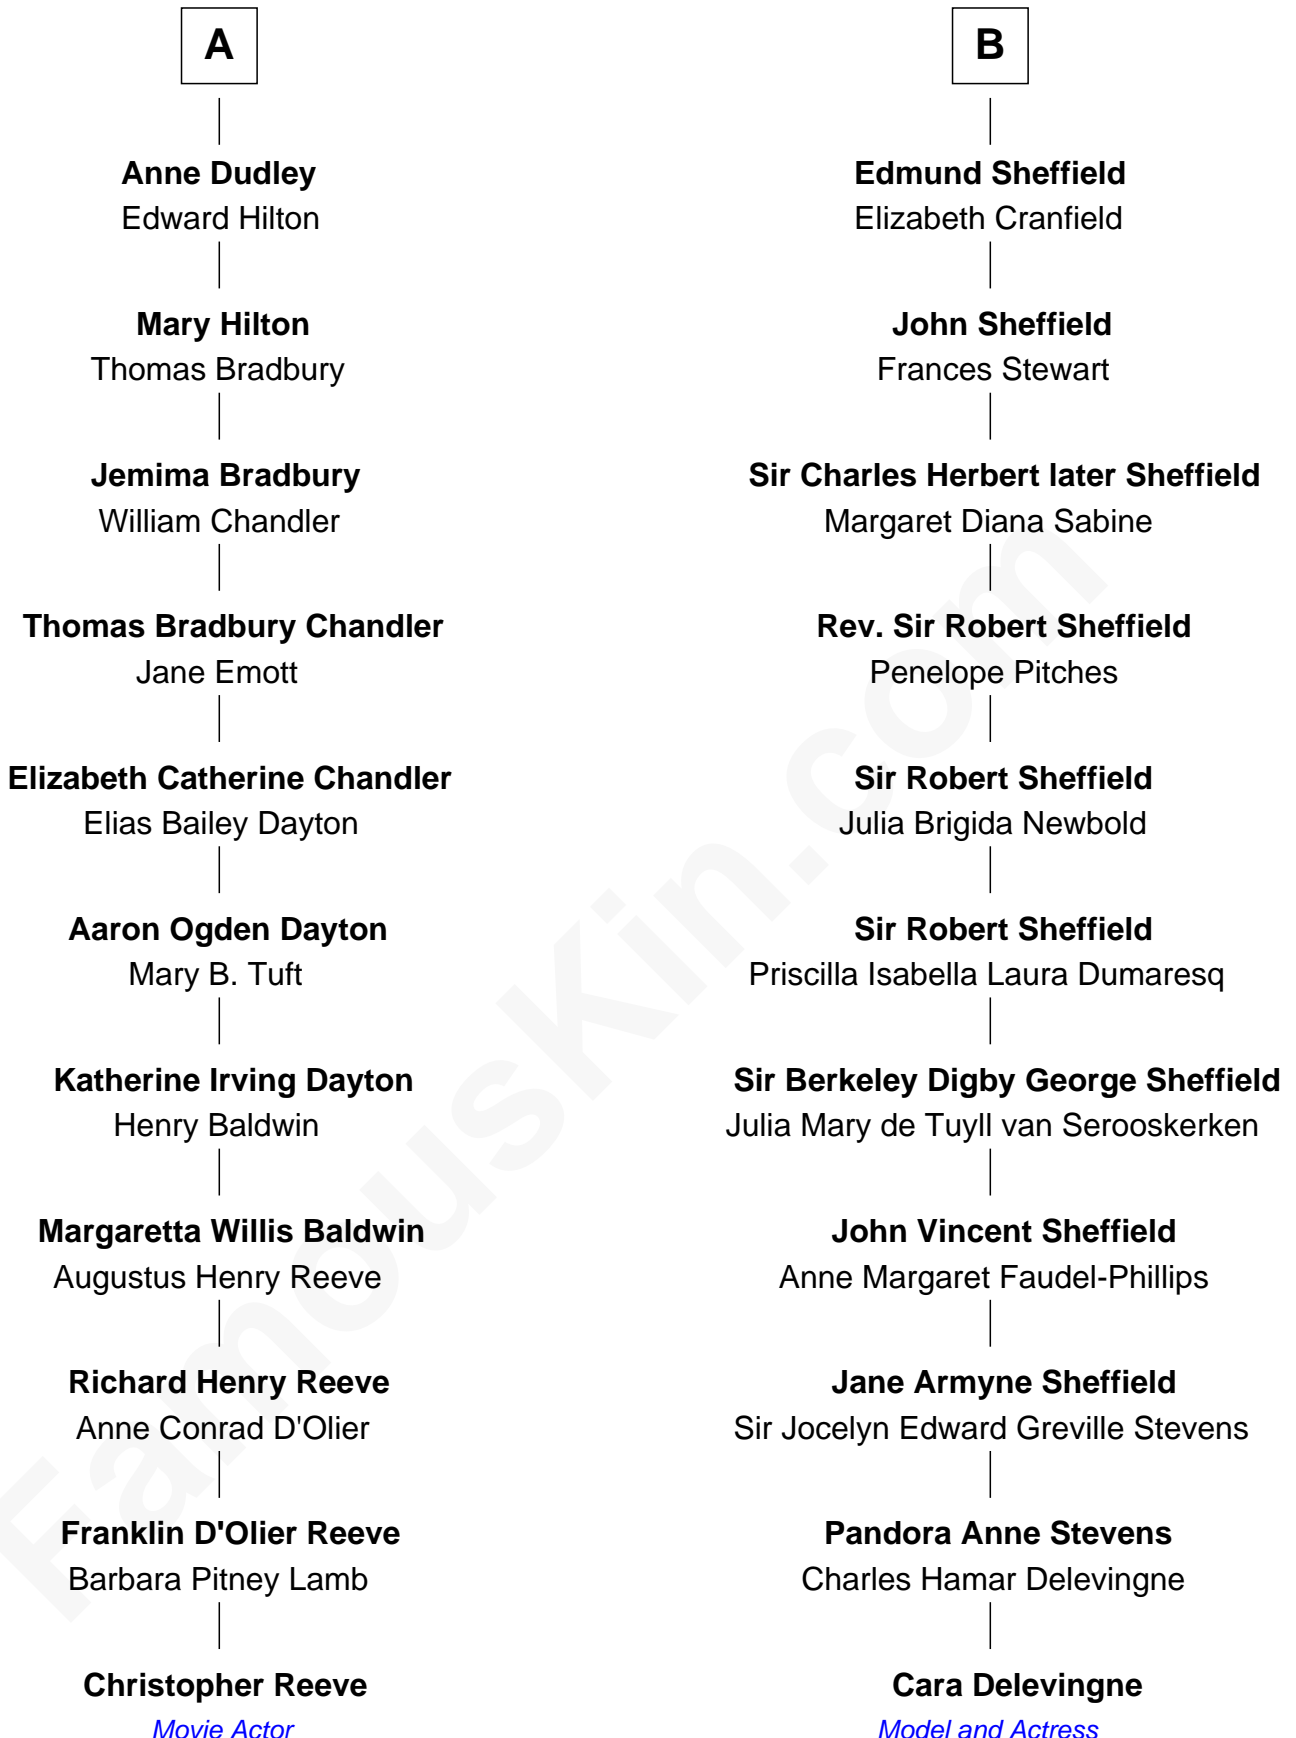

John le Strange

Joan le Strange

George Stanley

Jane Stanley

Sir Robert Sheffield

Edmund Sheffield

Anne de Vere

Sir John Sheffield

Douglas Howard

Edmund Sheffield

Ursula Tyrwhitt

Sir John Sheffield

Grizel Anderson

B

Christopher Reeve photo by [Jbrankel](#) (CC BY-SA 3.0)

Cara Delevingne photo by [Gage Skidmore](#) (CC BY-SA 2.0)