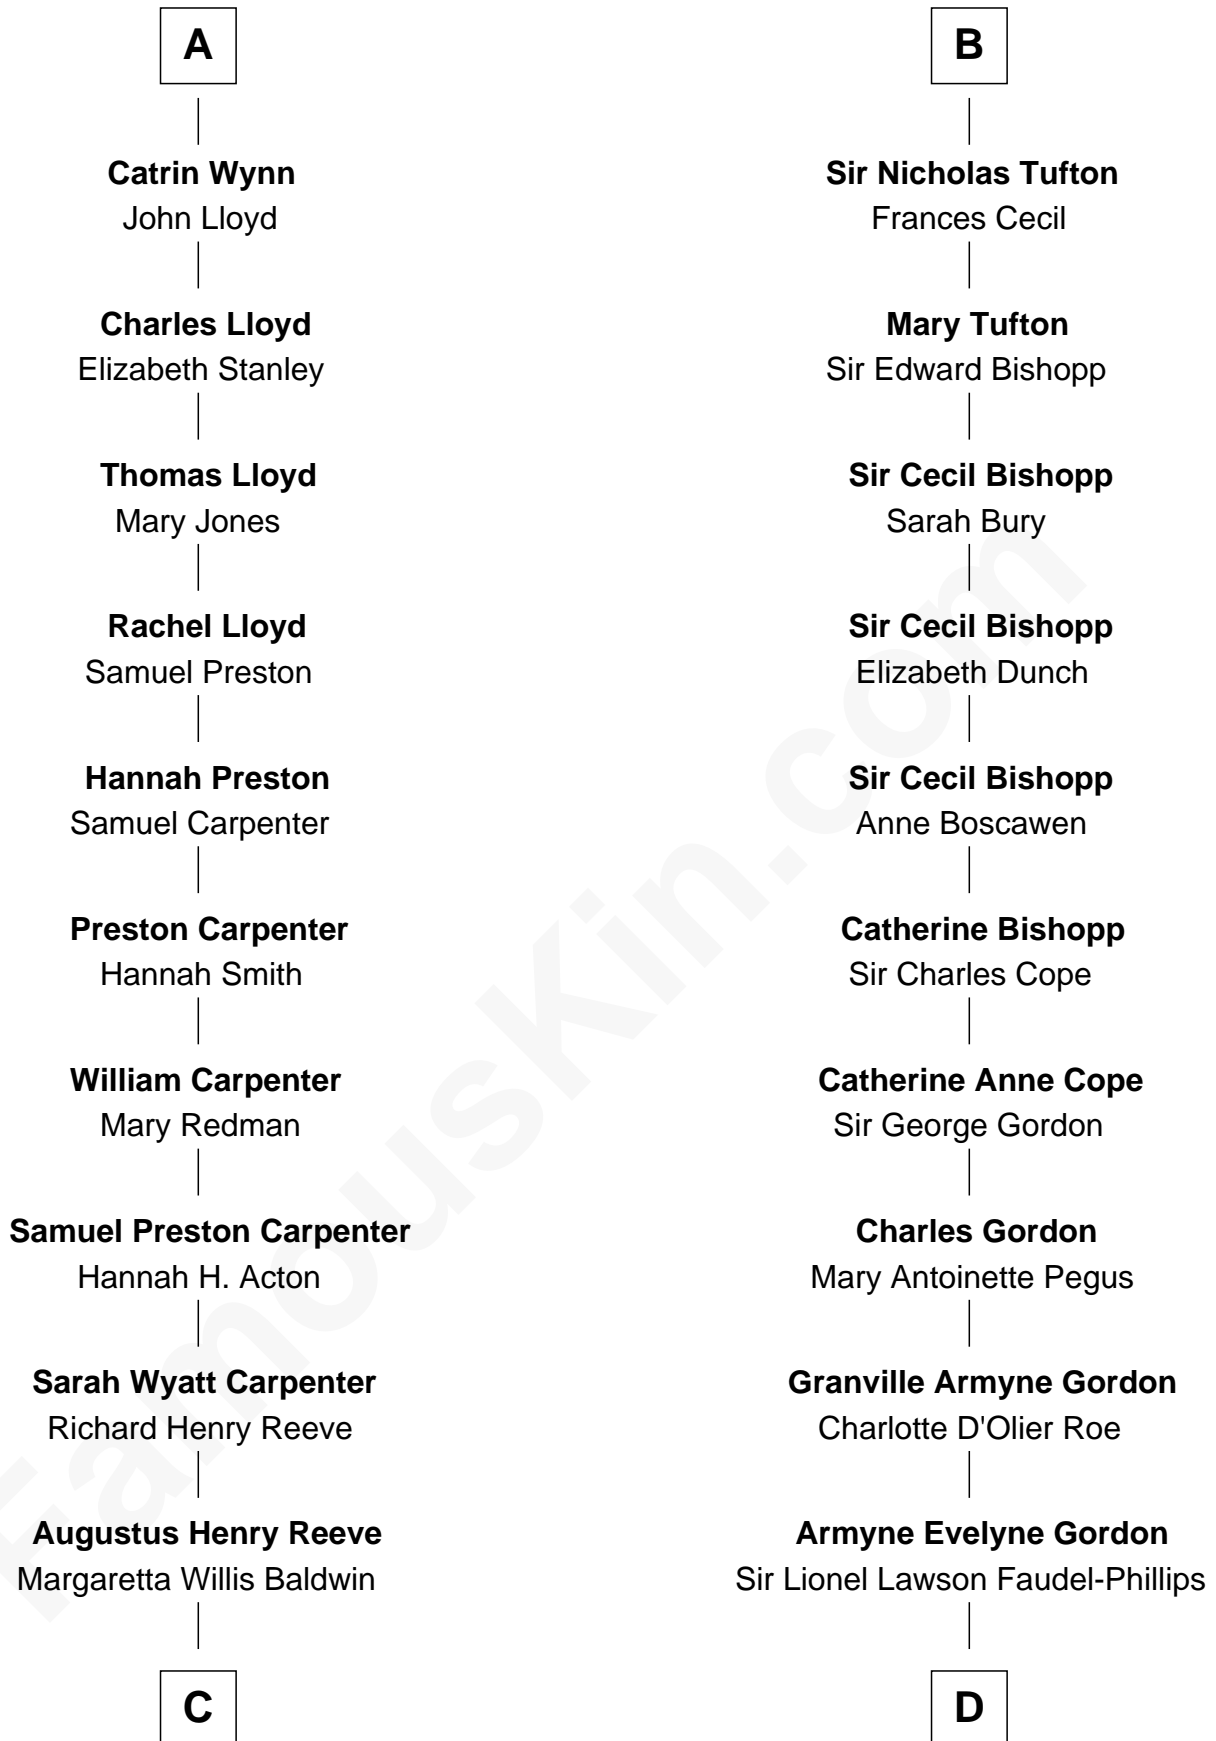

FamousKin.com
Relationship Chart of
Christopher Reeve
Movie Actor

19th cousin 1 time removed of

Cara Delevingne
Fashion Model and Movie Actress

C

Richard Henry Reeve
Anne Conrad D'Olier

Franklin D'Olier Reeve
Barbara Pitney Lamb

Christopher Reeve
Movie Actor

D

Anne Margaret Faudel-Phillips
John Vincent Sheffield

Jane Armyne Sheffield
Sir Jocelyn Edward Greville Stevens

Pandora Anne Stevens
Charles Hamar Delevingne

Cara Delevingne
Model and Actress