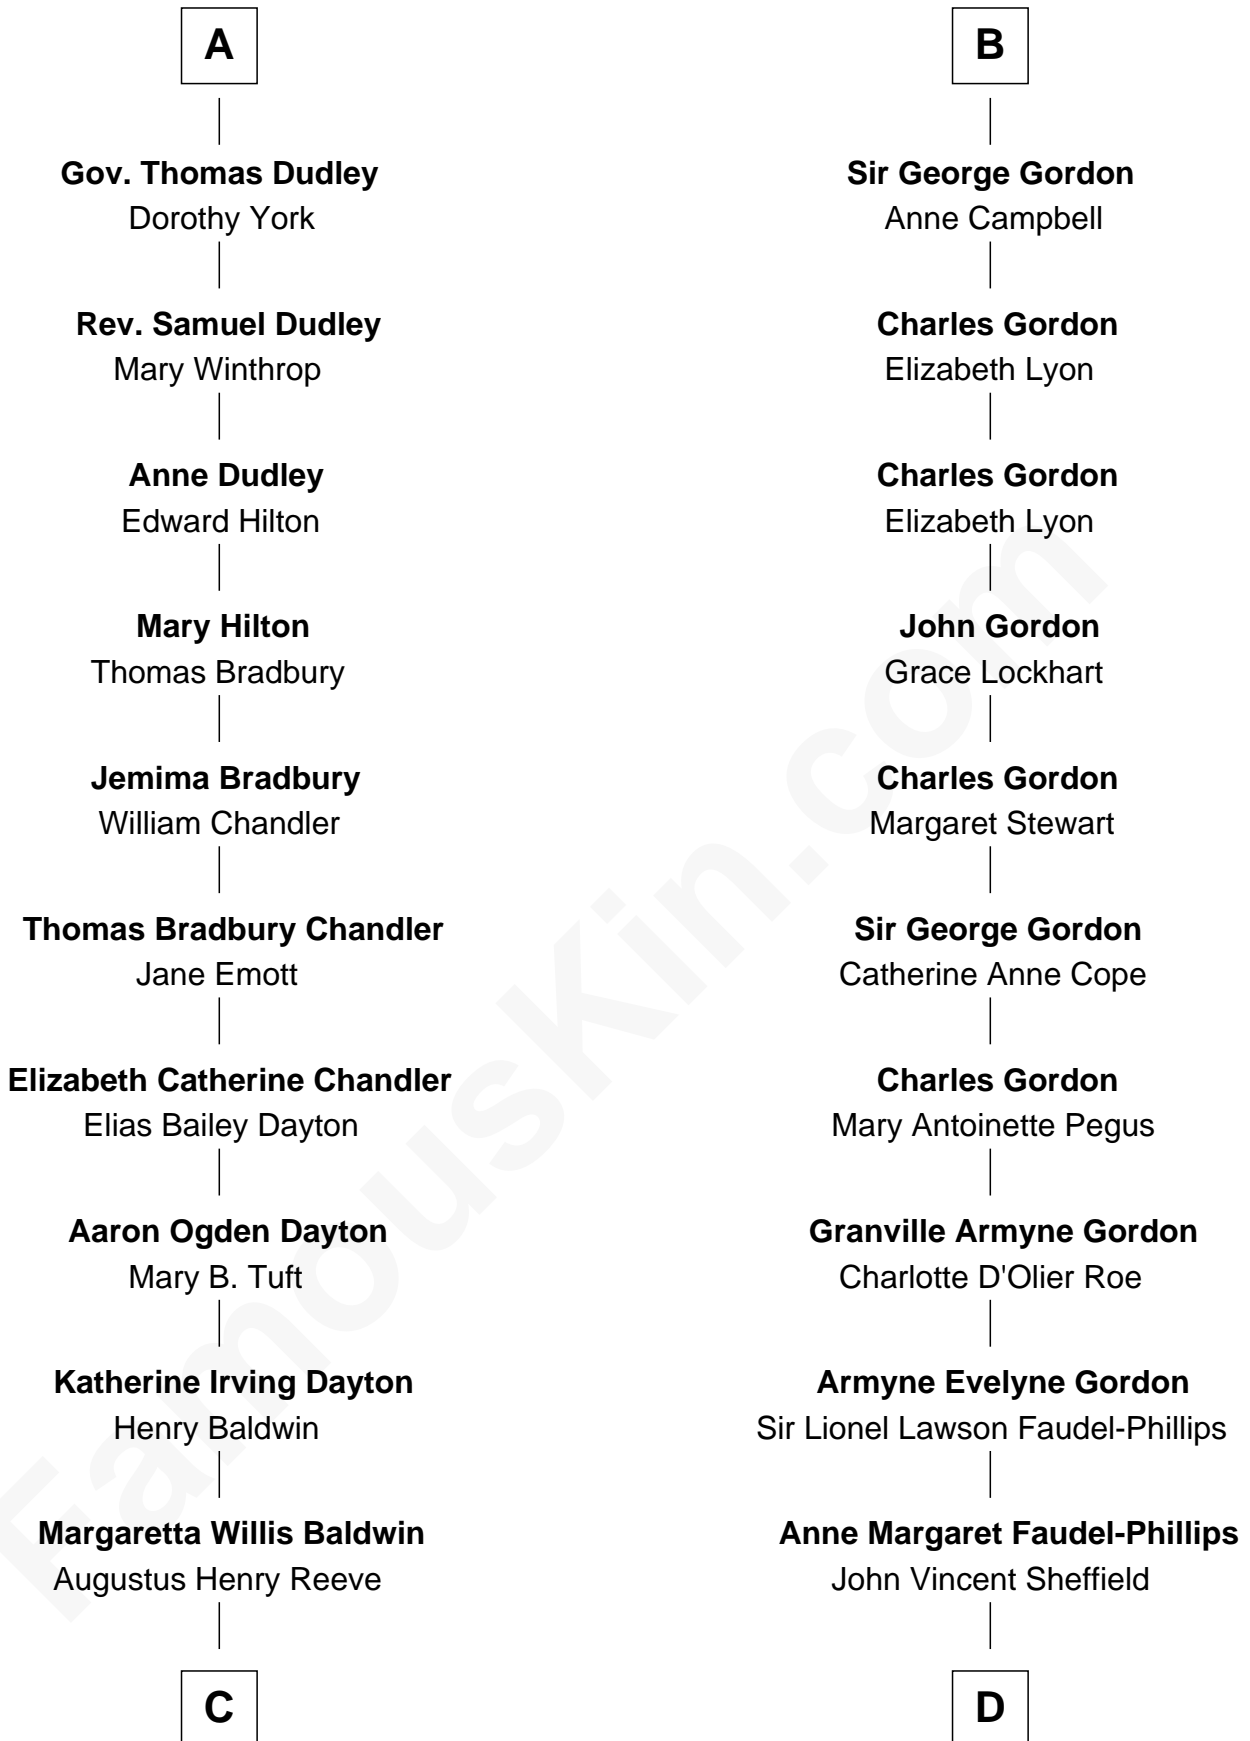

FamousKin.com Relationship Chart of

Christopher Reeve

Movie Actor

19th cousin of

Cara Delevingne

Fashion Model and Movie Actress

Sir Thomas de Holand

Alice Fitzalan