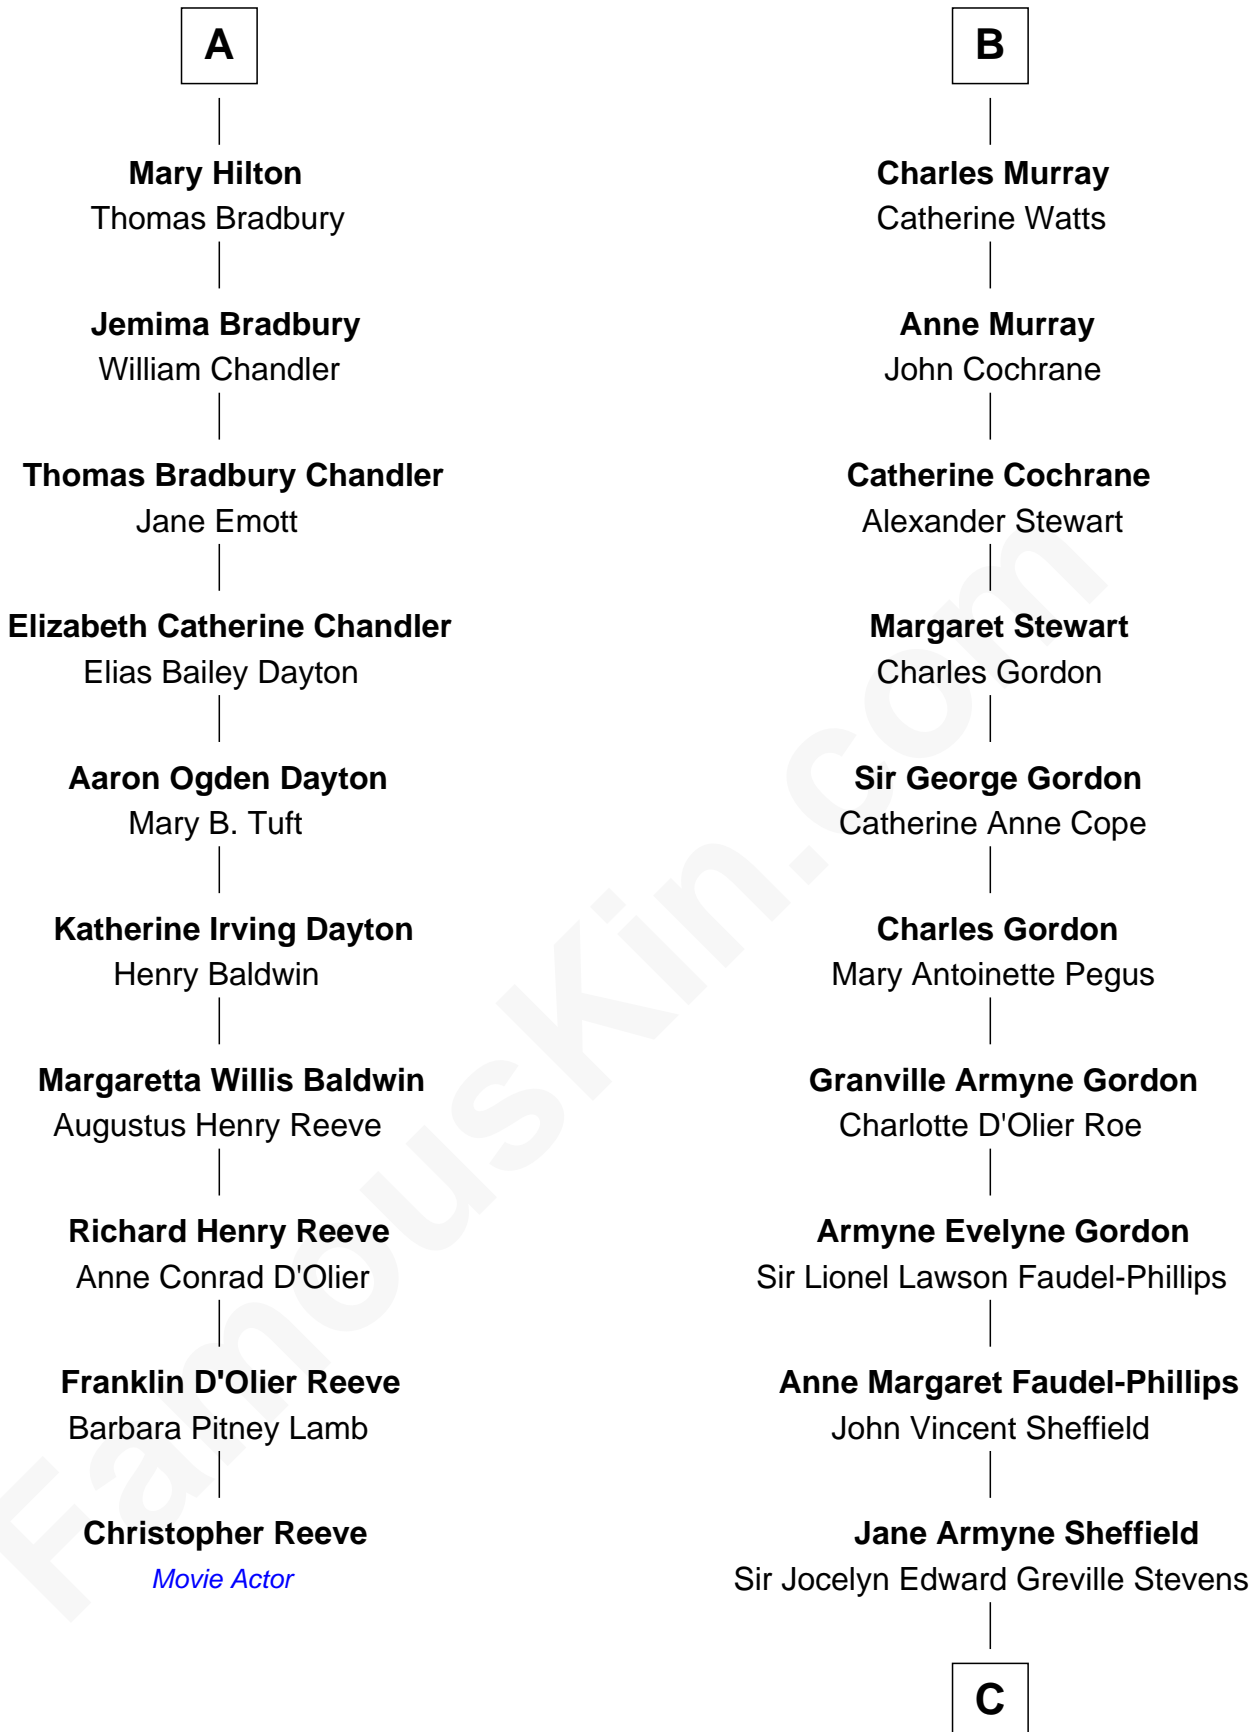

## Relationship Chart of

### Christopher Reeve

*Movie Actor*

16th cousin 2 times removed of

**Cara Delevingne**  
*Fashion Model and Movie Actress*

C

**Pandora Anne Stevens**  
Charles Hamar Delevingne

**Cara Delevingne**  
*Model and Actress*