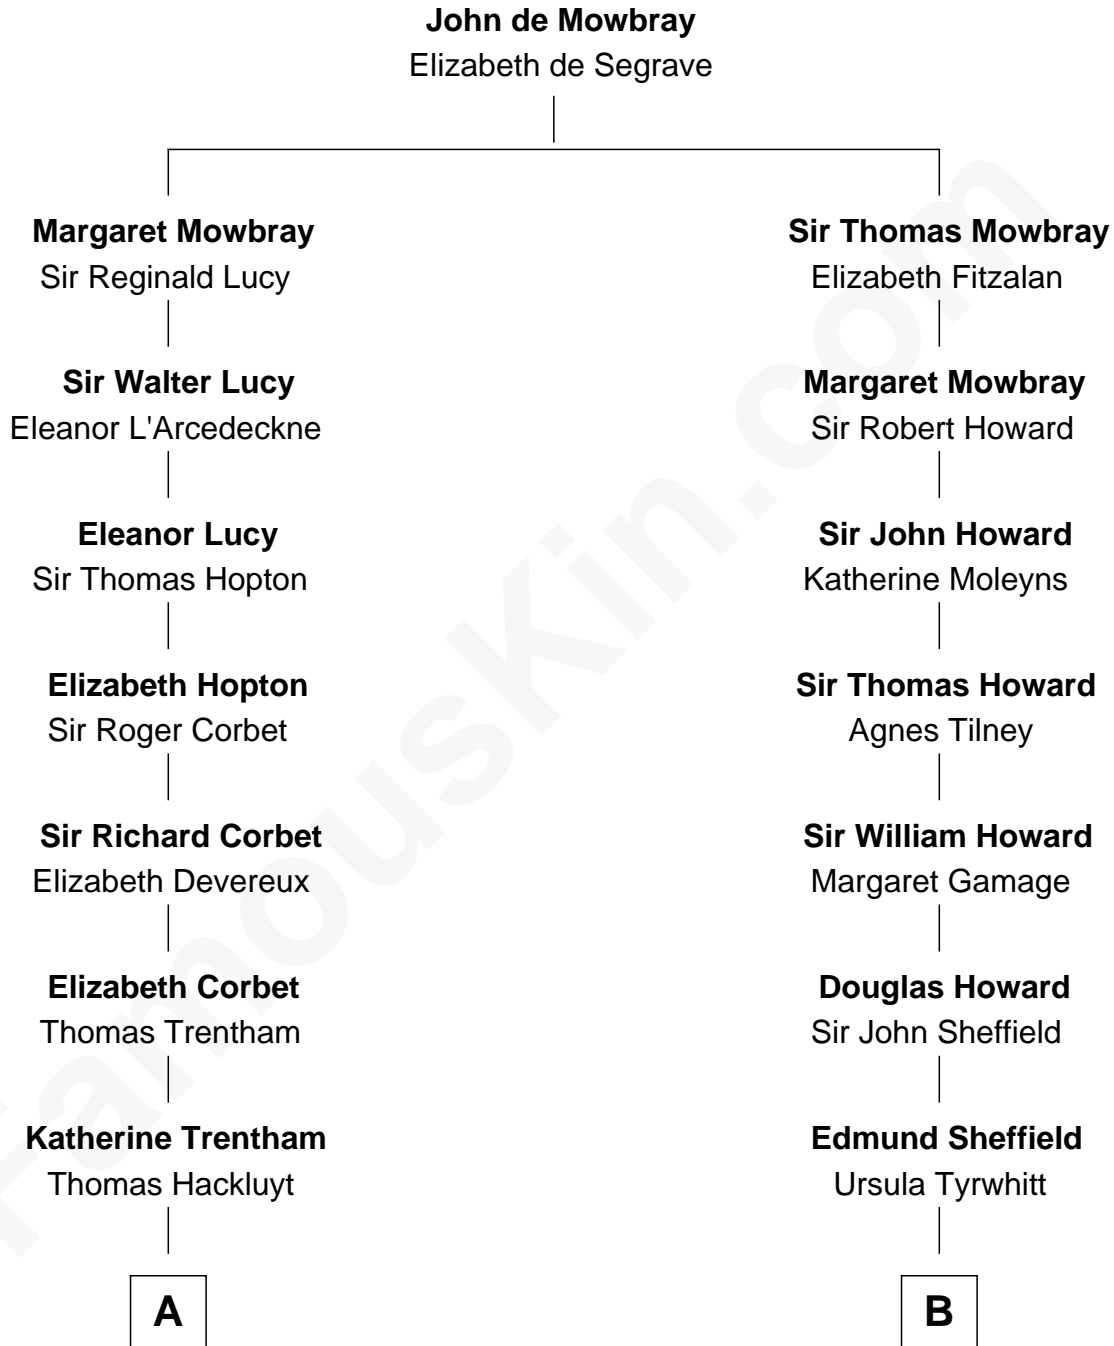

FamousKin.com
Relationship Chart of
Christopher Reeve
Movie Actor

18th cousin 2 times removed of
Cara Delevingne
Fashion Model and Movie Actress

C

Augustus Henry Reeve
Margaretta Willis Baldwin

Richard Henry Reeve
Anne Conrad D'Olier

Franklin D'Olier Reeve
Barbara Pitney Lamb

Christopher Reeve
Movie Actor

D

Pandora Anne Stevens
Charles Hamar Delevingne

Cara Delevingne
Model and Actress

FamousKin.com