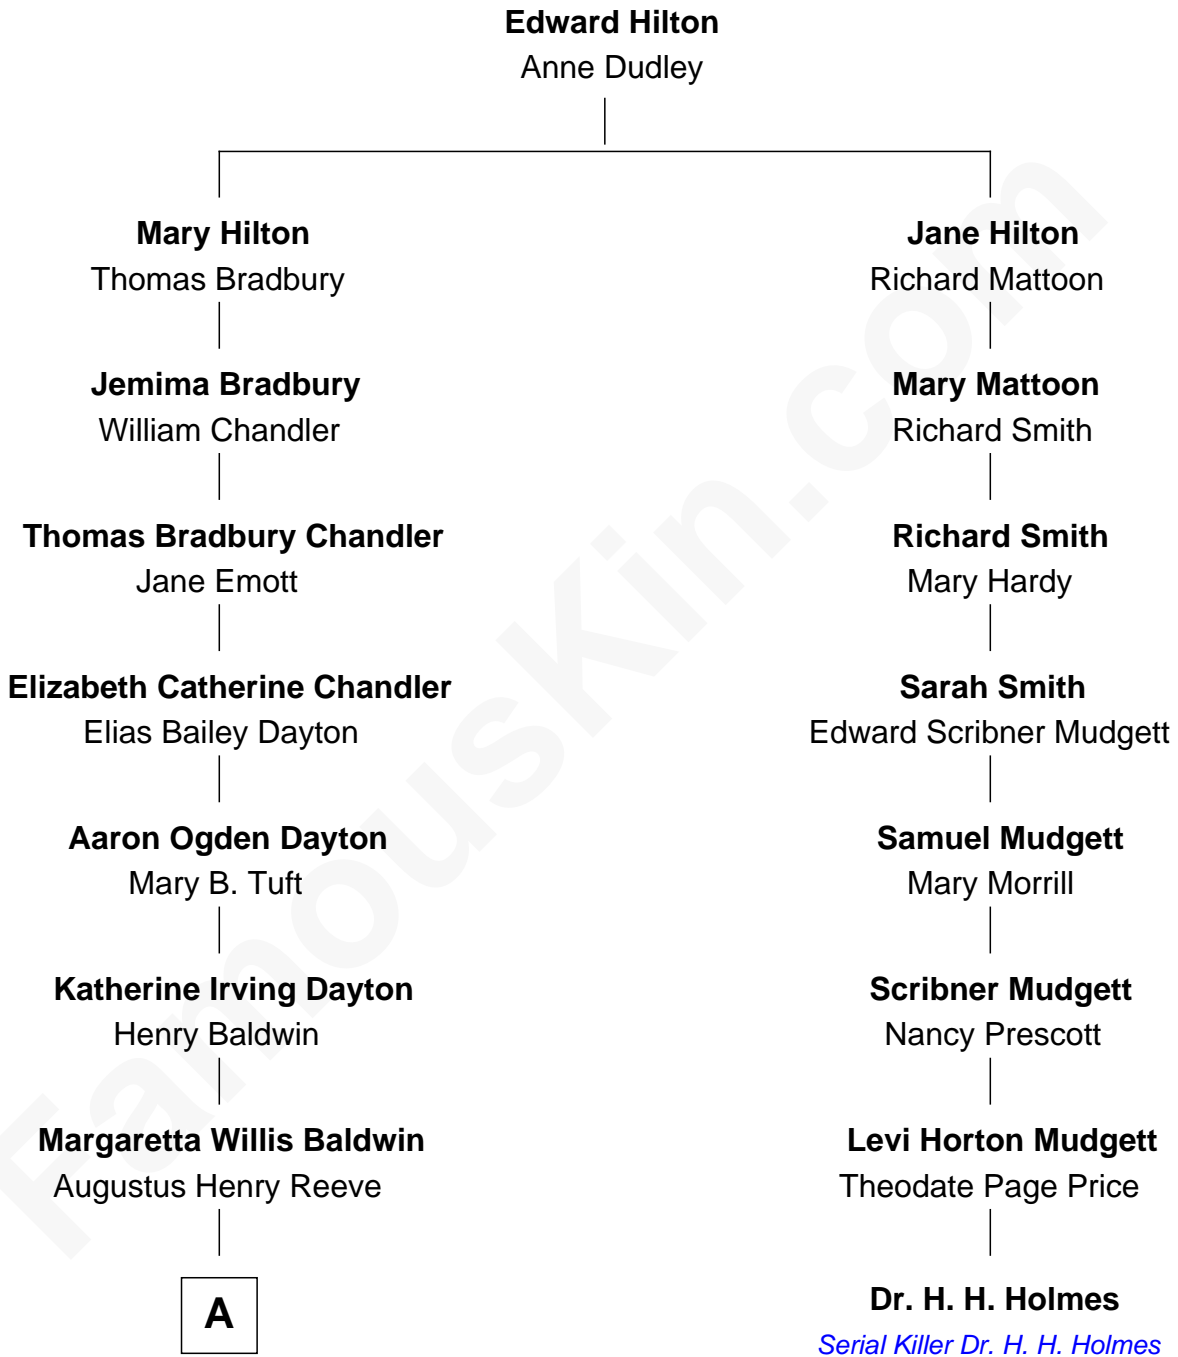

FamousKin.com
Relationship Chart of
Christopher Reeve
Movie Actor

7th cousin 2 times removed of
Dr. H. H. Holmes
Serial Killer aka "Devil in the White City"

A

Richard Henry Reeve

Anne Conrad D'Olier

Franklin D'Olier Reeve

Barbara Pitney Lamb

Christopher Reeve

Movie Actor

FamousKin.com