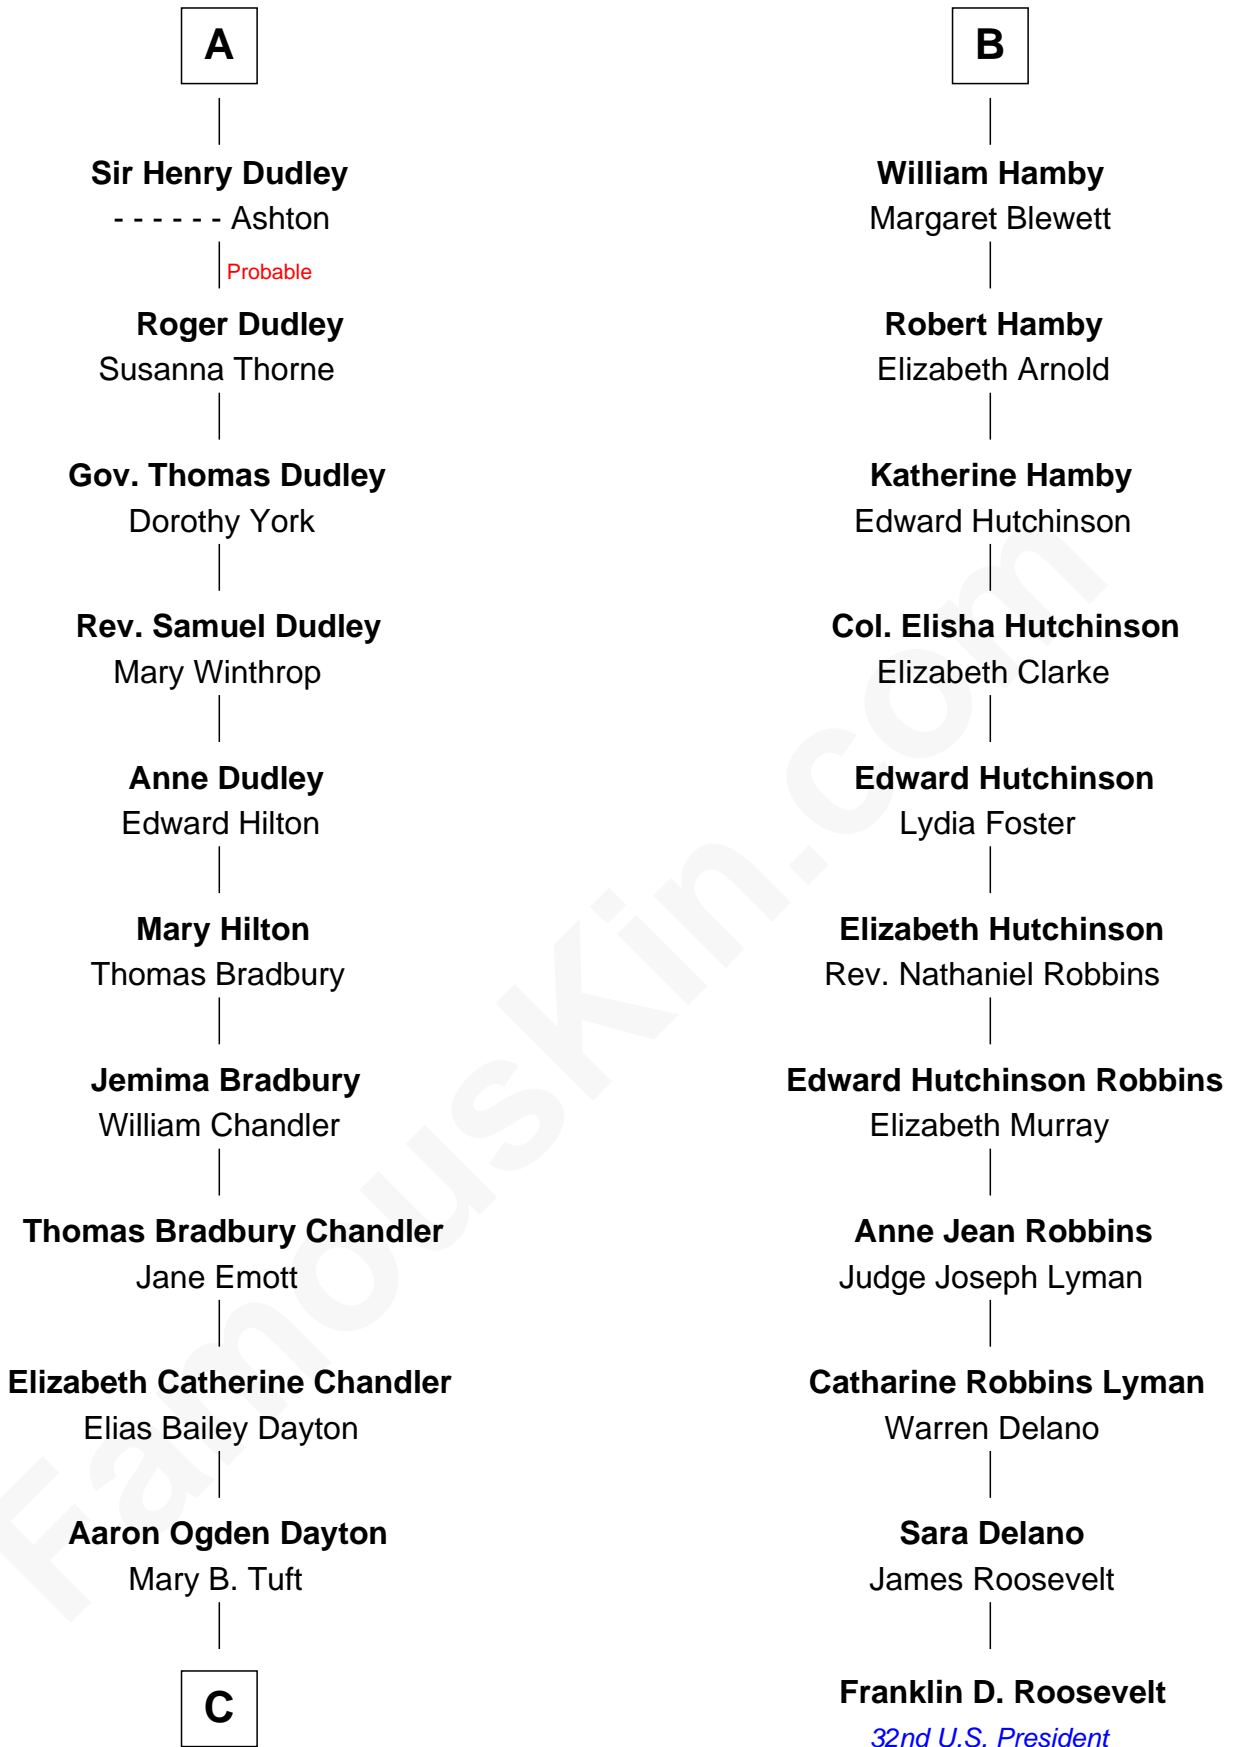

FamousKin.com
Relationship Chart of
Christopher Reeve
Movie Actor

17th cousin 4 times removed of
Franklin D. Roosevelt
32nd U.S. President

C

Katherine Irving Dayton

Henry Baldwin

Margaretta Willis Baldwin

Augustus Henry Reeve