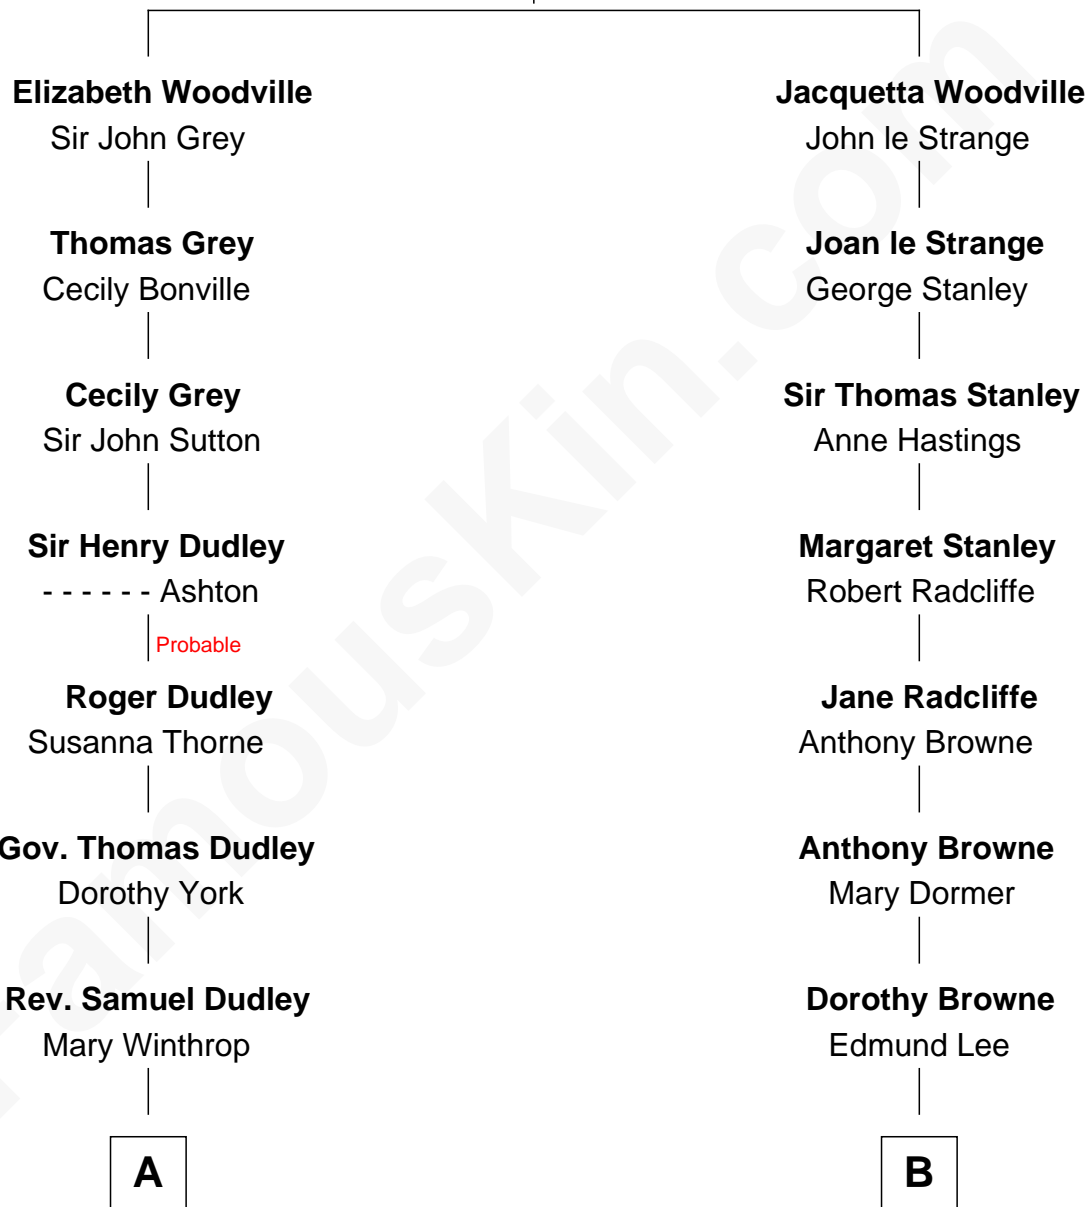

FamousKin.com
Relationship Chart of
Christopher Reeve
Movie Actor

16th cousin 1 time removed of
Franklin D. Roosevelt
32nd U.S. President

Sir Richard Woodville
 Jacquetta of Luxembourg

Christopher Reeve photo by [Jbfrankel](#) (CC BY-SA 3.0)