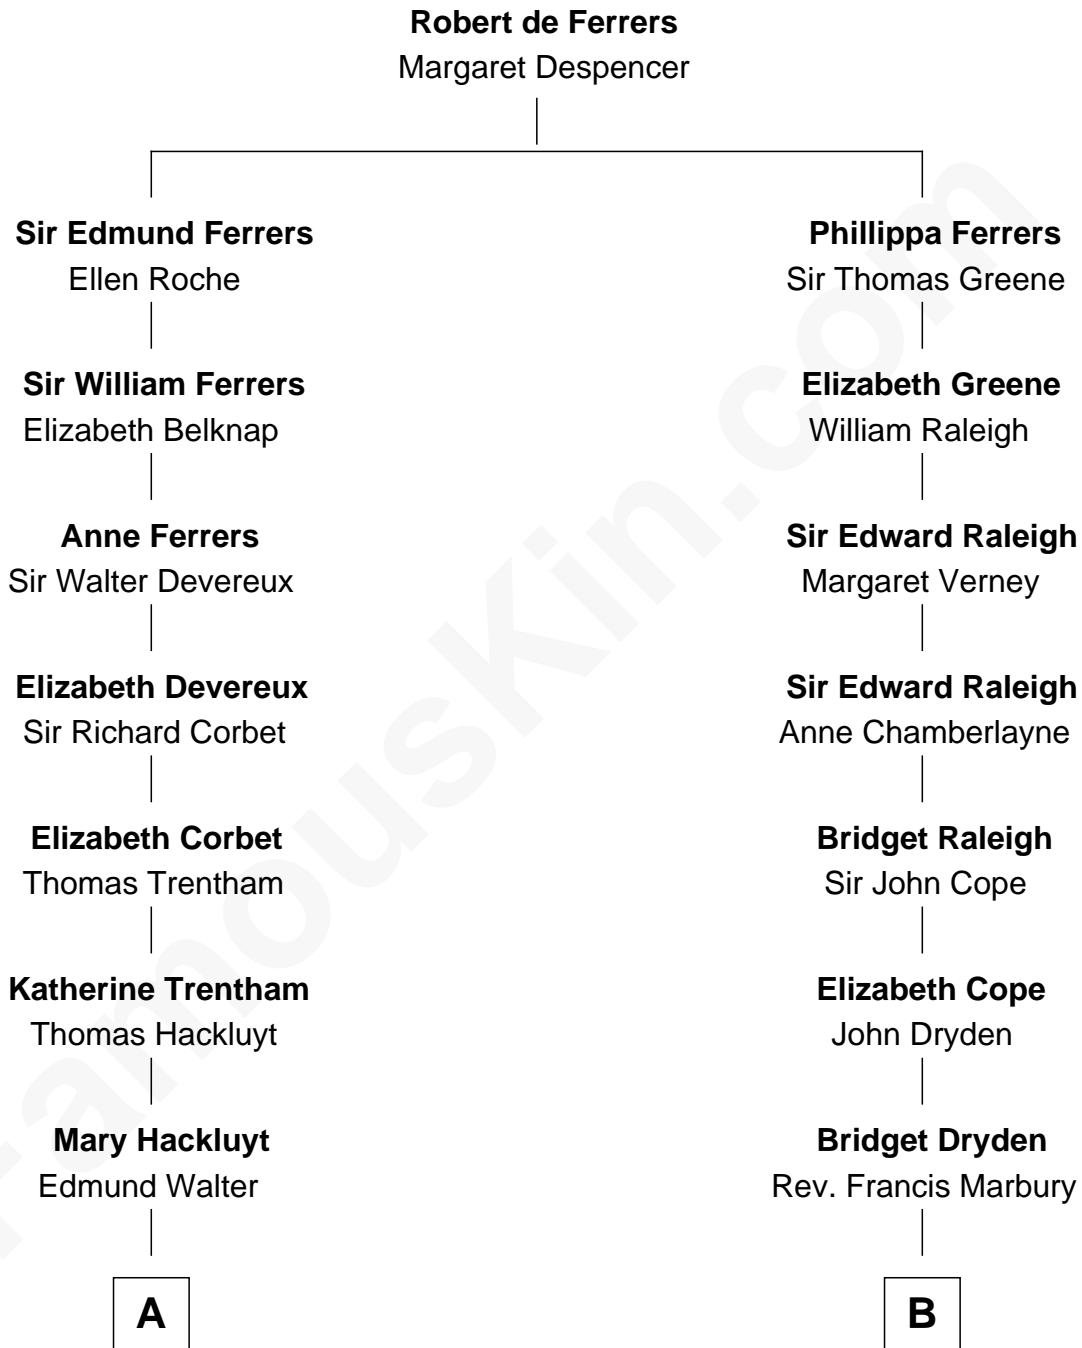

FamousKin.com
Relationship Chart of
Christopher Reeve
Movie Actor

16th cousin 3 times removed of
Franklin D. Roosevelt
32nd U.S. President

C

Richard Henry Reeve

Anne Conrad D'Olier

Franklin D'Olier Reeve

Barbara Pitney Lamb