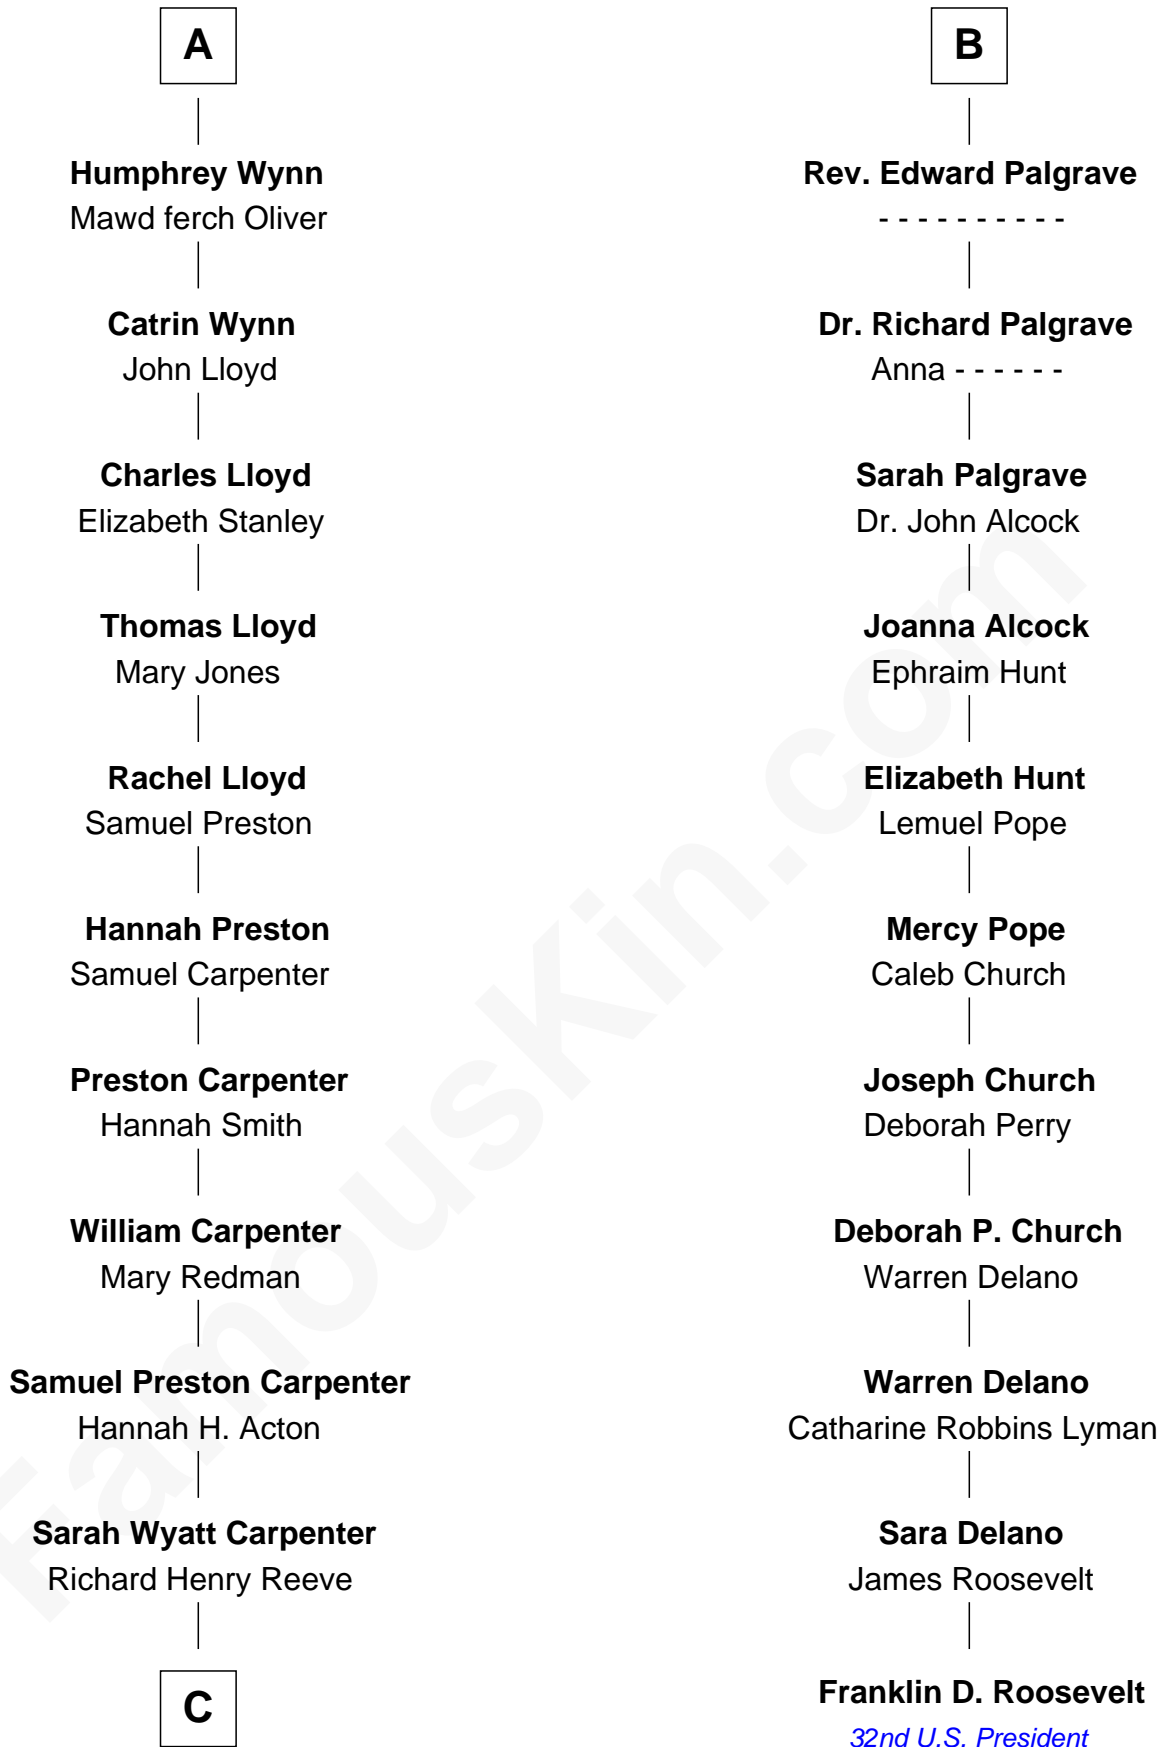

FamousKin.com
Relationship Chart of
Christopher Reeve
Movie Actor

17th cousin 3 times removed of
Franklin D. Roosevelt
32nd U.S. President

C

—
Augustus Henry Reeve
Margaretta Willis Baldwin

—
Richard Henry Reeve
Anne Conrad D'Olier

—
Franklin D'Olier Reeve
Barbara Pitney Lamb

—
Christopher Reeve
Movie Actor

FamousKin.com