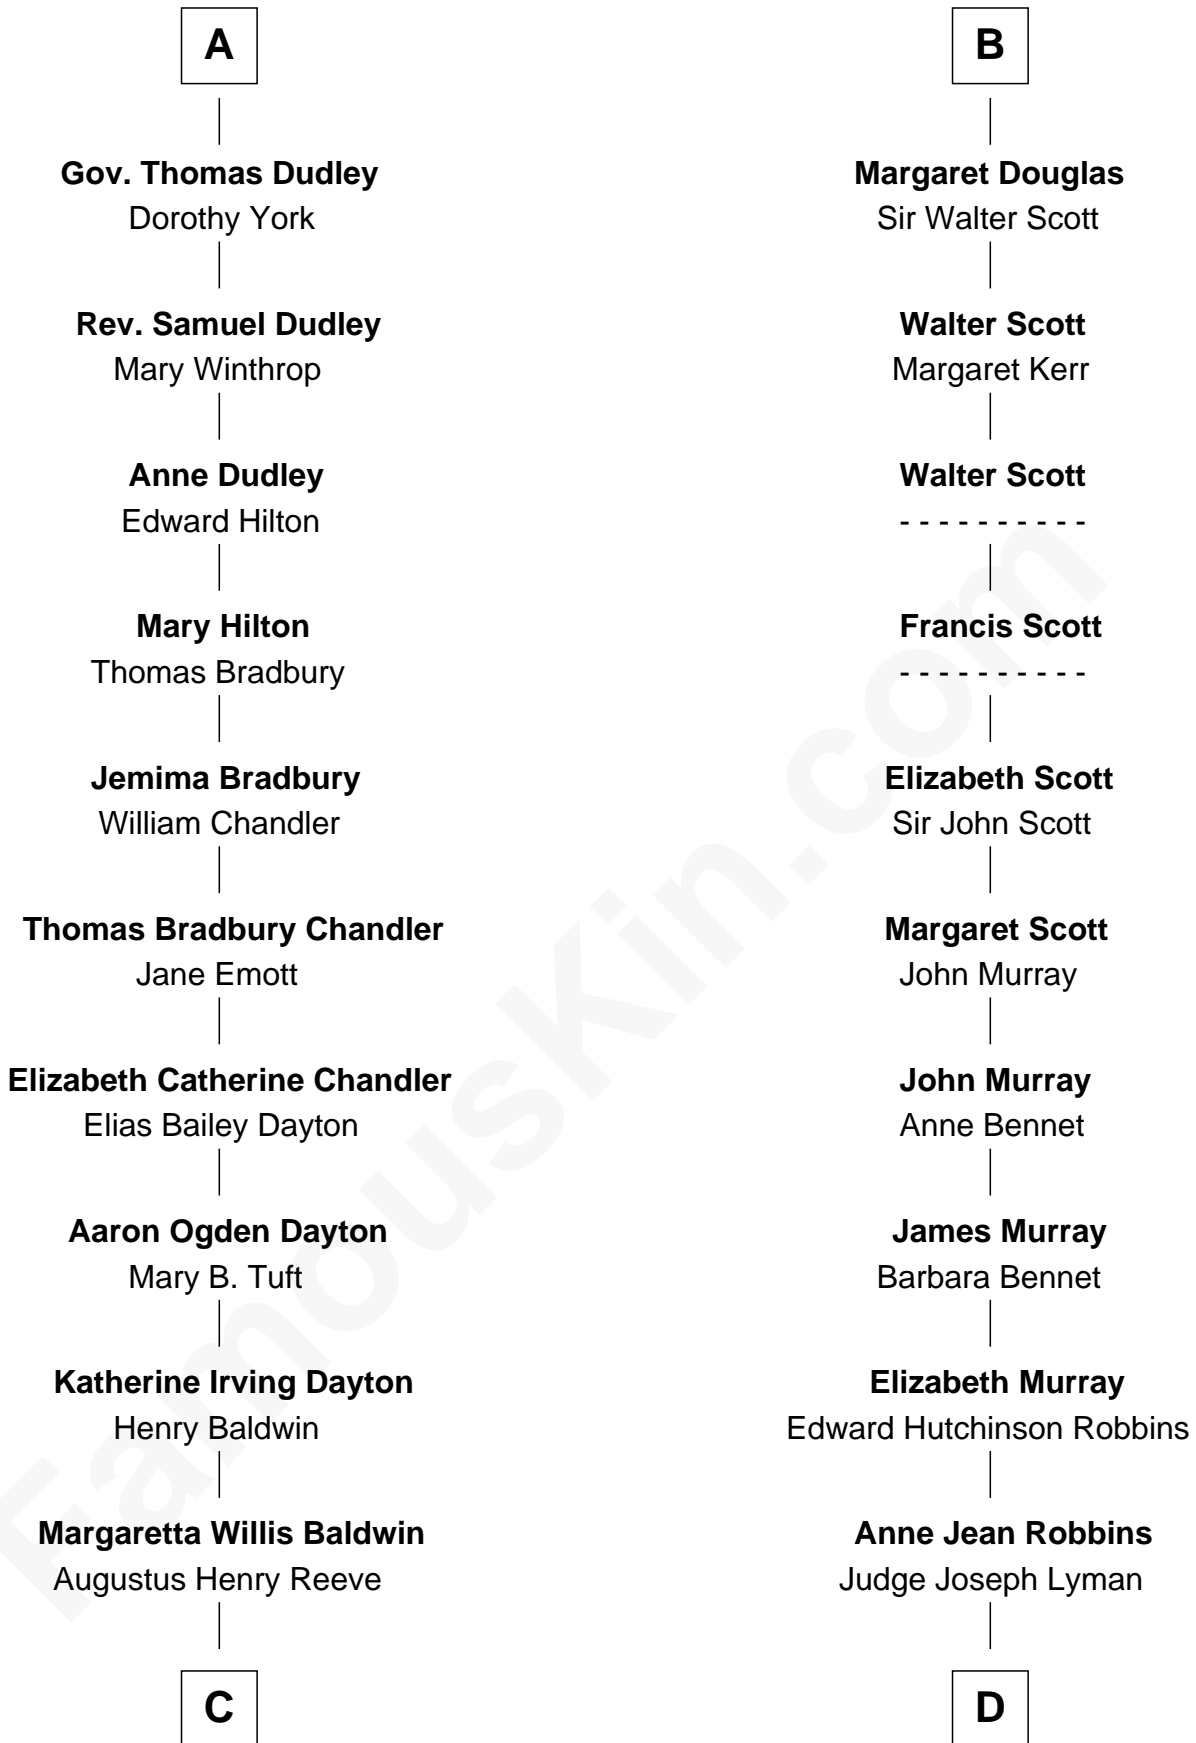

FamousKin.com Relationship Chart of

Christopher Reeve

Movie Actor

19th cousin of

Franklin D. Roosevelt

32nd U.S. President

Sir Thomas de Holand

Alice Fitzalan