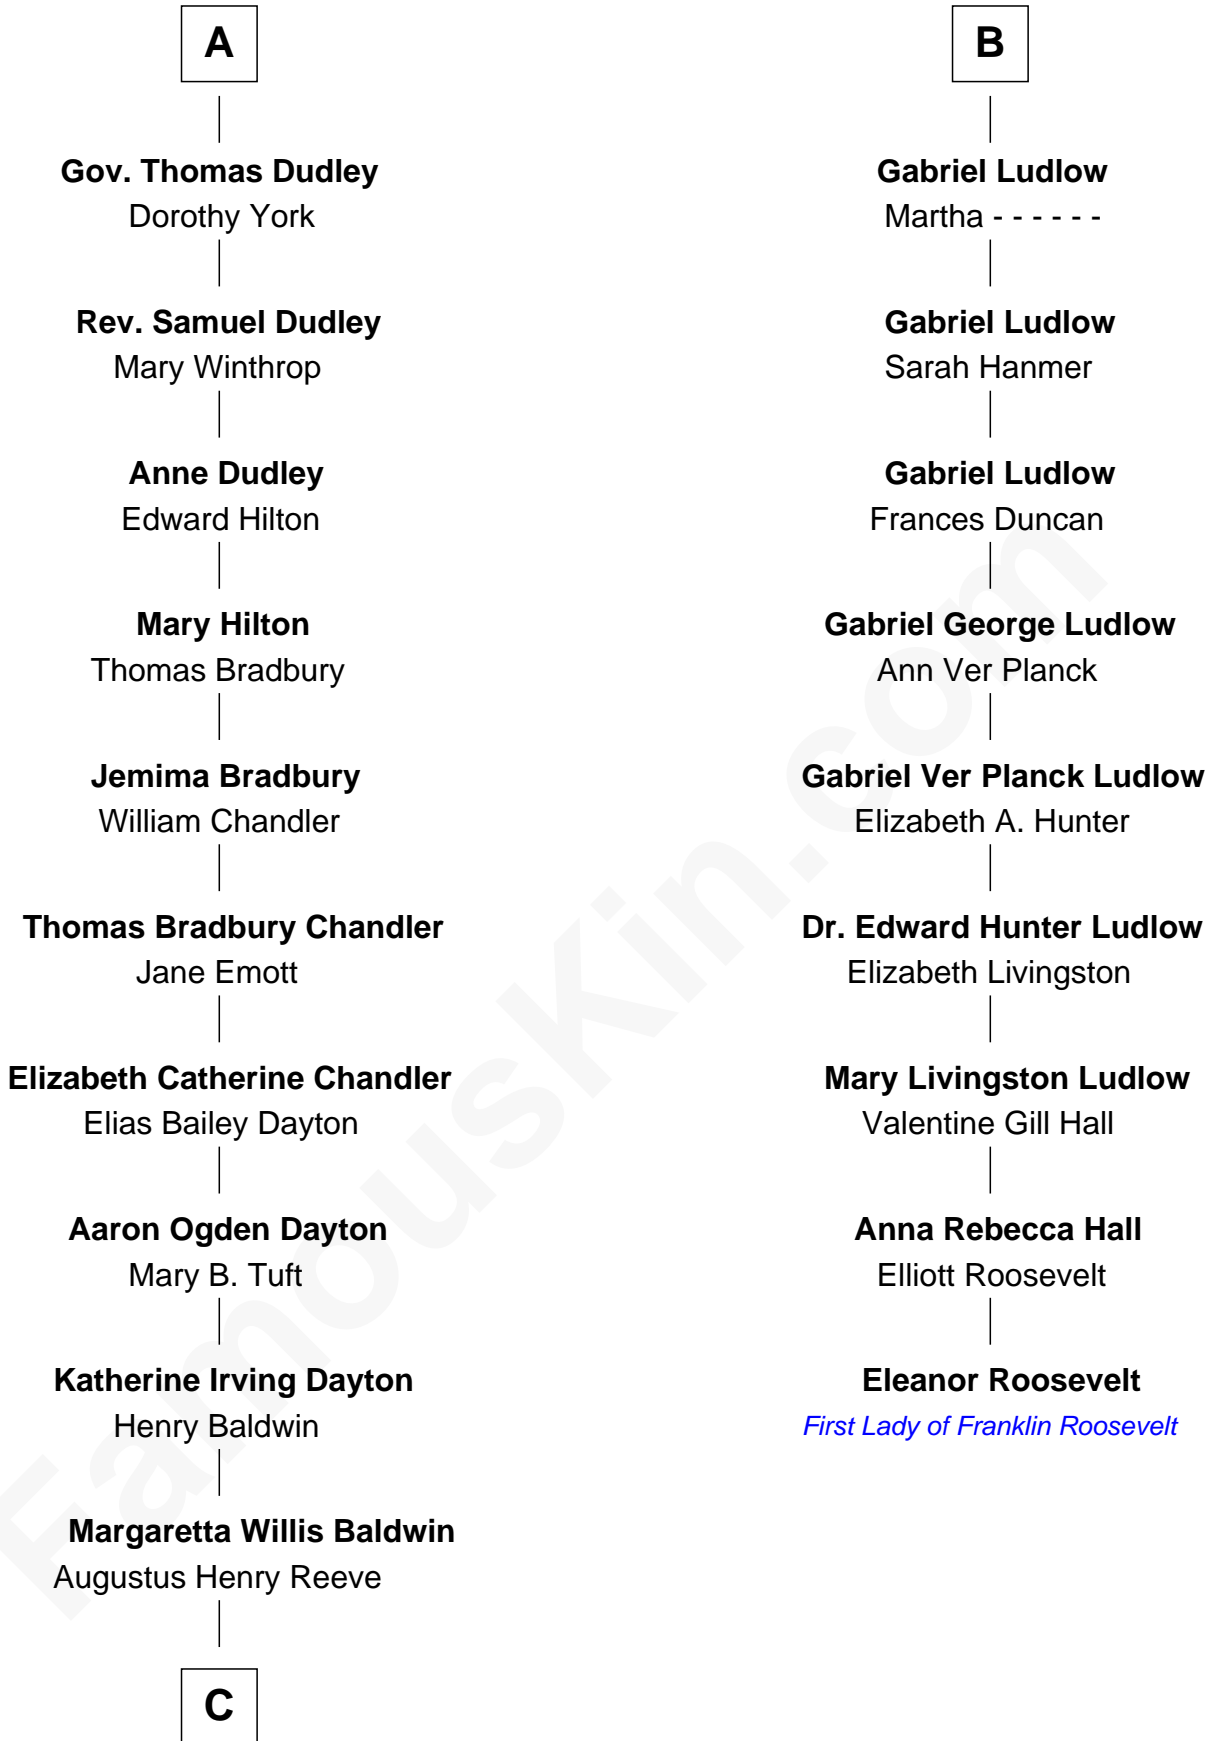

FamousKin.com
Relationship Chart of
Christopher Reeve
Movie Actor

15th cousin 4 times removed of

Eleanor Roosevelt
First Lady of President Franklin D. Roosevelt

C

Richard Henry Reeve

Anne Conrad D'Olier

Franklin D'Olier Reeve

Barbara Pitney Lamb

Christopher Reeve

Movie Actor

FamousKin.com