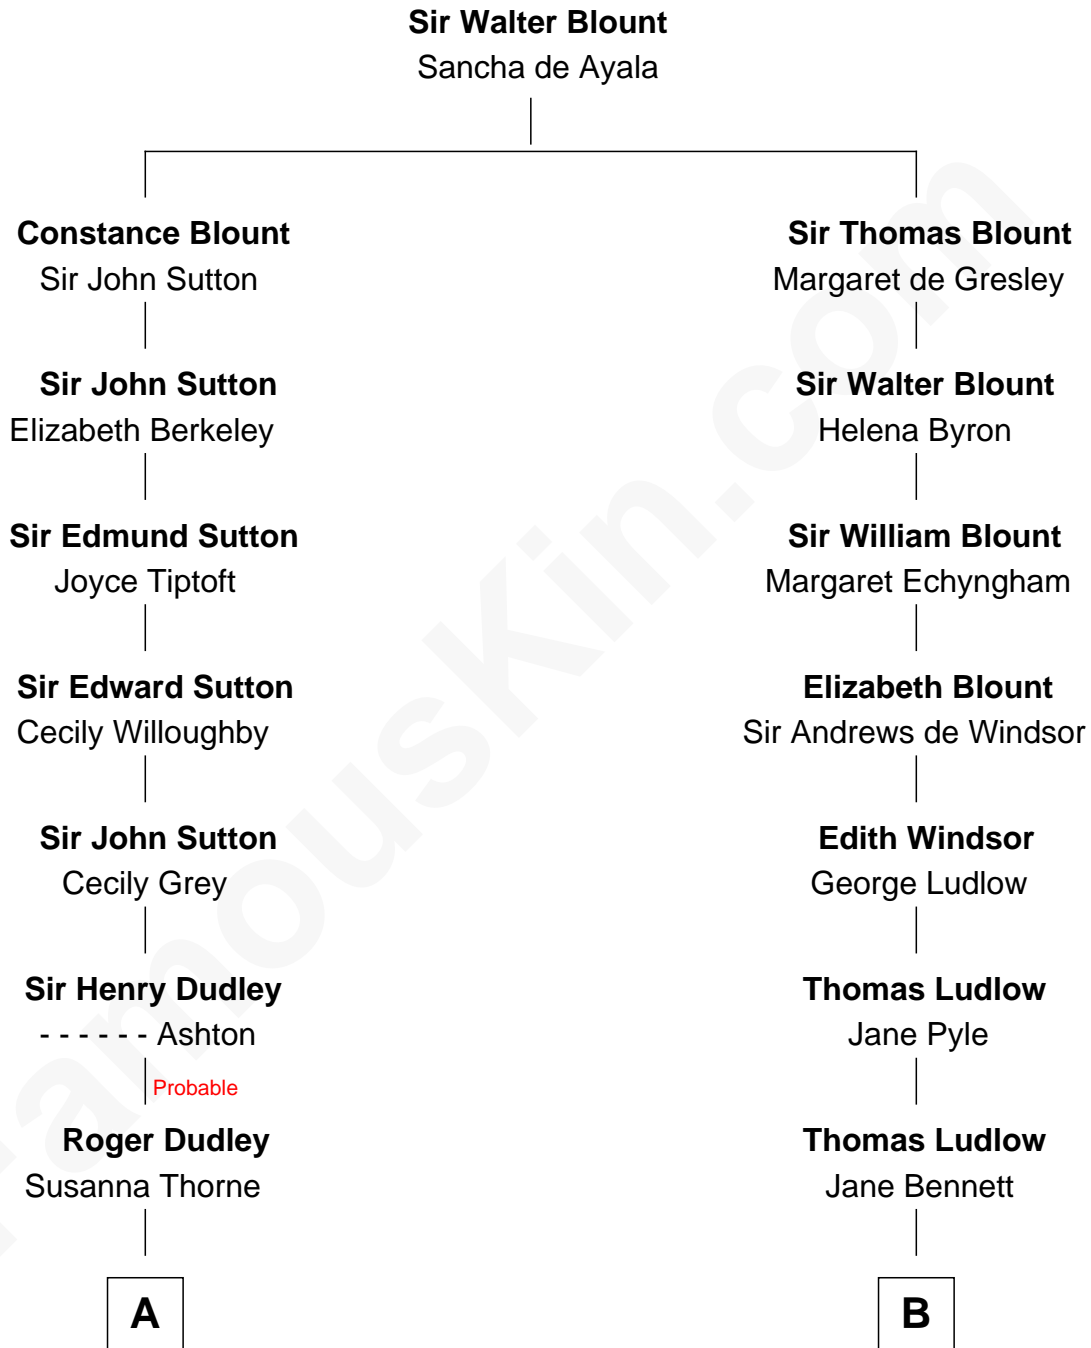

FamousKin.com
Relationship Chart of
Christopher Reeve
Movie Actor

15th cousin 4 times removed of

Eleanor Roosevelt
First Lady of President Franklin D. Roosevelt

C

Richard Henry Reeve

Anne Conrad D'Olier

Franklin D'Olier Reeve

Barbara Pitney Lamb

Christopher Reeve

Movie Actor

FamousKin.com