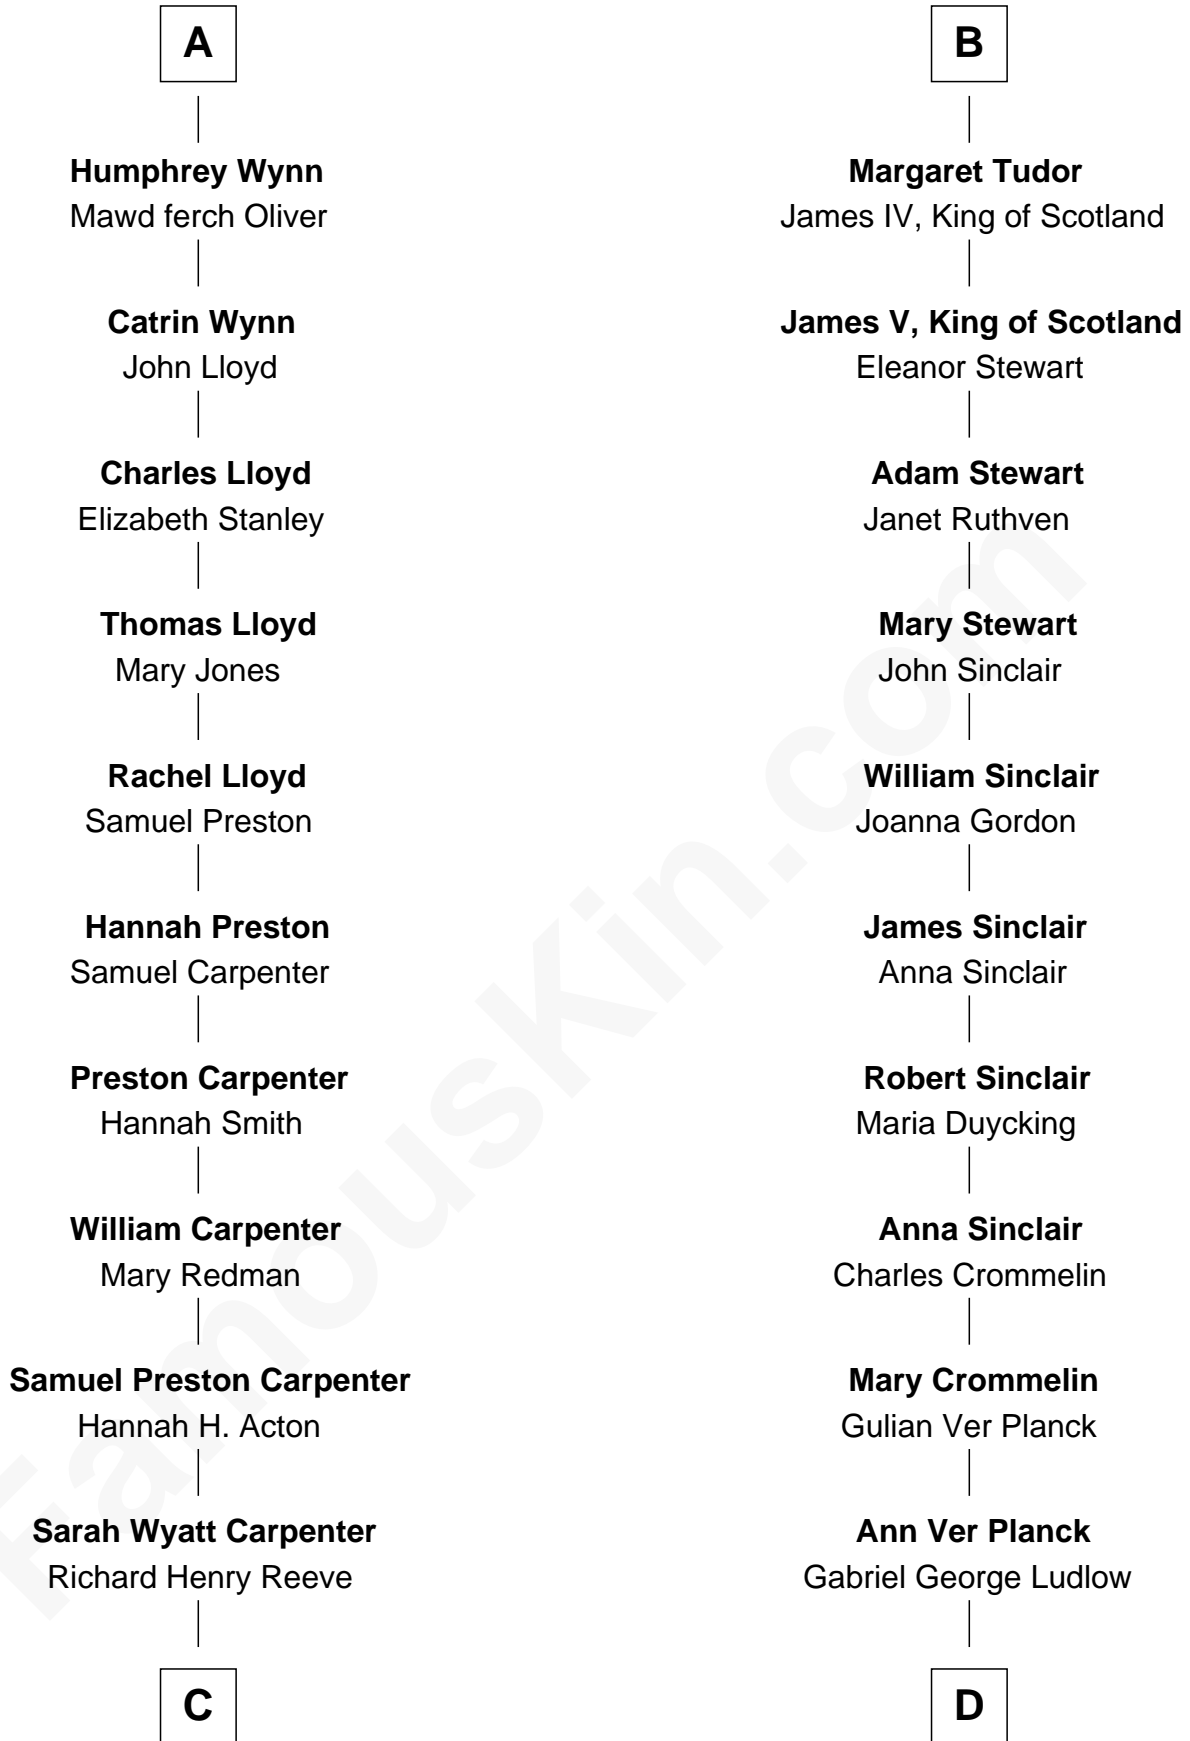

FamousKin.com
Relationship Chart of
Christopher Reeve
Movie Actor

20th cousin 1 time removed of

Eleanor Roosevelt
First Lady of President Franklin D. Roosevelt

C

Augustus Henry Reeve
Margaretta Willis Baldwin

Mary Livingston Ludlow
Valentine Gill Hall

Anna Rebecca Hall
Elliott Roosevelt

Eleanor Roosevelt
First Lady of Franklin Roosevelt