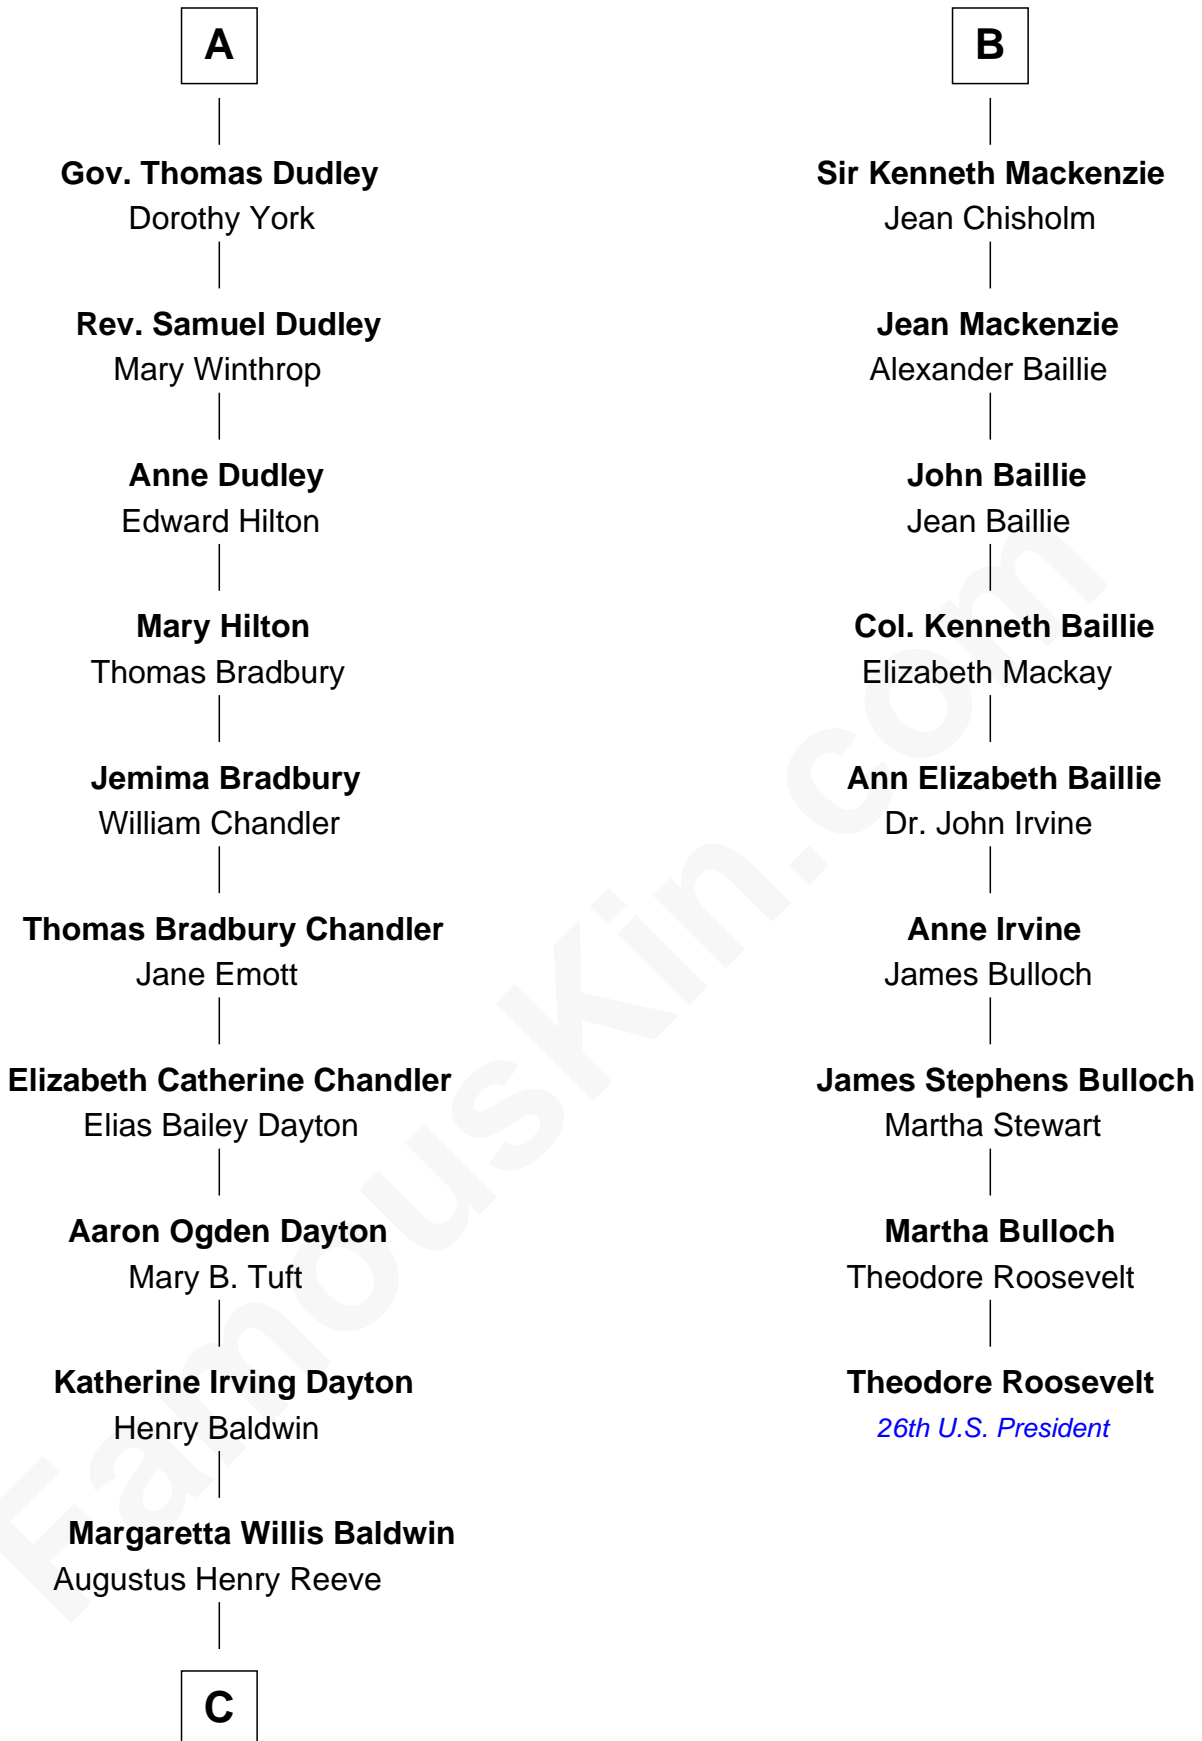

FamousKin.com
Relationship Chart of
Christopher Reeve
Movie Actor

15th cousin 4 times removed of
Theodore Roosevelt
26th U.S. President

Katherine Roet
 John of Gaunt

C

Richard Henry Reeve

Anne Conrad D'Olier

Franklin D'Olier Reeve

Barbara Pitney Lamb

Christopher Reeve

Movie Actor

FamousKin.com