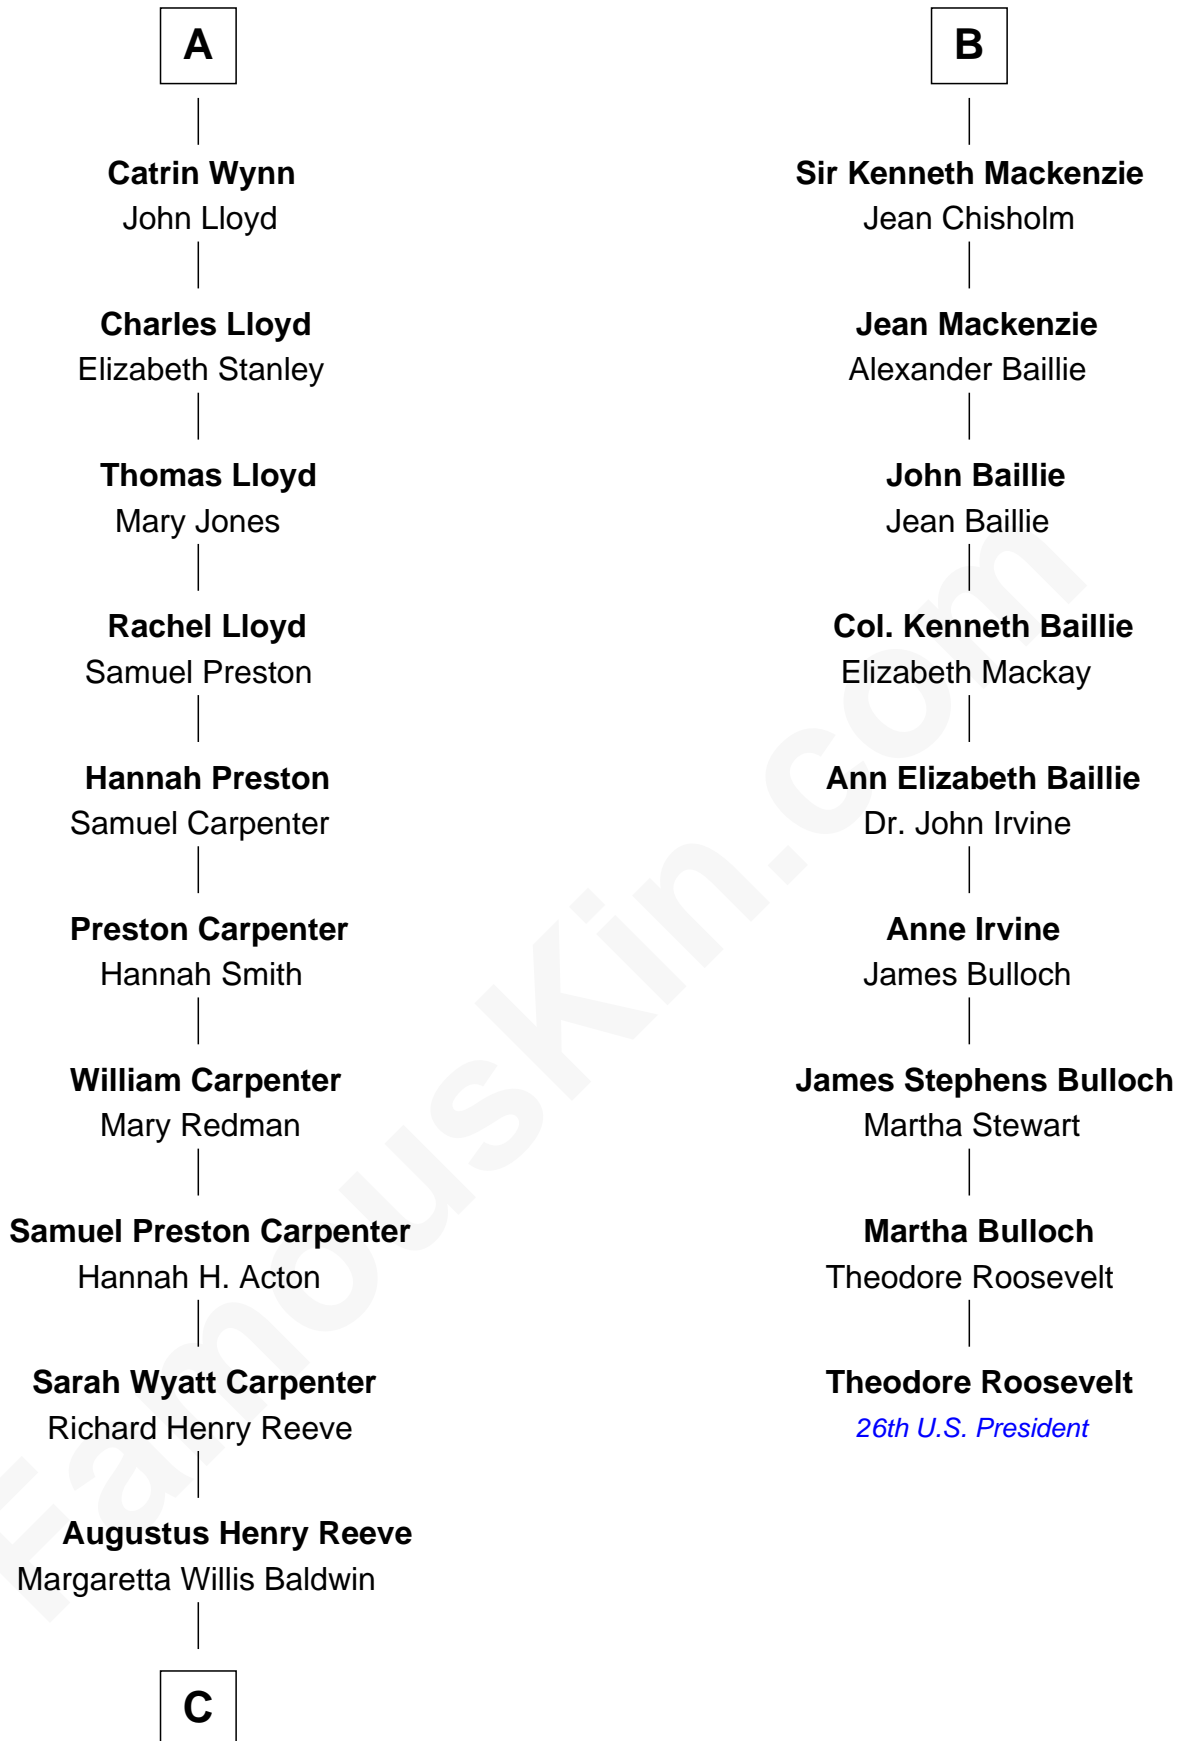

FamousKin.com
Relationship Chart of
Christopher Reeve
Movie Actor

15th cousin 4 times removed of
Theodore Roosevelt
26th U.S. President

C

Richard Henry Reeve

Anne Conrad D'Olier

Franklin D'Olier Reeve

Barbara Pitney Lamb