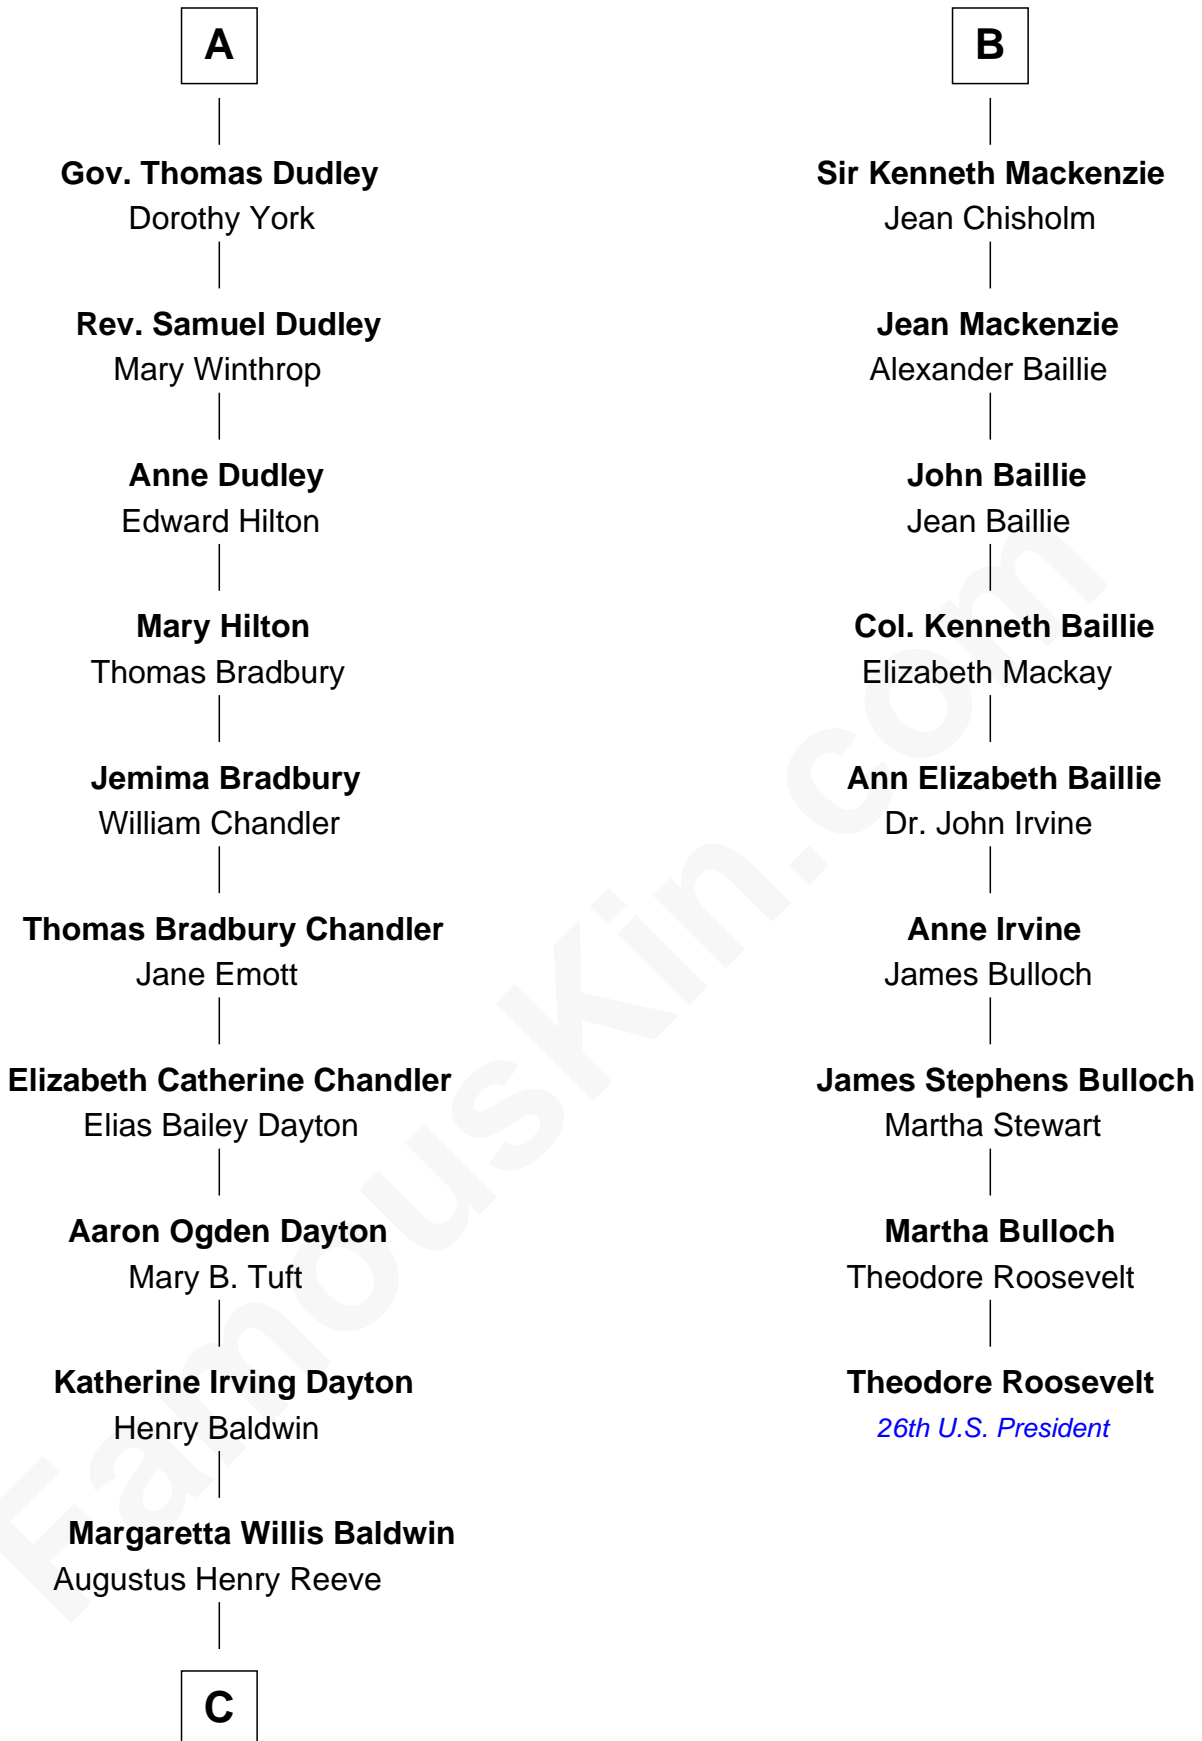

FamousKin.com
Relationship Chart of
Christopher Reeve
Movie Actor

15th cousin 4 times removed of
Theodore Roosevelt
26th U.S. President

Sir Thomas de Holand
 Alice Fitzalan

C

Richard Henry Reeve

Anne Conrad D'Olier

Franklin D'Olier Reeve

Barbara Pitney Lamb

Christopher Reeve

Movie Actor

FamousKin.com