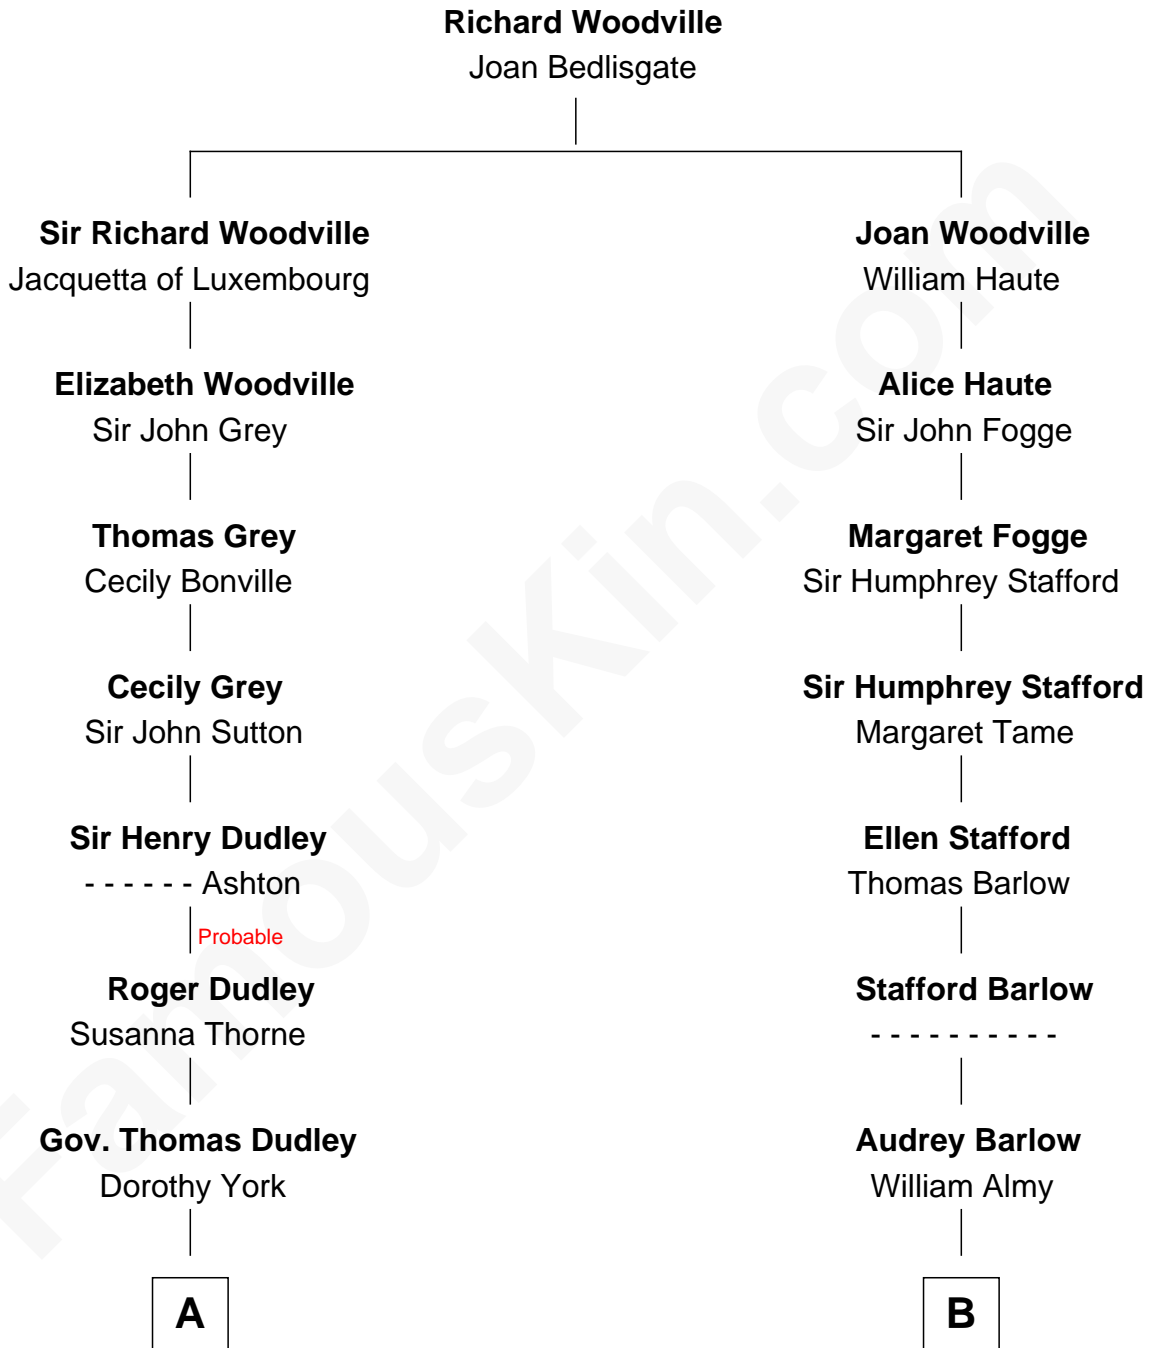

FamousKin.com
Relationship Chart of
Christopher Reeve
Movie Actor

15th cousin 3 times removed of

Alice (Lee) Roosevelt
First Wife of President Theodore Roosevelt

C

Franklin D'Olier Reeve

Barbara Pitney Lamb