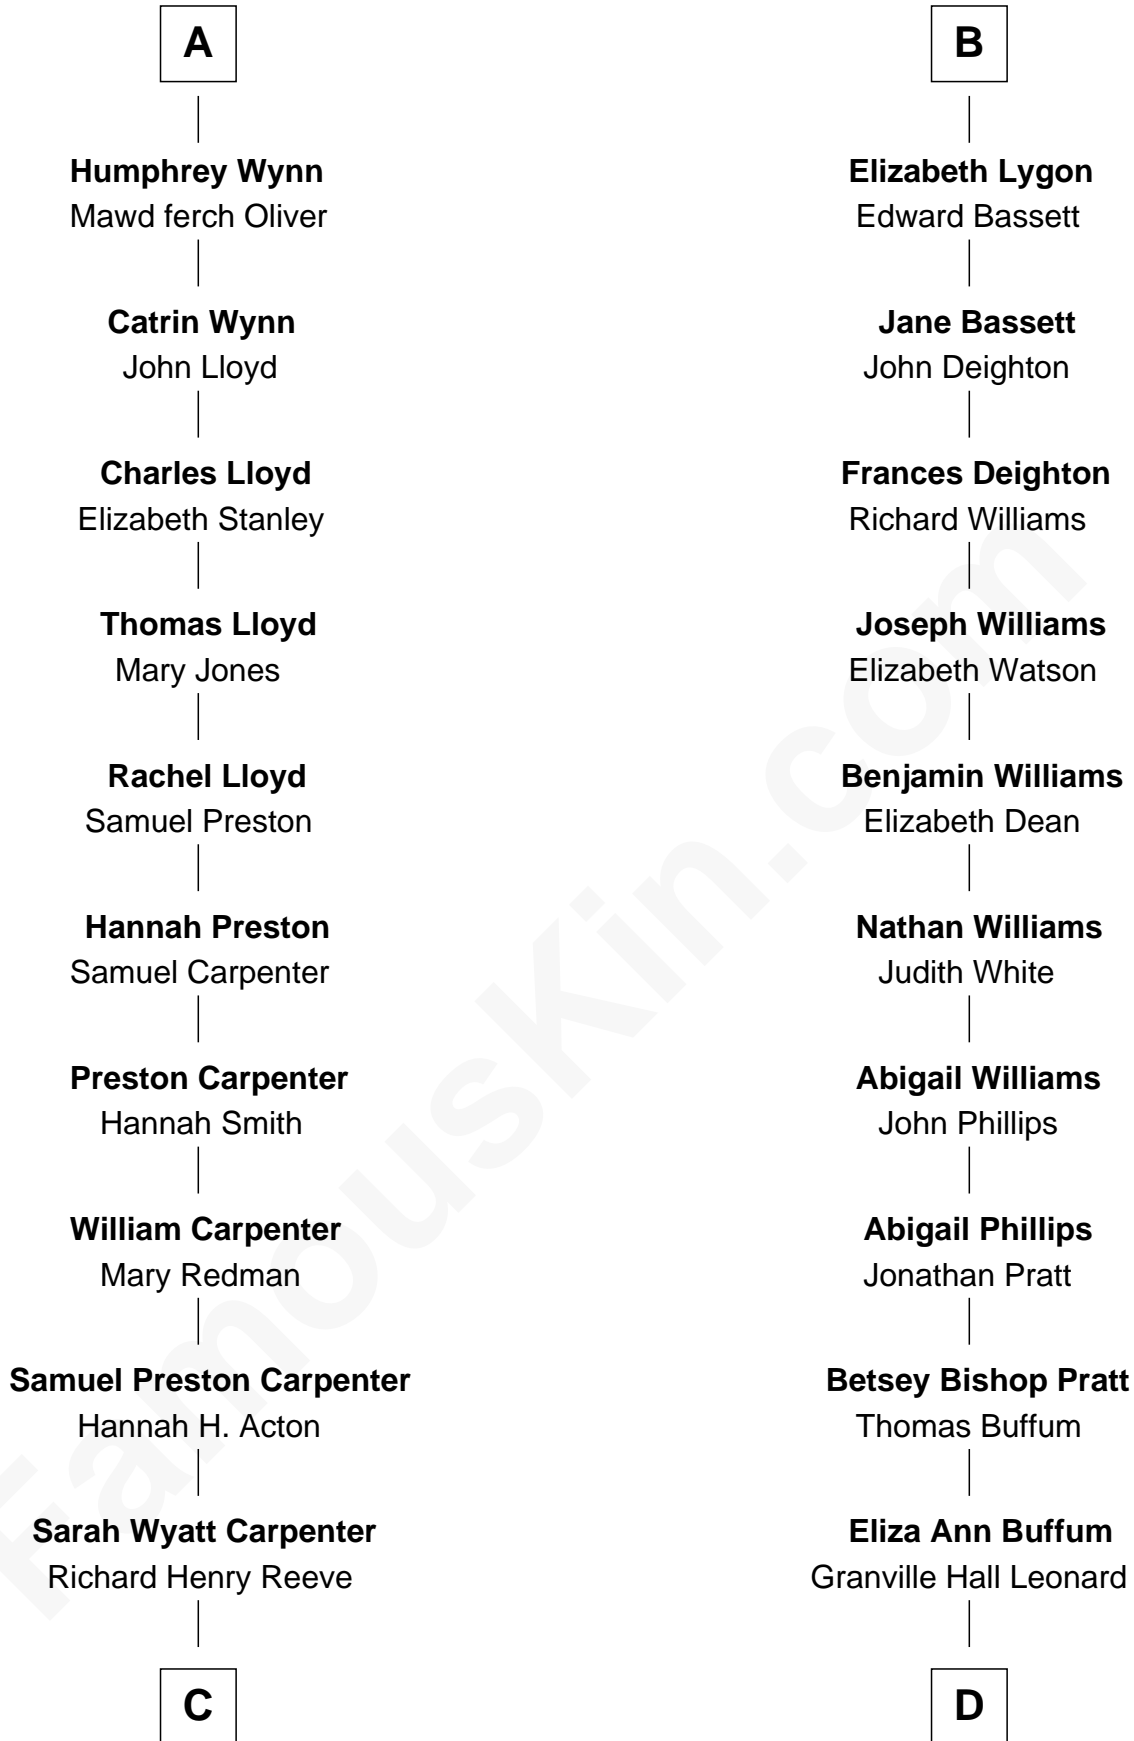

# FamousKin.com Relationship Chart of

**Christopher Reeve**

*Movie Actor*

20th cousin of

**James Taylor**

*Singer-Songwriter*

**Sir William de Bohun**  
Elizabeth de Badlesmere

**C**

**Augustus Henry Reeve**  
Margaretta Willis Baldwin

**Richard Henry Reeve**  
Anne Conrad D'Olier

**Franklin D'Olier Reeve**  
Barbara Pitney Lamb

**Christopher Reeve**  
*Movie Actor*

**D**

**Emily Roxanna Leonard**  
Stanford Lyman Haynes

**Theodosia Haynes**  
Alexander Taylor

**Dr. Isaac Montrose Taylor**  
Gertrude Arline Woodard

**James Taylor**  
*Singer-Songwriter*

FamousKin.com