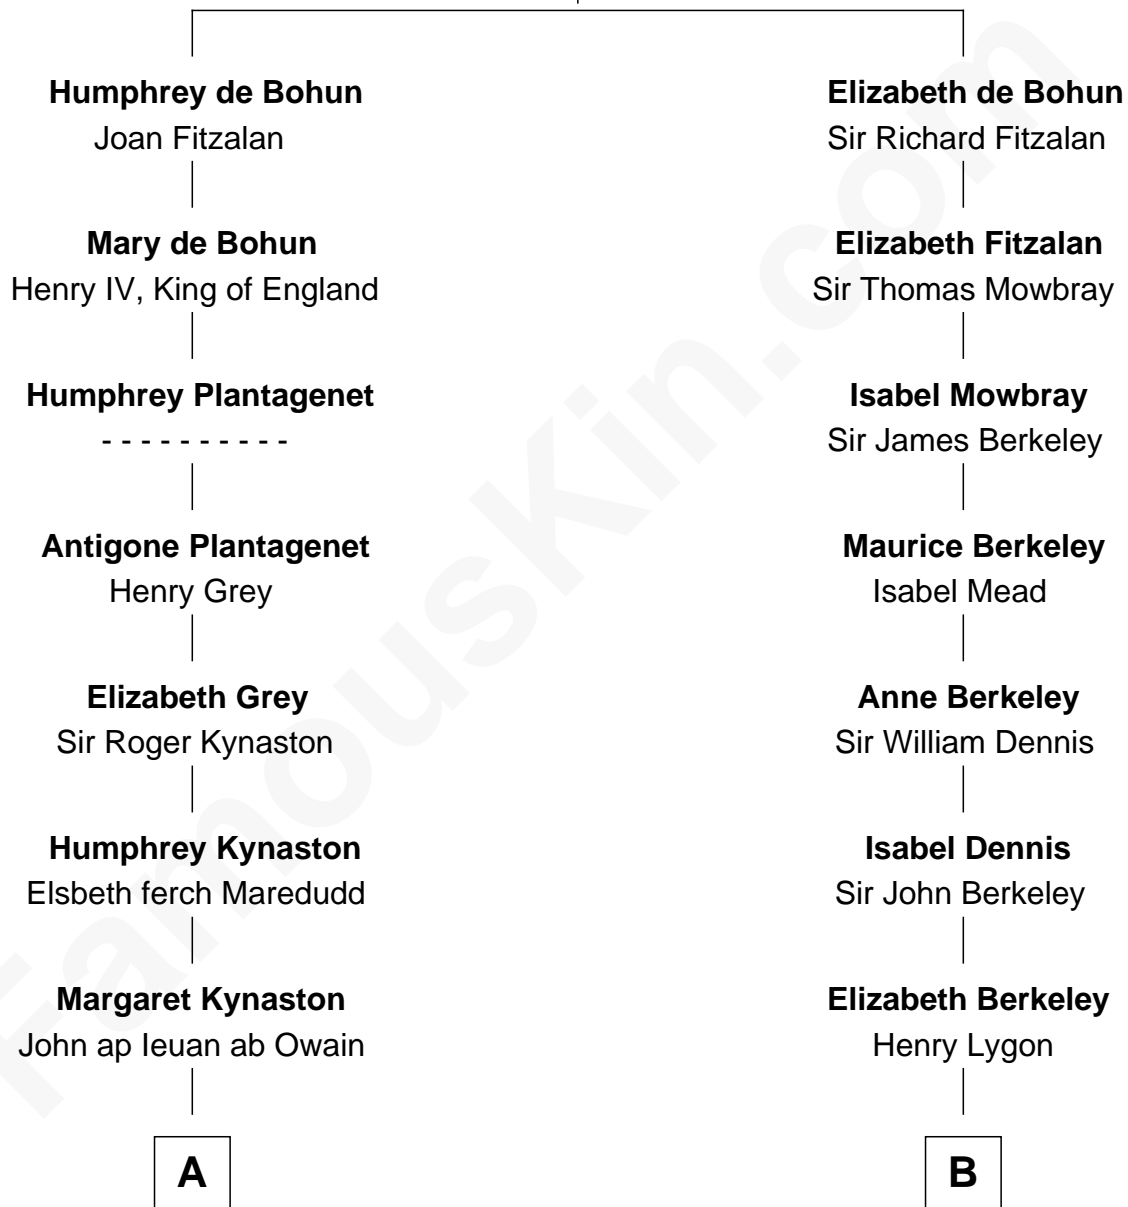

# FamousKin.com Relationship Chart of

**Christopher Reeve**

*Movie Actor*

20th cousin of

**James Taylor**

*Singer-Songwriter*

**Sir William de Bohun**  
Elizabeth de Badlesmere

**C**

**Augustus Henry Reeve**  
Margaretta Willis Baldwin

**Richard Henry Reeve**  
Anne Conrad D'Olier

**Franklin D'Olier Reeve**  
Barbara Pitney Lamb

**Christopher Reeve**  
*Movie Actor*

**D**

**Emily Roxanna Leonard**  
Stanford Lyman Haynes

**Theodosia Haynes**  
Alexander Taylor

**Dr. Isaac Montrose Taylor**  
Gertrude Arline Woodard

**James Taylor**  
*Singer-Songwriter*

FamousKin.com