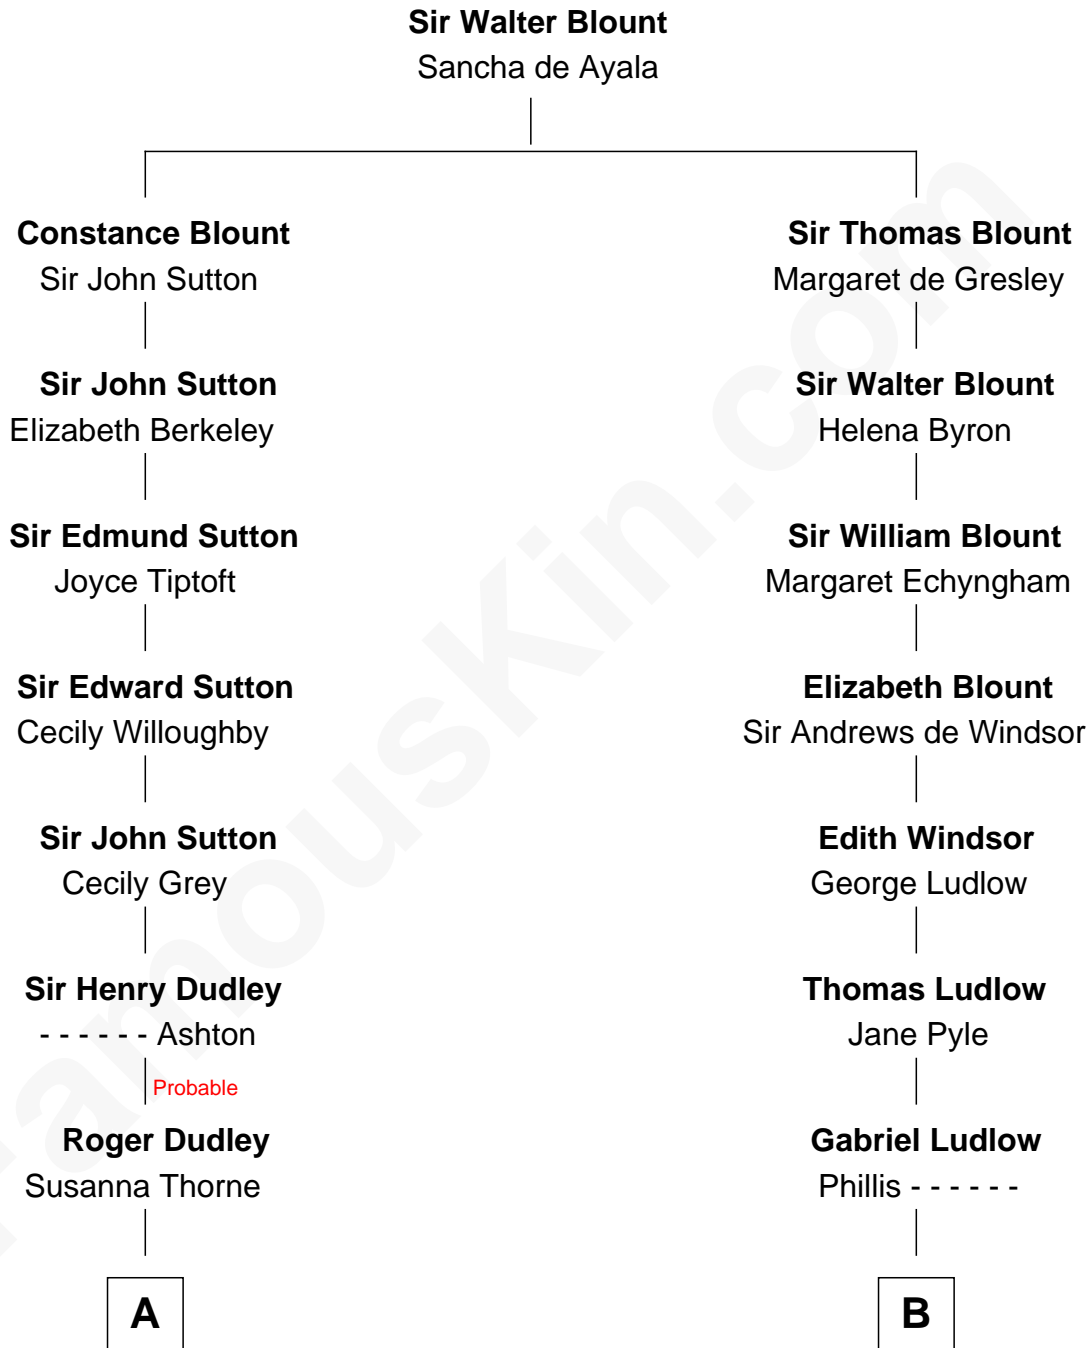

FamousKin.com
Relationship Chart of
Christopher Reeve
Movie Actor

10th cousin 9 times removed of

Carter Braxton
Signer of the Declaration of Independence

C

Richard Henry Reeve

Anne Conrad D'Olier

Franklin D'Olier Reeve

Barbara Pitney Lamb

Christopher Reeve

Movie Actor

FamousKin.com