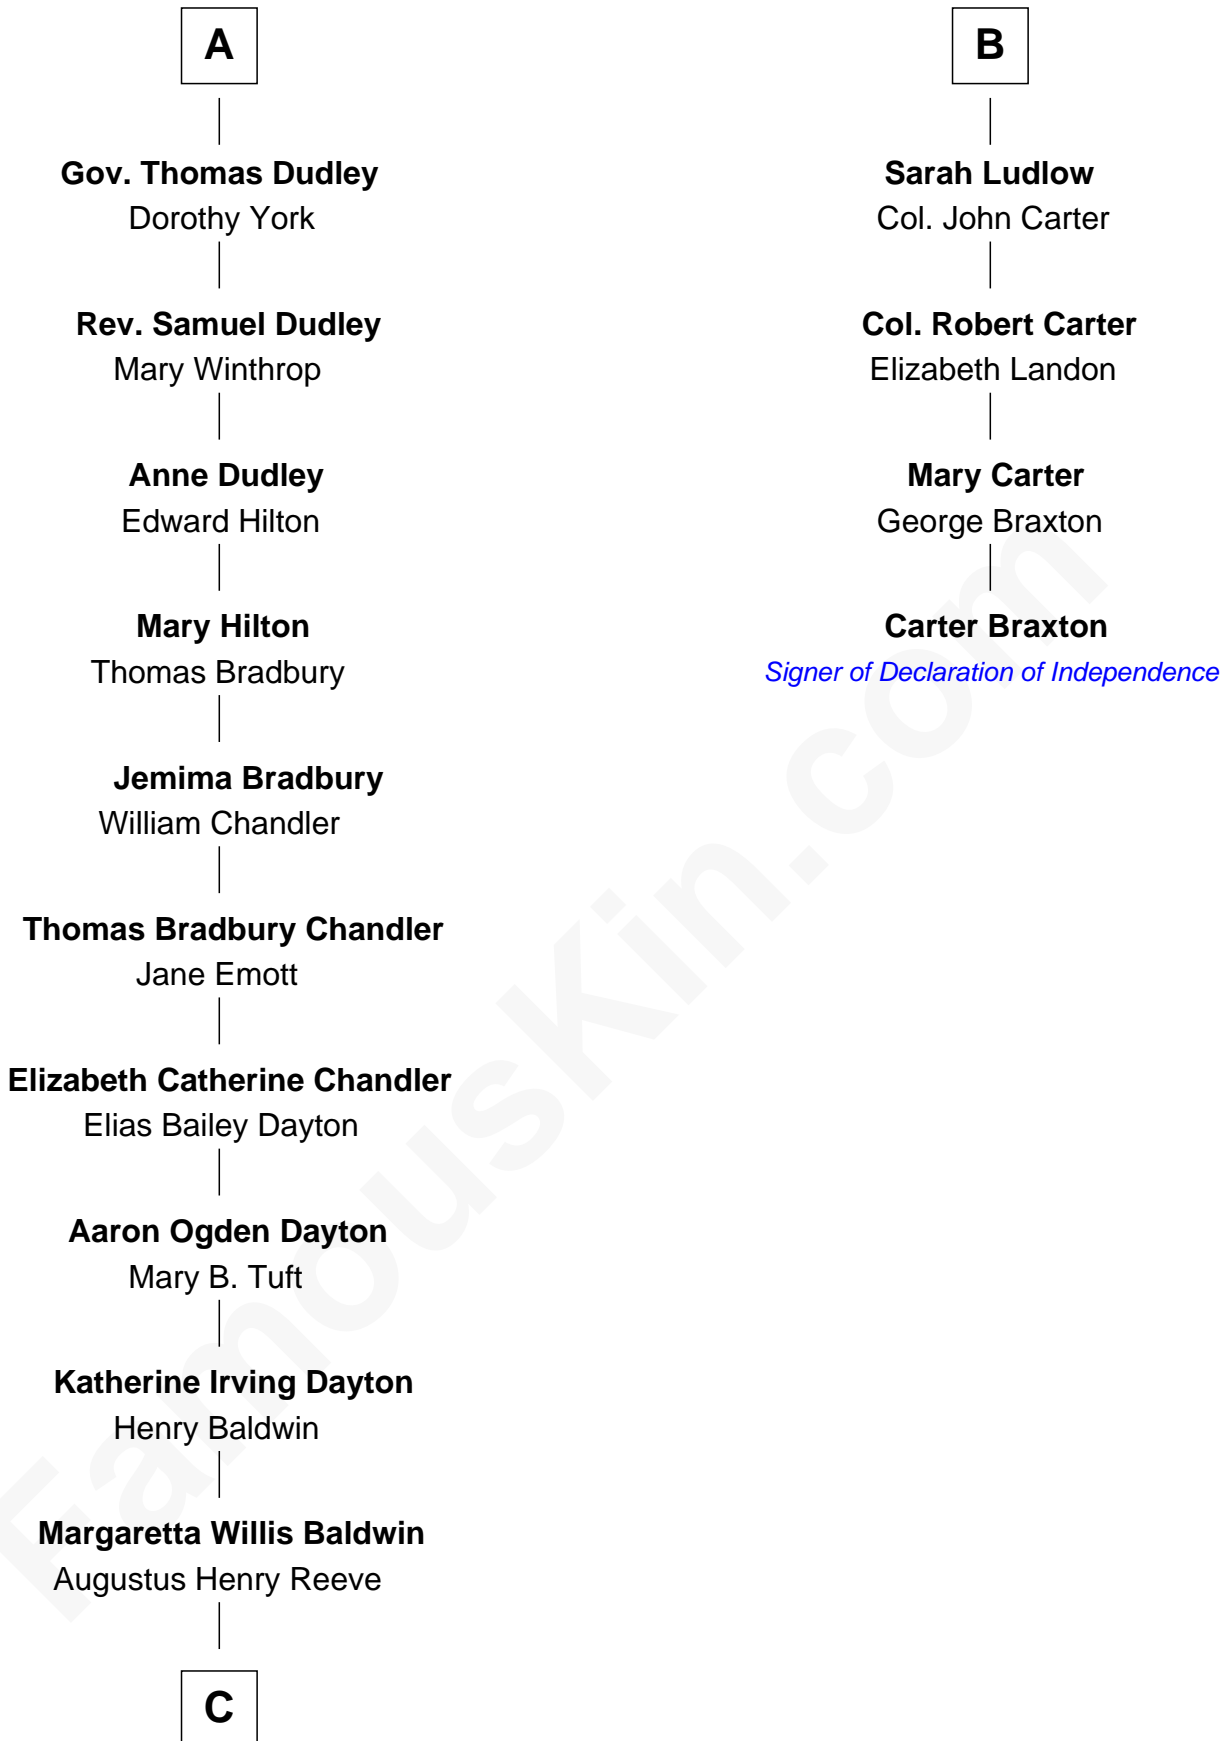

FamousKin.com
Relationship Chart of
Christopher Reeve
Movie Actor

10th cousin 9 times removed of

Carter Braxton
Signer of the Declaration of Independence

C

Richard Henry Reeve

Anne Conrad D'Olier

Franklin D'Olier Reeve

Barbara Pitney Lamb

Christopher Reeve

Movie Actor

FamousKin.com