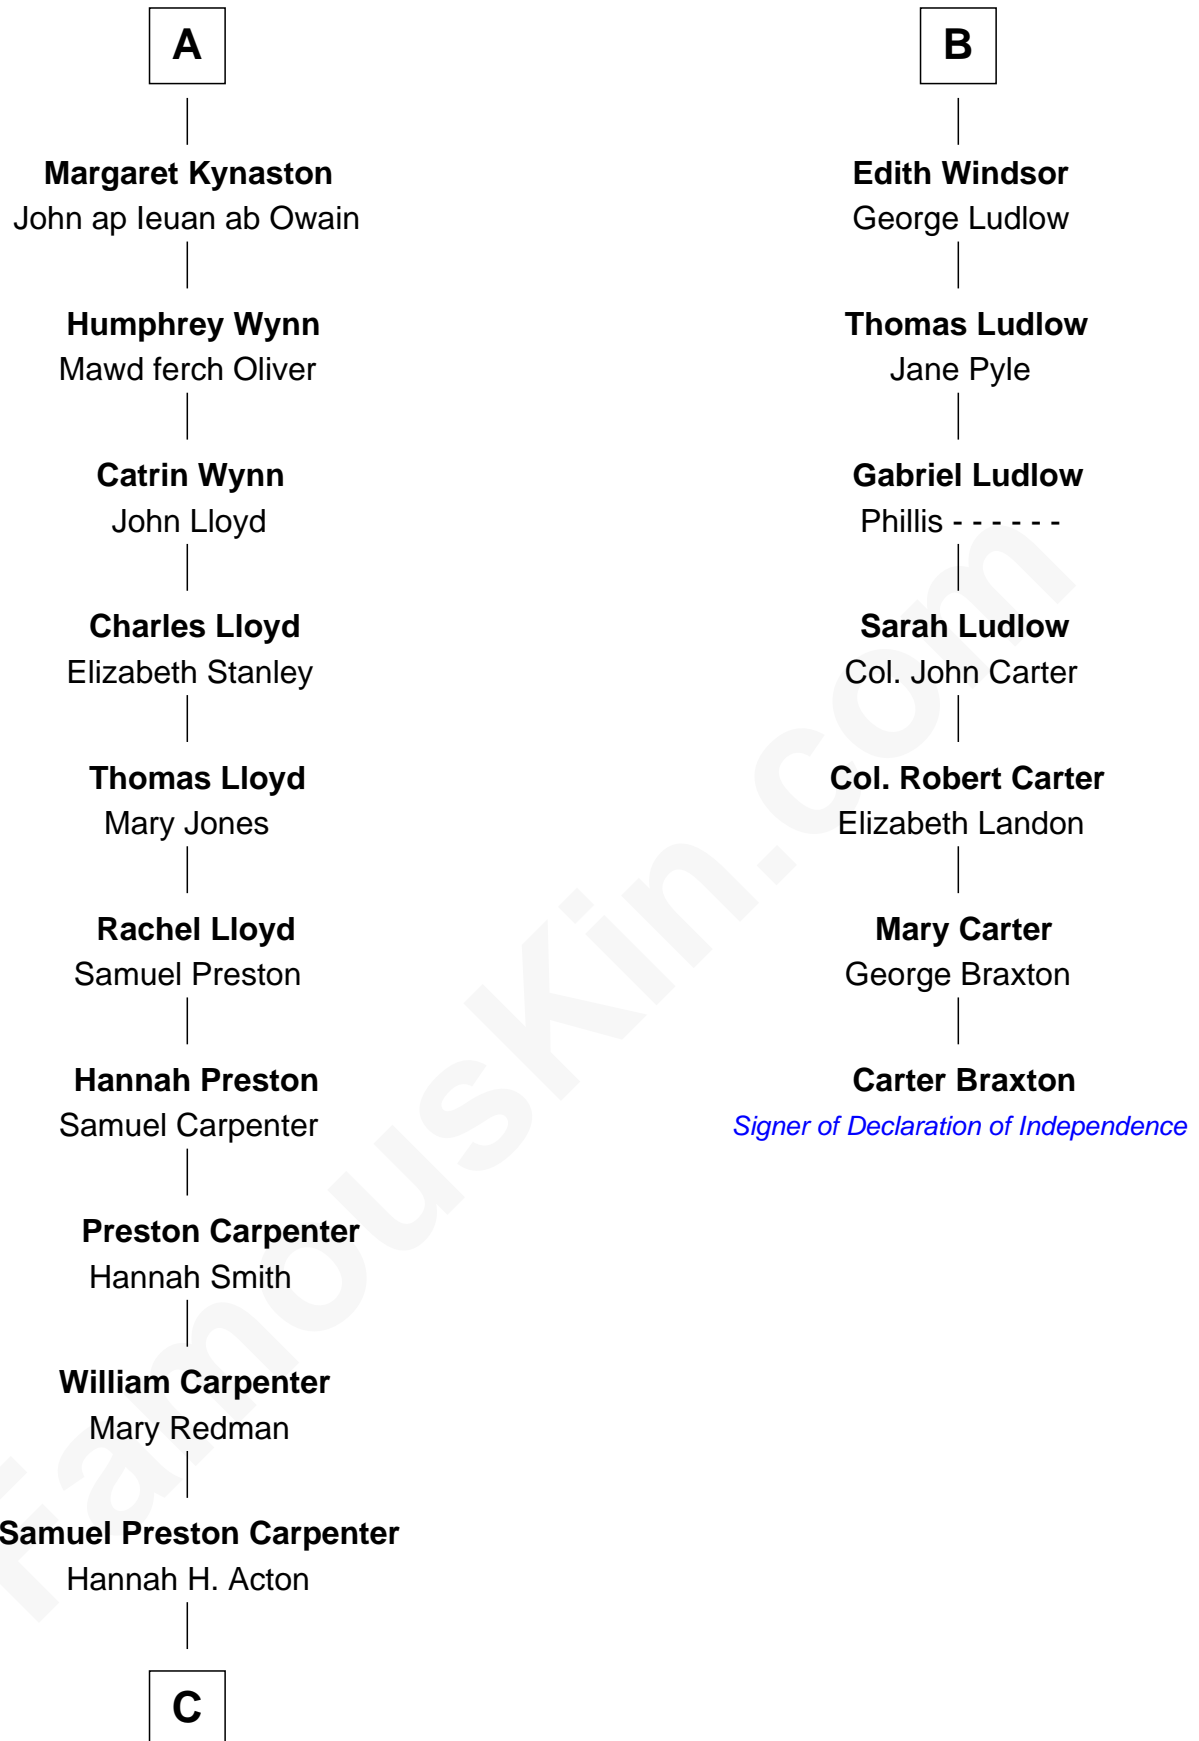

FamousKin.com
Relationship Chart of
Christopher Reeve
Movie Actor

13th cousin 8 times removed of

Carter Braxton
Signer of the Declaration of Independence

C

—
Sarah Wyatt Carpenter

Richard Henry Reeve

—
Augustus Henry Reeve

Margaretta Willis Baldwin

—
Richard Henry Reeve

Anne Conrad D'Olier

—
Franklin D'Olier Reeve

Barbara Pitney Lamb

—
Christopher Reeve

Movie Actor

FamousKin.com