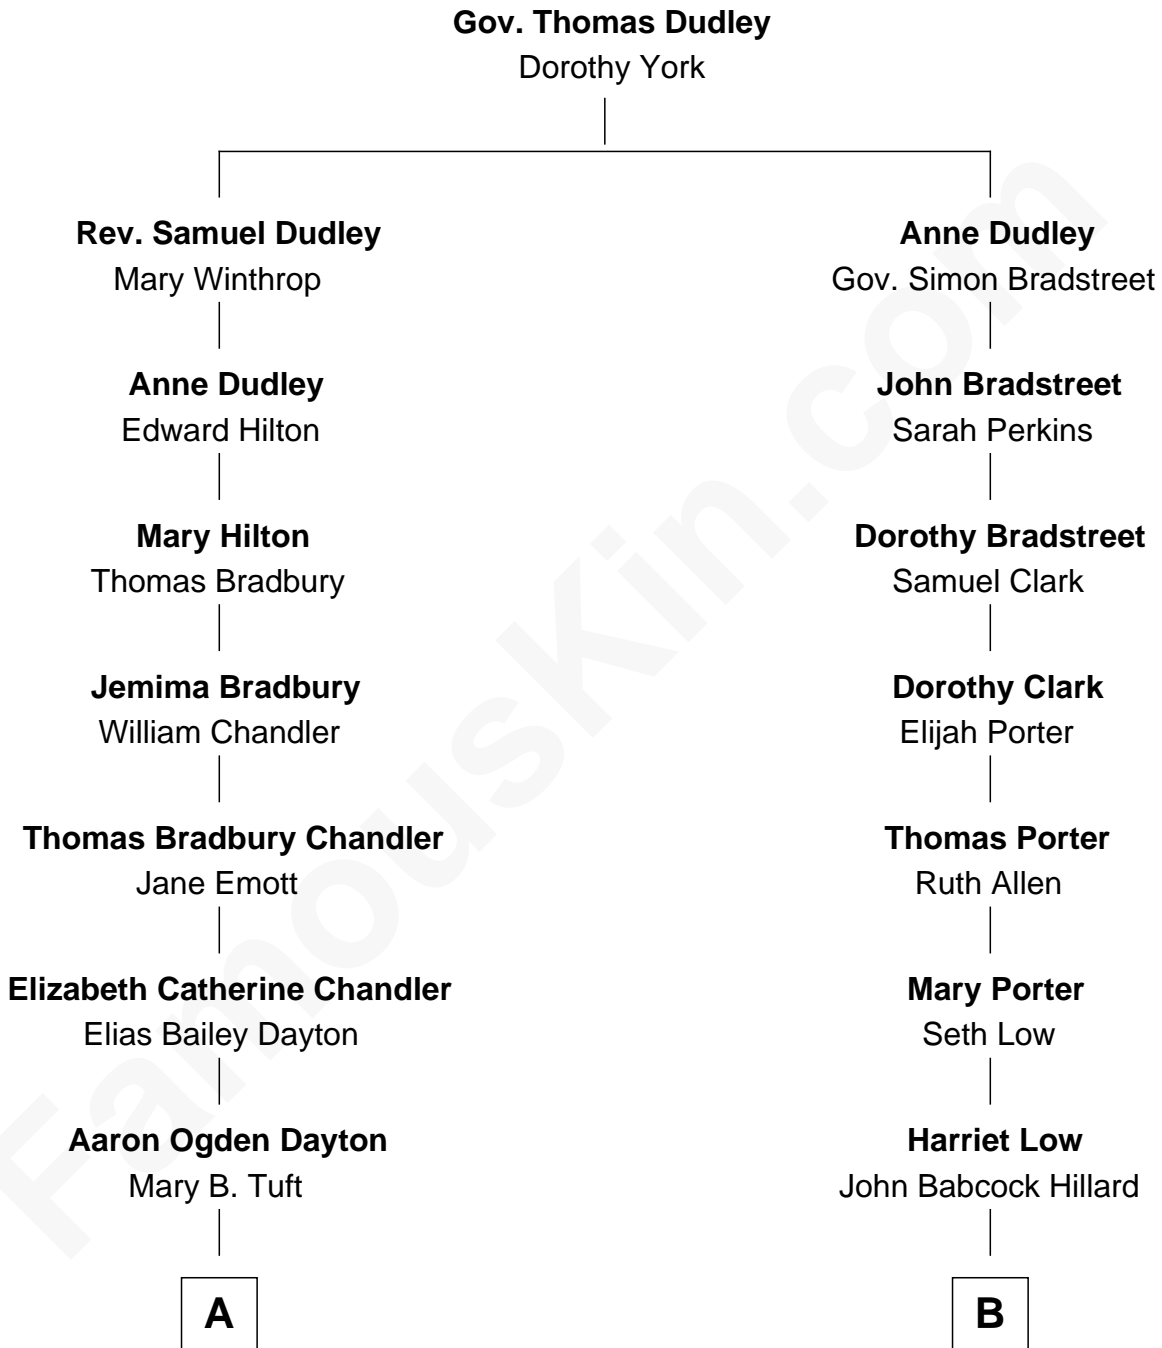

FamousKin.com
Relationship Chart of
Christopher Reeve
Movie Actor

10th cousin 1 time removed of
Bill Weld
68th Governor of Massachusetts

A

Katherine Irving Dayton

Henry Baldwin

Margaretta Willis Baldwin

Augustus Henry Reeve

Richard Henry Reeve

Anne Conrad D'Olier

Franklin D'Olier Reeve

Barbara Pitney Lamb

Christopher Reeve

Movie Actor

B

Harriet Hillard

William Augustus White

Margaret Low White

Francis Minot Weld

David Weld

Mary Blake Nichols

Bill Weld

68th Governor of Massachusetts