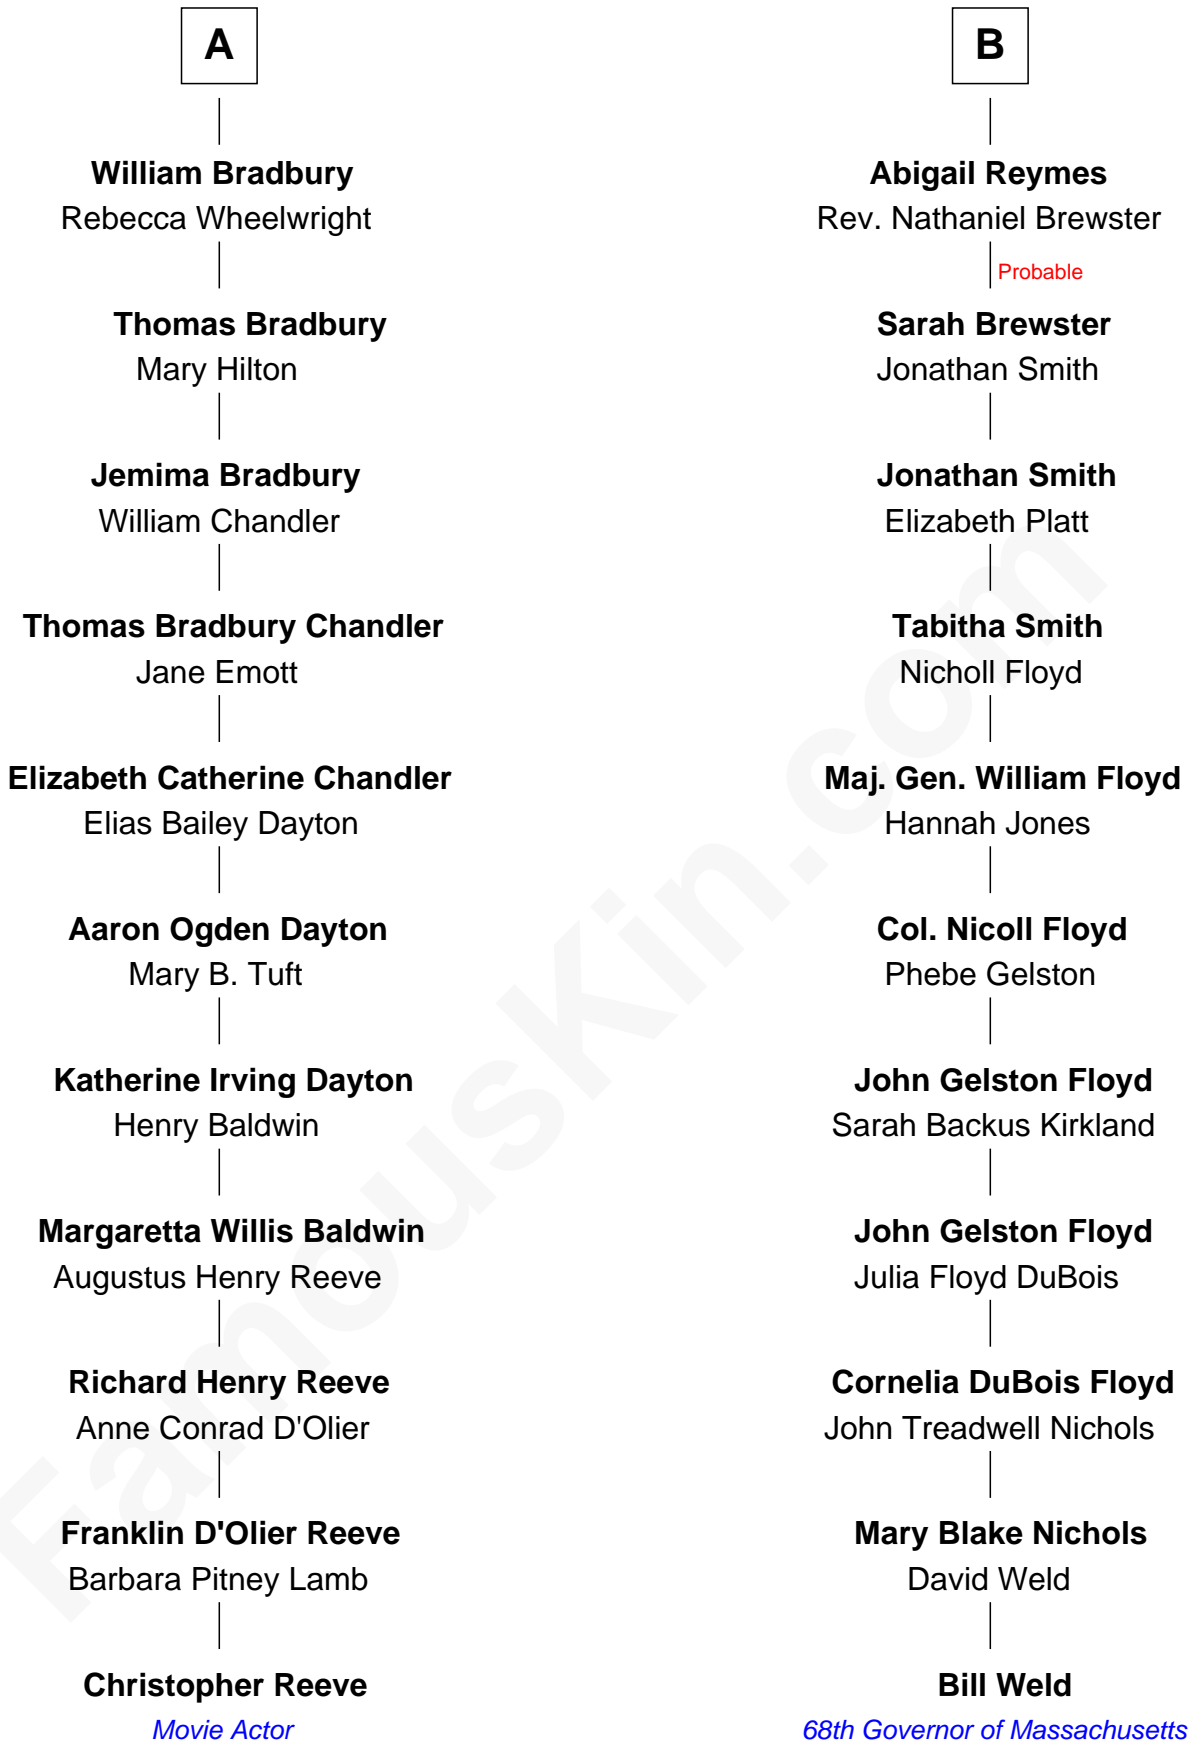

FamousKin.com Relationship Chart of

Christopher Reeve

Movie Actor

17th cousin of

Bill Weld

68th Governor of Massachusetts

Sir Lionel de Welles

Joan de Waterton

William Whitgift

Elizabeth Whitgift

Wymond Bradbury

Thomas Bradbury

Mary Perkins

A

Katherine de Welles

Robert Tempest

John Tempest

Anne Tempest

Sir Edward Boleyn

Elizabeth Boleyn

Thomas Payne

Mary Payne

William Reymes

William Reymes

Anne Evans

John Reymes

Frances

B

Christopher Reeve photo by [Jbrankel](#) ([CC BY-SA 3.0](#))

Bill Weld photo by [Marc Nozell](#) ([CC BY-SA 2.0](#))