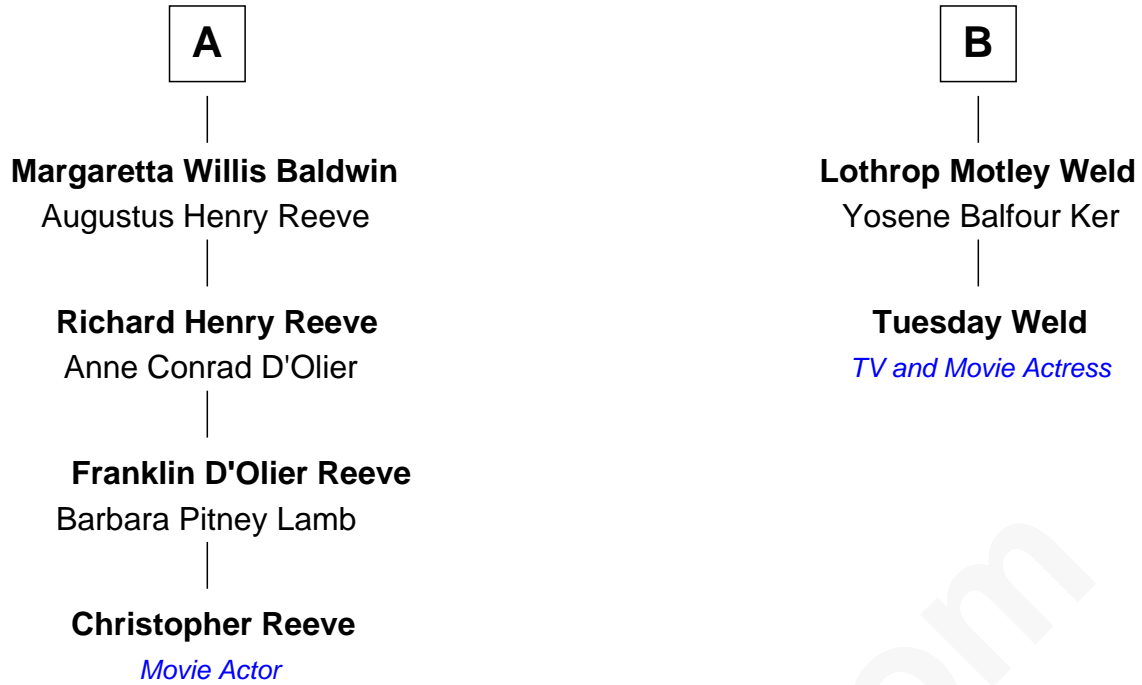

FamousKin.com
Relationship Chart of
Christopher Reeve
Movie Actor

8th cousin 2 times removed of
Tuesday Weld
TV and Movie Actress

FamousKin.com