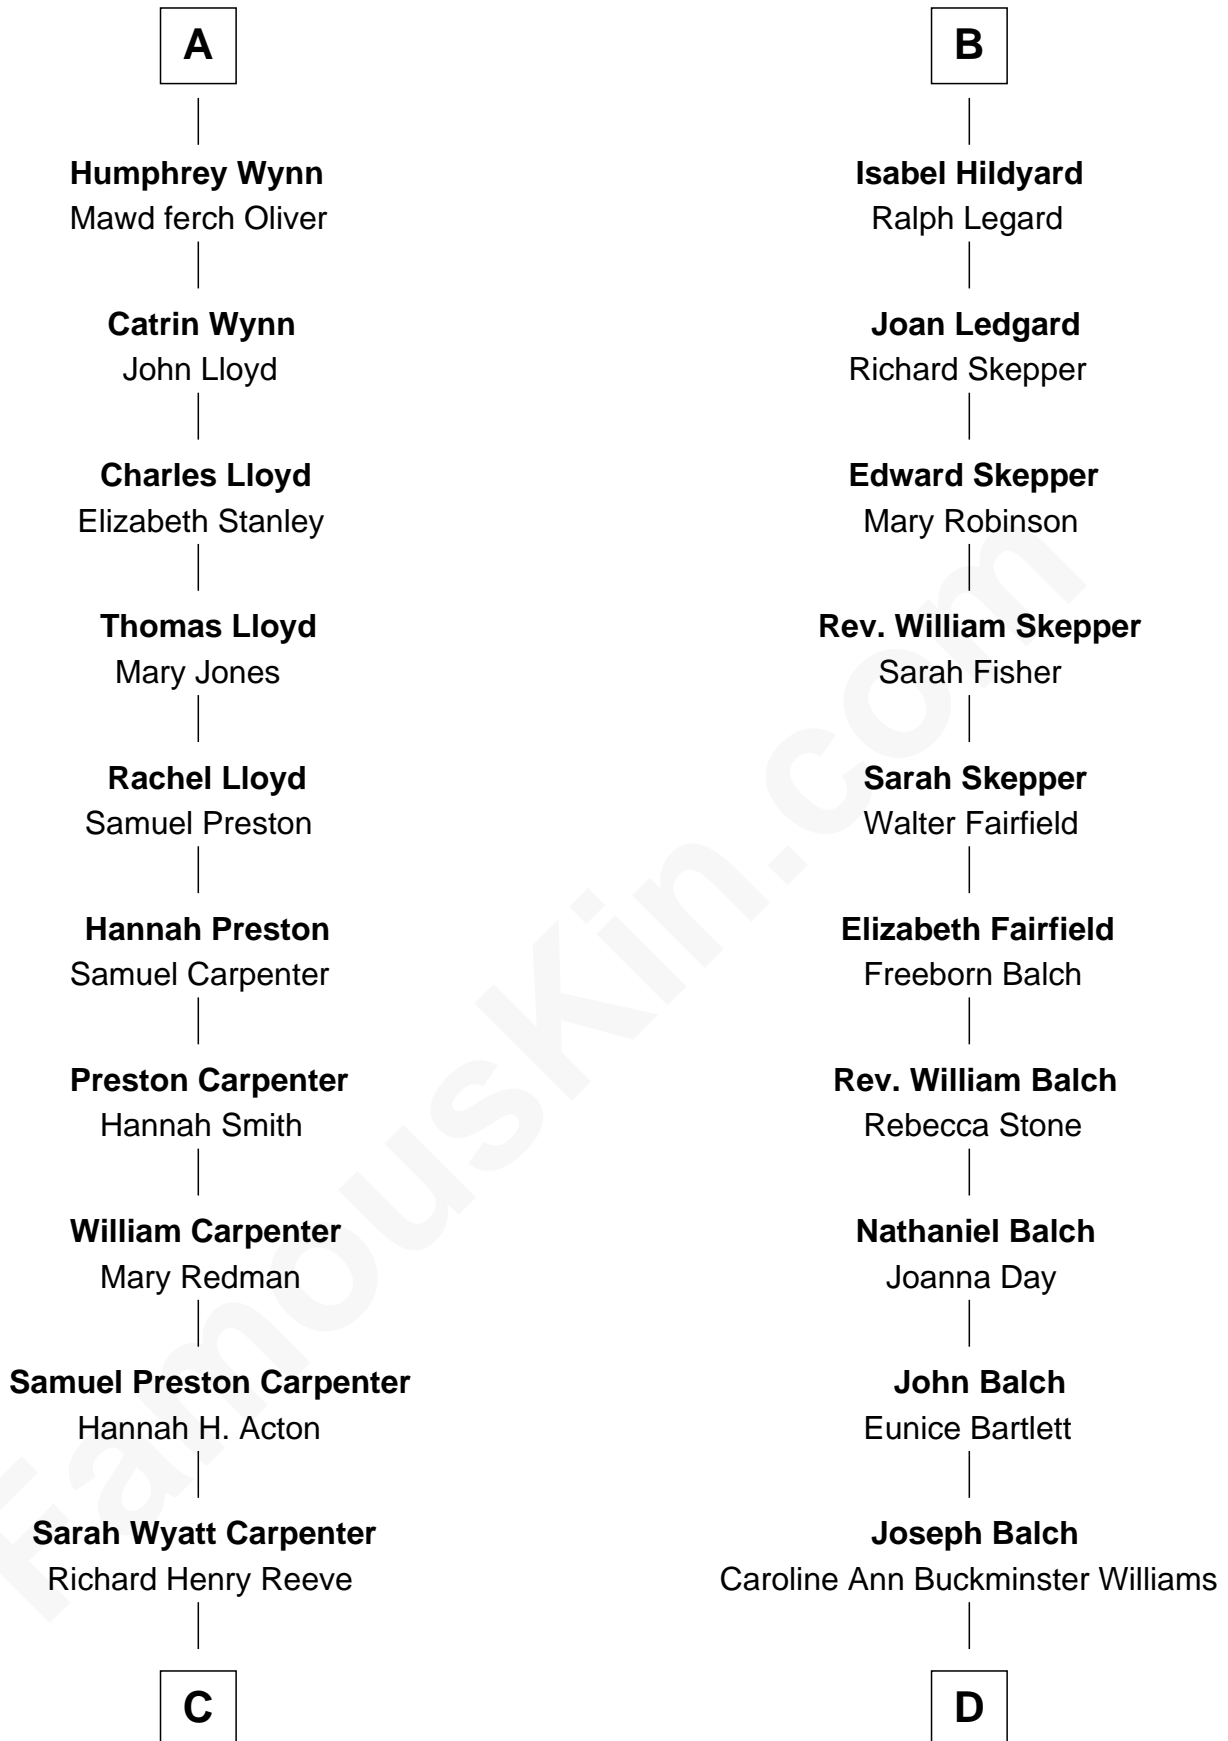

FamousKin.com
Relationship Chart of
Christopher Reeve
Movie Actor

20th cousin 1 time removed of
Tuesday Weld
TV and Movie Actress

Edward III, King of England
 Philippa of Hainault

C

Augustus Henry Reeve
Margaretta Willis Baldwin

Lothrop Motley Weld
Yosene Balfour Ker

Tuesday Weld
TV and Movie Actress