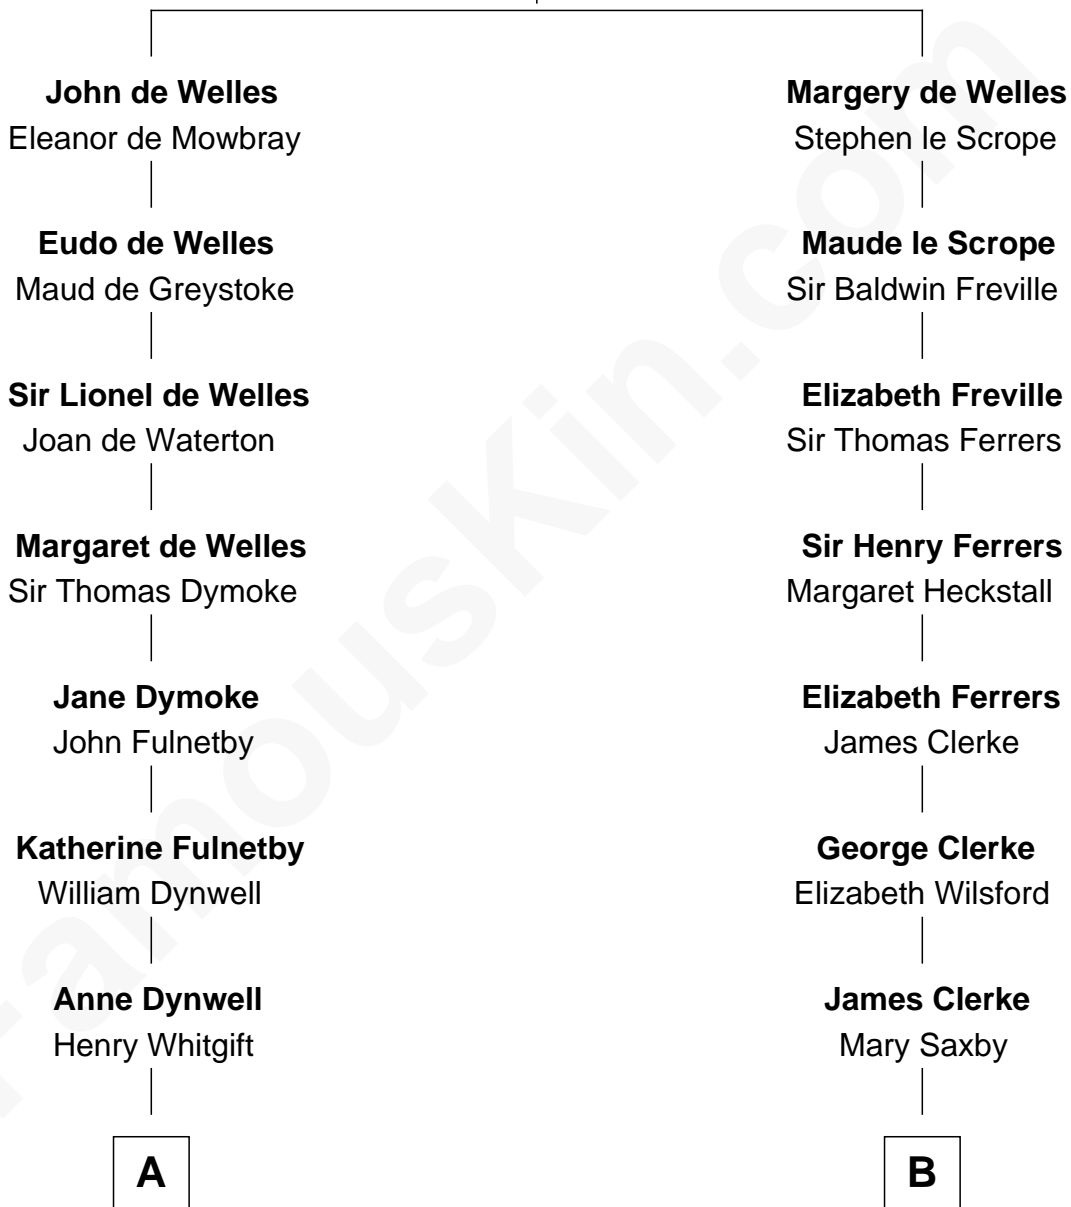

FamousKin.com
Relationship Chart of
Christopher Reeve
Movie Actor

19th cousin 1 time removed of
Tuesday Weld
TV and Movie Actress

John de Welles
Maud de Roos

C

Margaretta Willis Baldwin

Augustus Henry Reeve

Sarah Lothrop King

Lothrop Motley Weld

Yosene Balfour Ker

Tuesday Weld

TV and Movie Actress