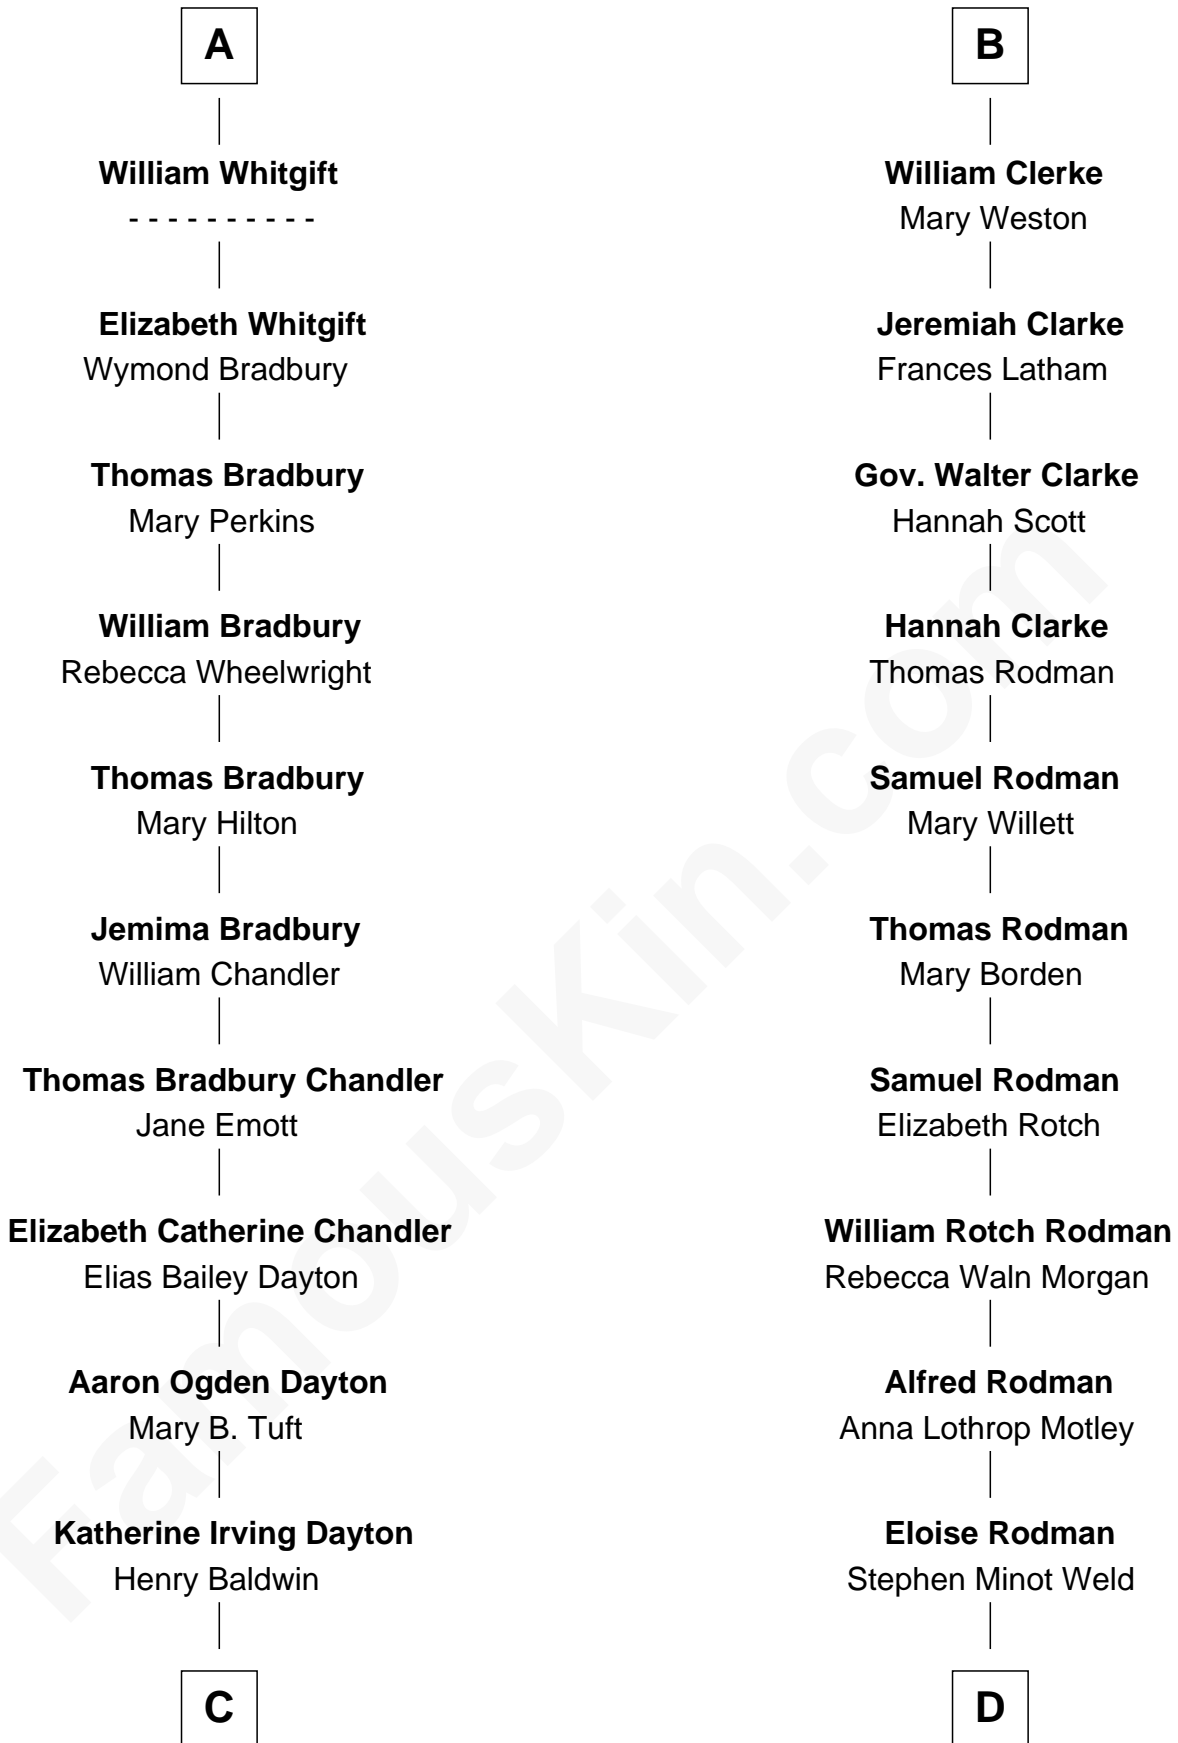

FamousKin.com
Relationship Chart of
Christopher Reeve
Movie Actor

19th cousin 1 time removed of
Tuesday Weld
TV and Movie Actress

John de Welles
Maud de Roos

C

Margaretta Willis Baldwin

Augustus Henry Reeve

Richard Henry Reeve

Anne Conrad D'Olier

Franklin D'Olier Reeve

Barbara Pitney Lamb

Christopher Reeve

Movie Actor

D

Edward Motley Weld

Sarah Lothrop King

Lothrop Motley Weld

Yosene Balfour Ker

Tuesday Weld

TV and Movie Actress