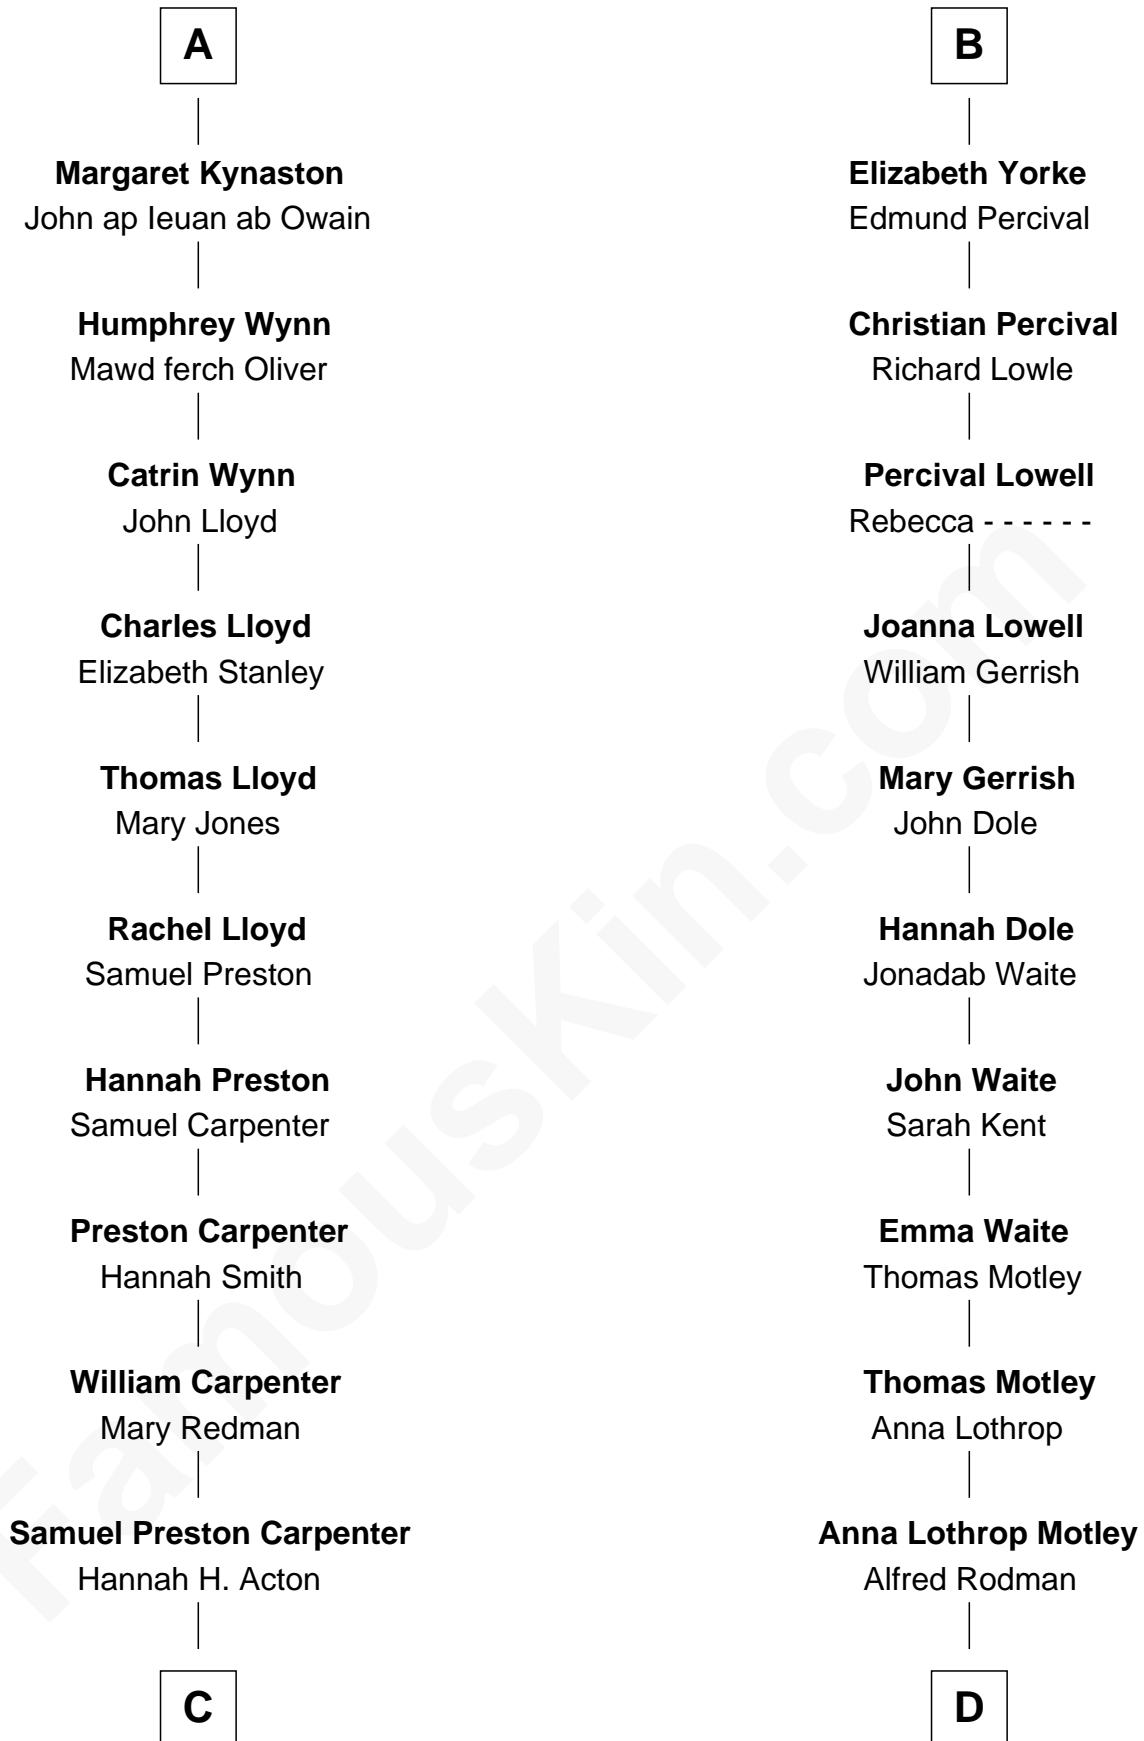

**FamousKin.com**  
**Relationship Chart of**  
**Christopher Reeve**  
*Movie Actor*

20th cousin 1 time removed of  
**Tuesday Weld**  
*TV and Movie Actress*

**Humphrey de Bohun**  
 Elizabeth Plantagenet

**Sir William de Bohun**  
 Elizabeth de Badlesmere

**Humphrey de Bohun**  
 Joan Fitzalan

**Mary de Bohun**  
 Henry IV, King of England

**Humphrey Plantagenet**  
 -----

**Antigone Plantagenet**  
 Henry Grey

**Elizabeth Grey**  
 Sir Roger Kynaston

**Humphrey Kynaston**  
 Elsbeth ferch Maredudd

**A**

**Margaret de Bohun**  
 Sir Hugh de Courtnay

**Elizabeth de Courtnay**  
 Sir Andrew Luttrell

**Sir Hugh Luttrell**  
 Catherine de Beaumont

**Sir John Luttrell**  
 Margaret Touchet

**Sir James Luttrell**  
 Elizabeth Courtnay

**Sir Hugh Luttrell**  
 Margaret Hill

**Eleanor Luttrell**  
 Roger Yorke

**B**

**C**

**Sarah Wyatt Carpenter**

Richard Henry Reeve