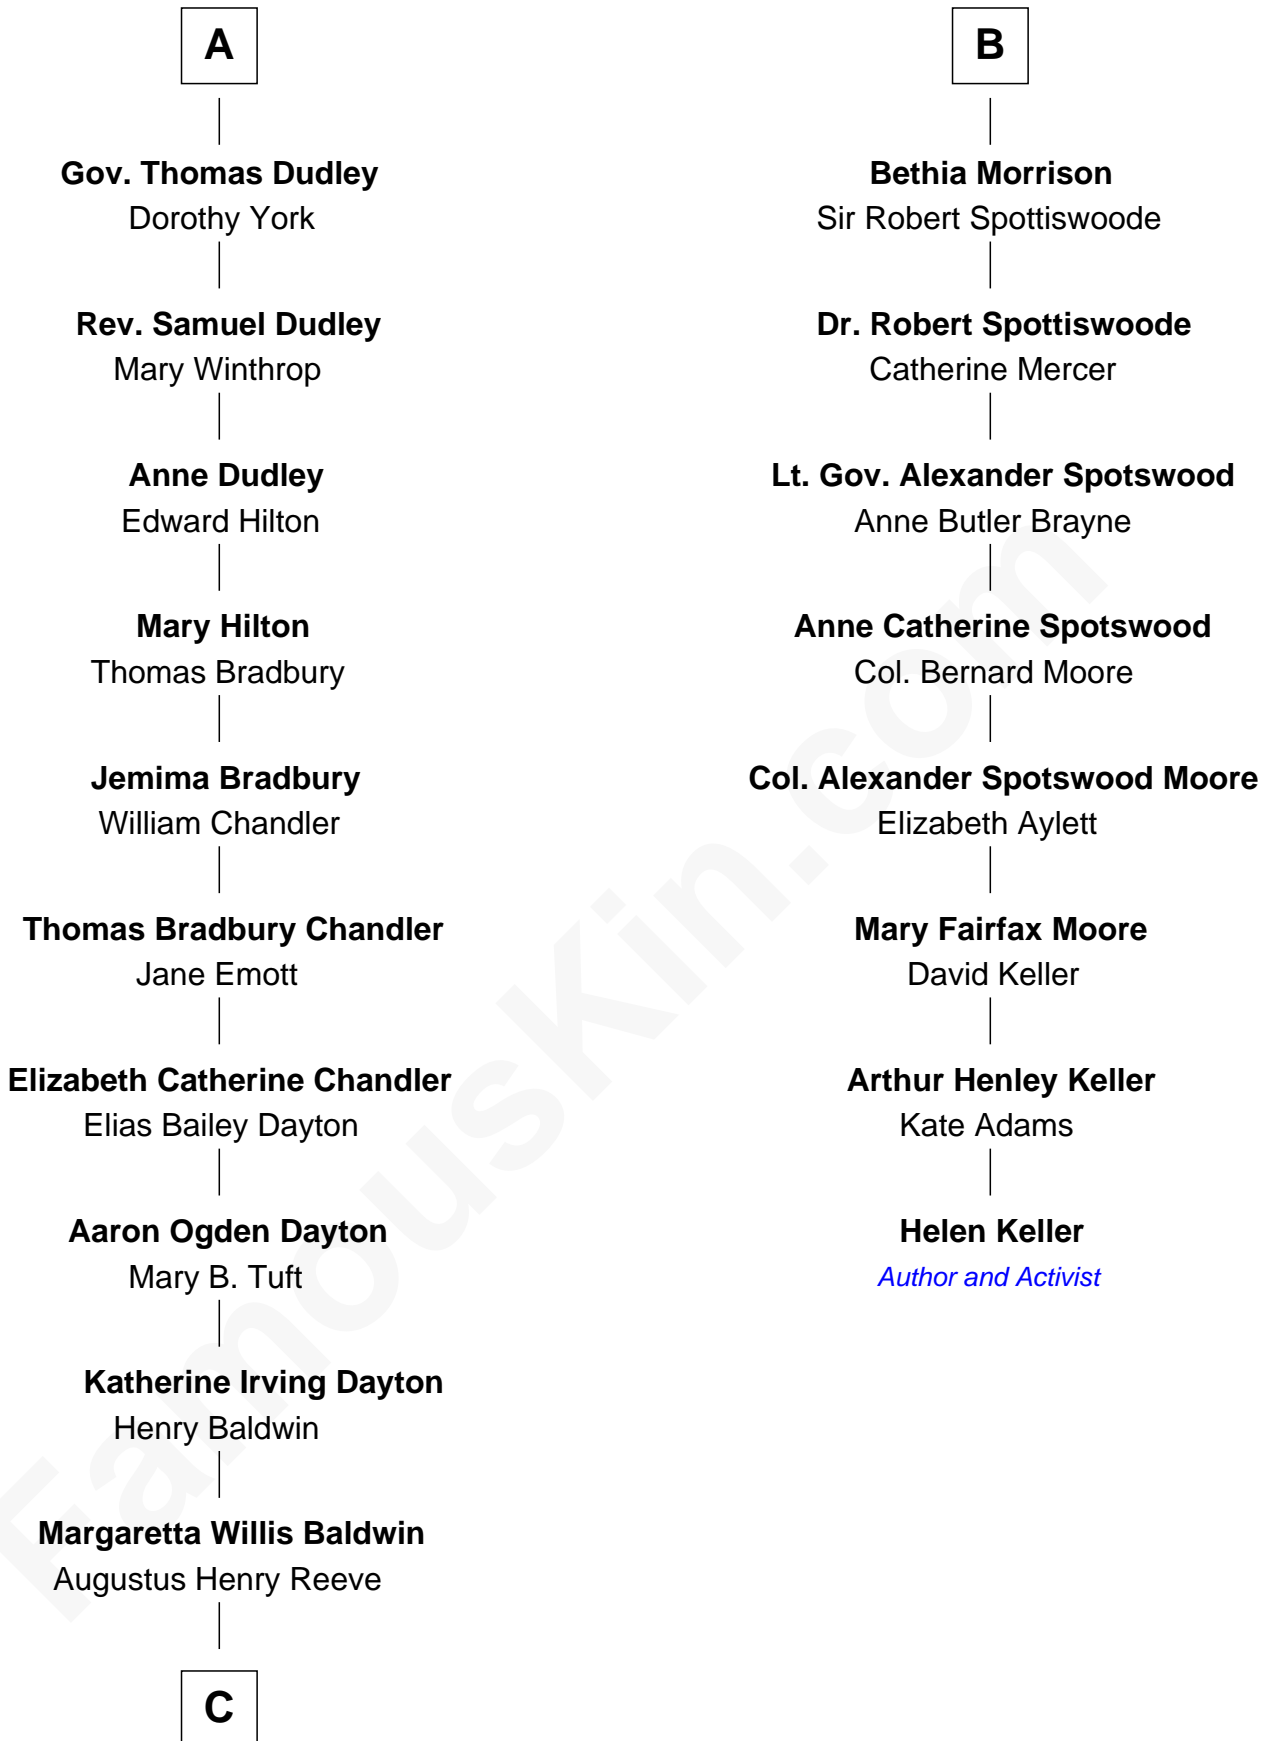

FamousKin.com

Relationship Chart of

Christopher Reeve

Movie Actor

14th cousin 5 times removed of

Helen Keller
Author and Activist

Katherine Roet
John of Gaunt

C