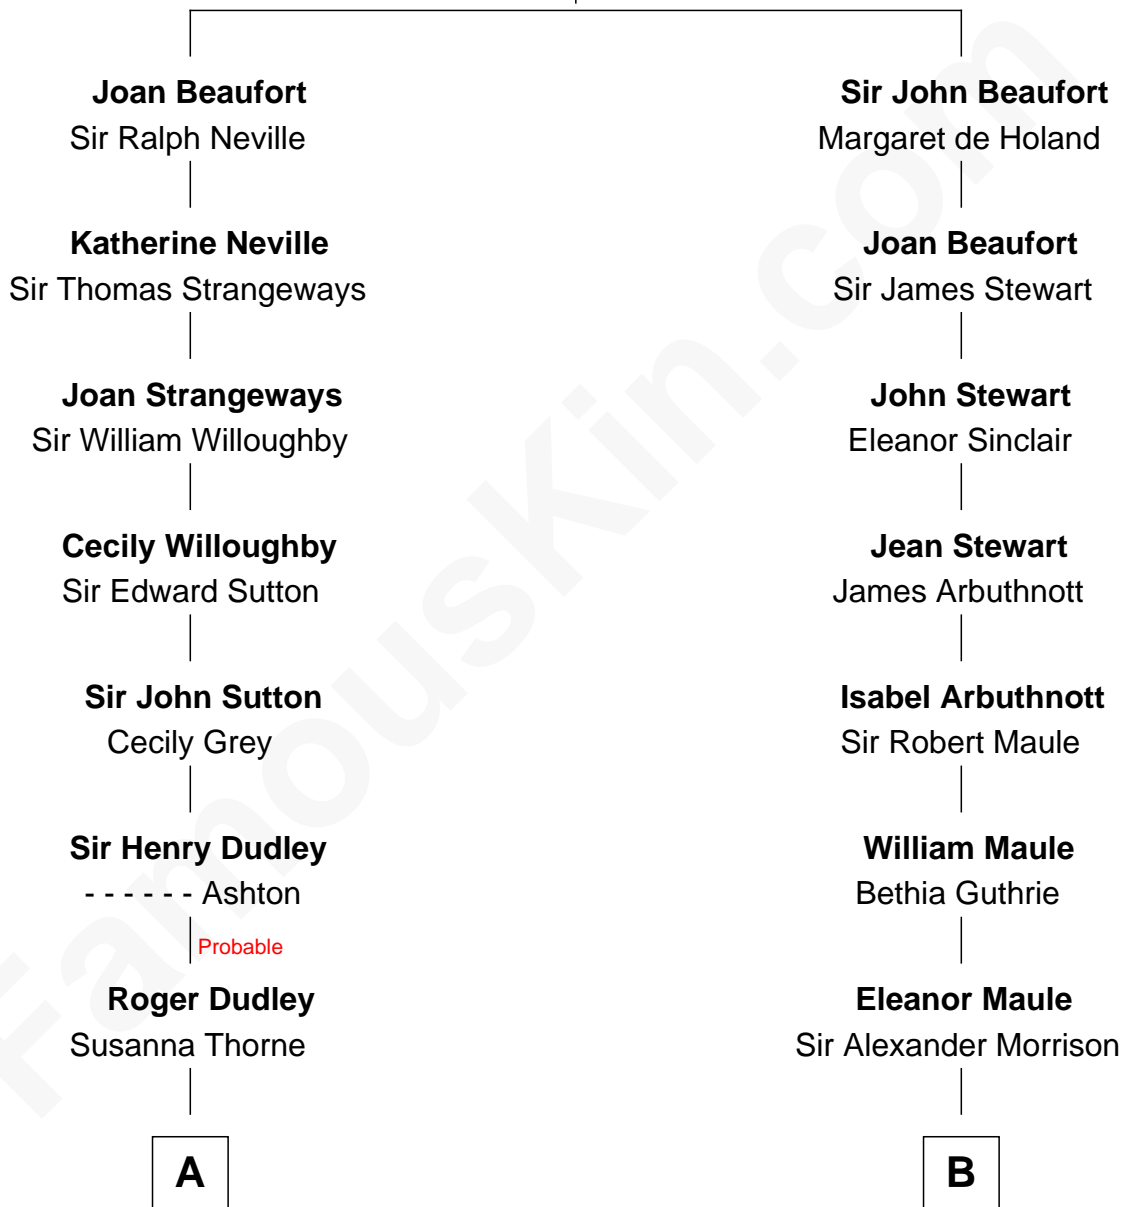

FamousKin.com

Relationship Chart of

Christopher Reeve

Movie Actor

14th cousin 5 times removed of

Helen Keller
Author and Activist

Katherine Roet
John of Gaunt

C

Richard Henry Reeve

Anne Conrad D'Olier

Franklin D'Olier Reeve

Barbara Pitney Lamb

Christopher Reeve

Movie Actor