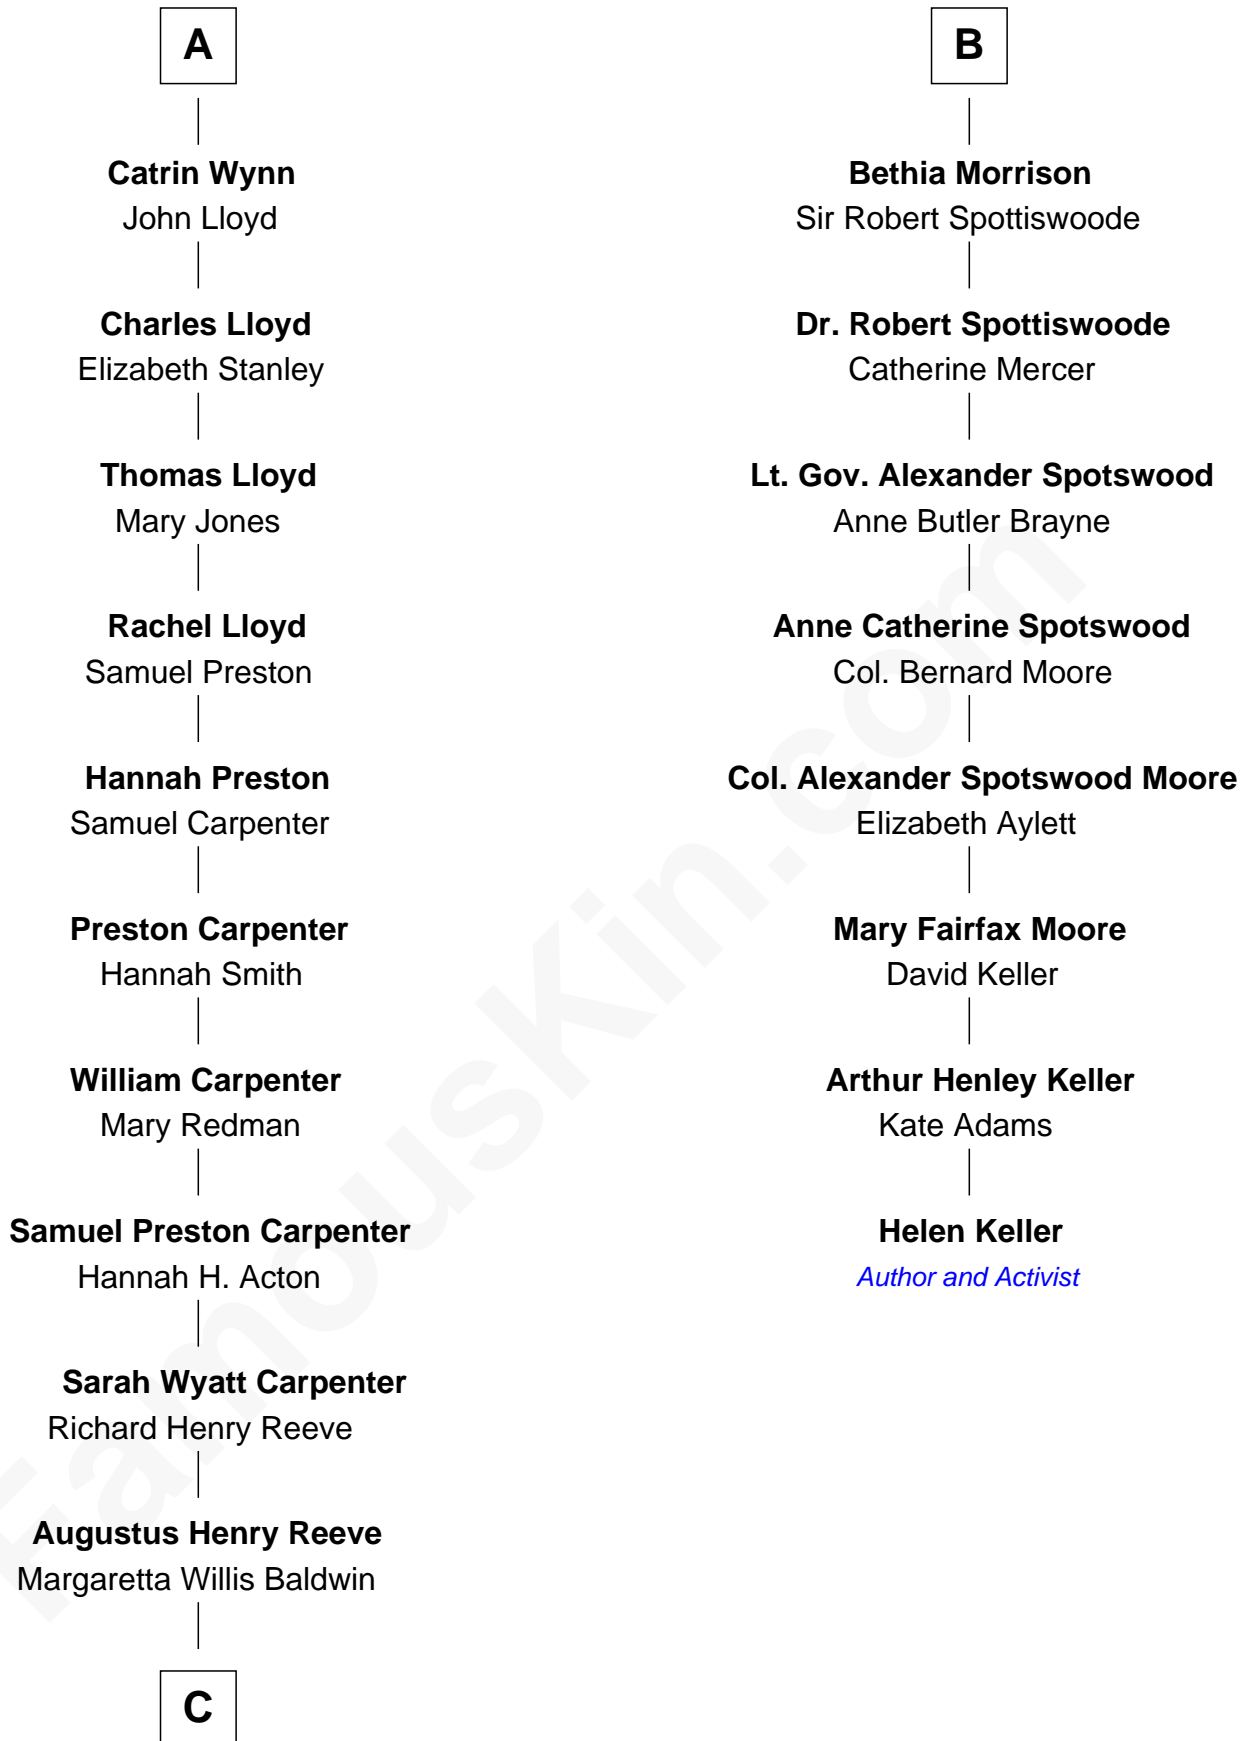

FamousKin.com
Relationship Chart of
Christopher Reeve
Movie Actor

14th cousin 5 times removed of
Helen Keller
Author and Activist

C

Richard Henry Reeve

Anne Conrad D'Olier

Franklin D'Olier Reeve

Barbara Pitney Lamb