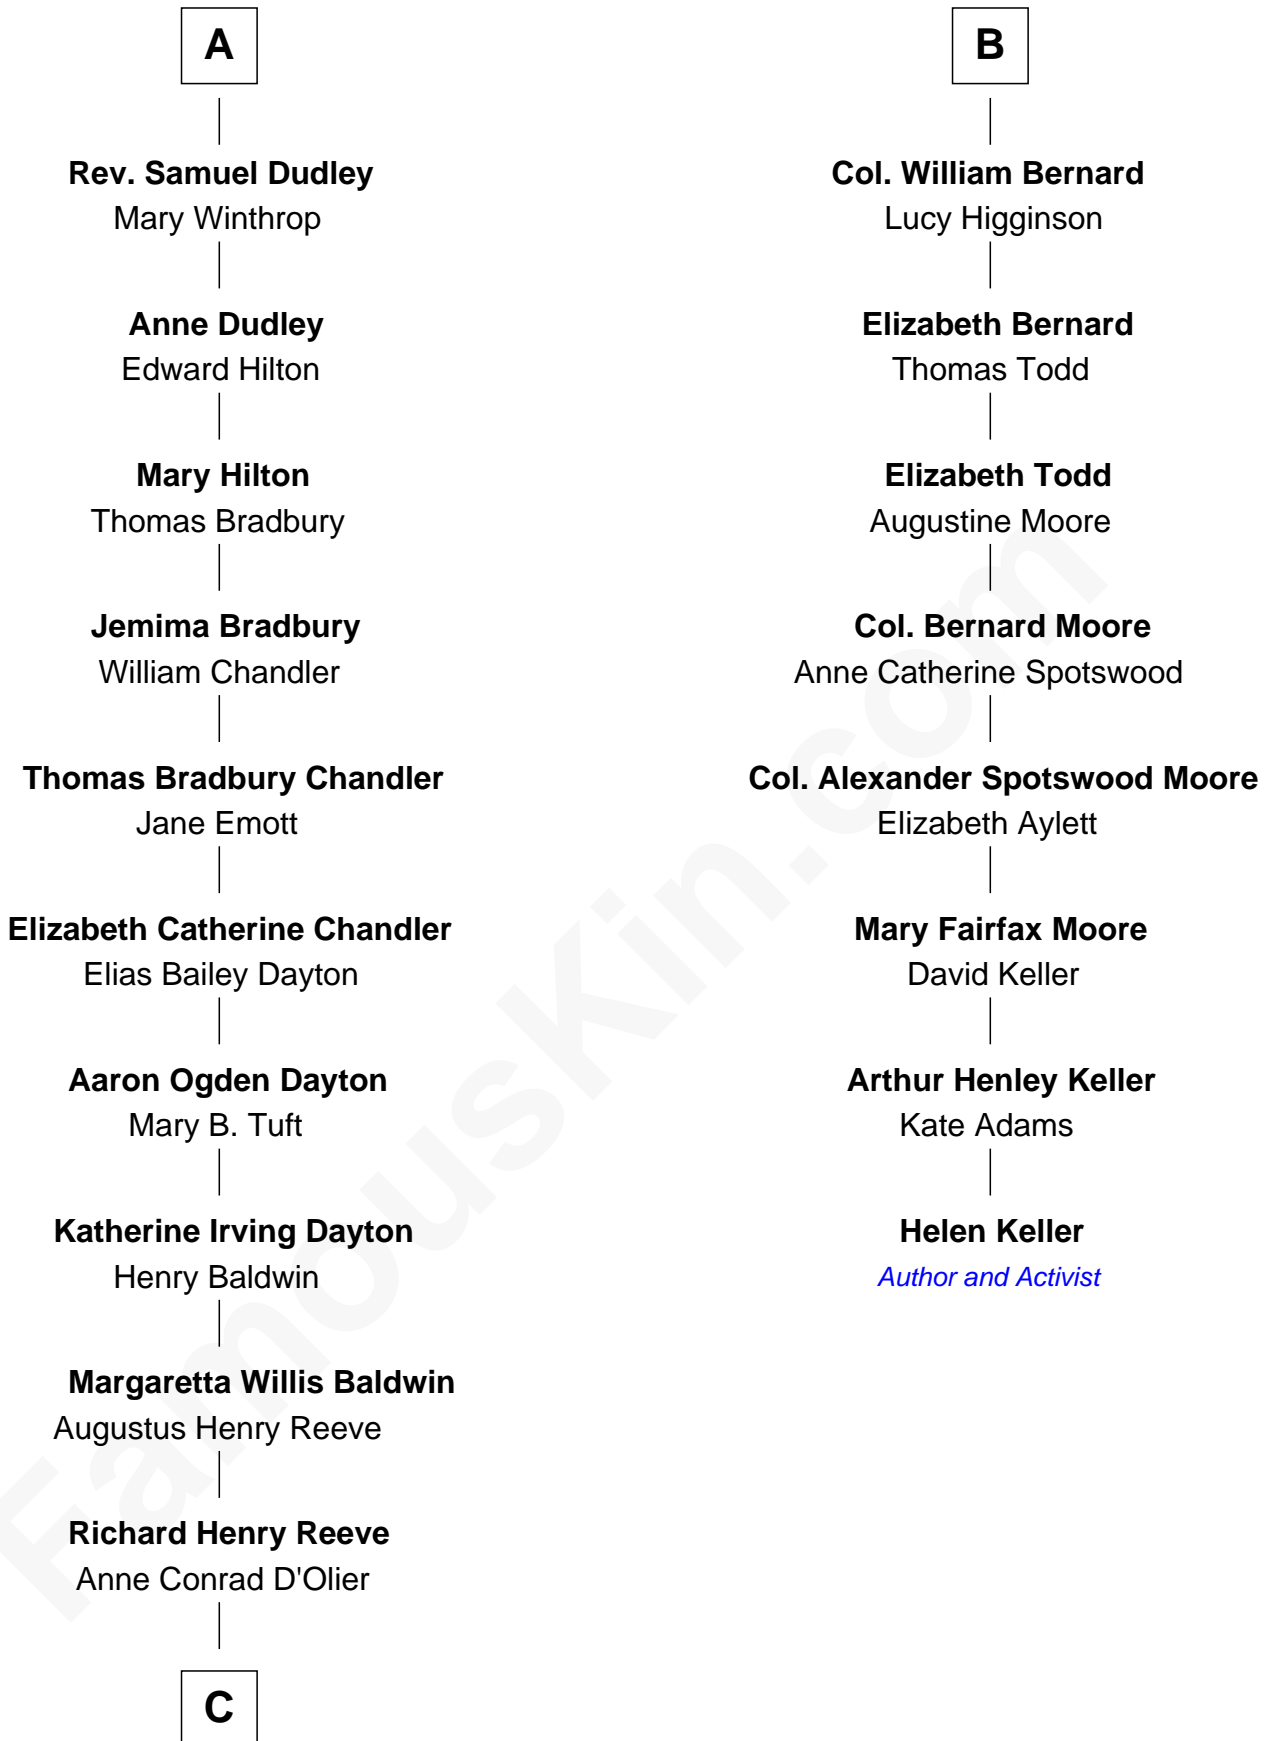

FamousKin.com

Relationship Chart of

Christopher Reeve

Movie Actor

14th cousin 4 times removed of

Helen Keller
Author and Activist

C

Franklin D'Olier Reeve

Barbara Pitney Lamb

Christopher Reeve

Movie Actor

FamousKin.com