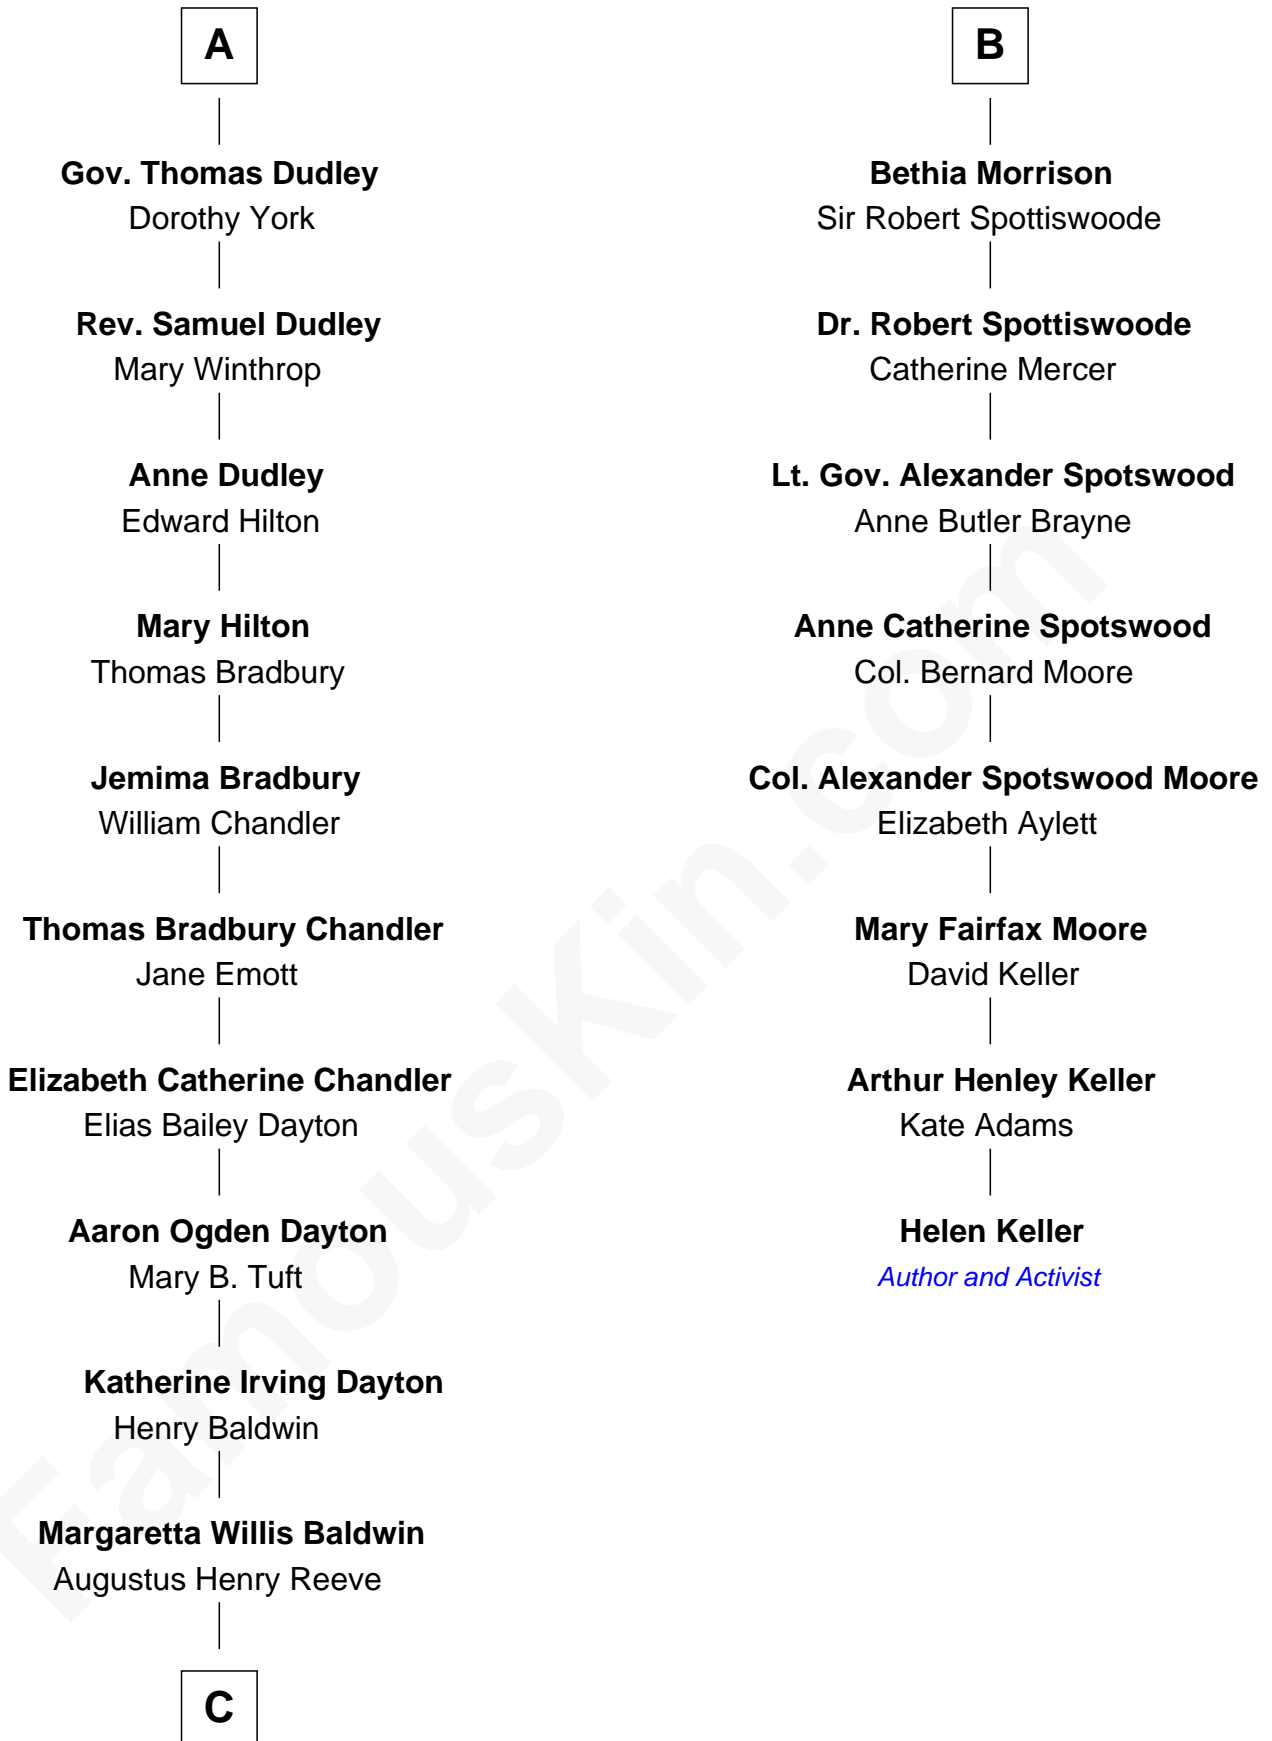

## Relationship Chart of

### Christopher Reeve

*Movie Actor*

14th cousin 5 times removed of

**Helen Keller**  
*Author and Activist*

**Sir Thomas de Holand**  
Alice Fitzalan

**C**

Richard Henry Reeve

Anne Conrad D'Olier