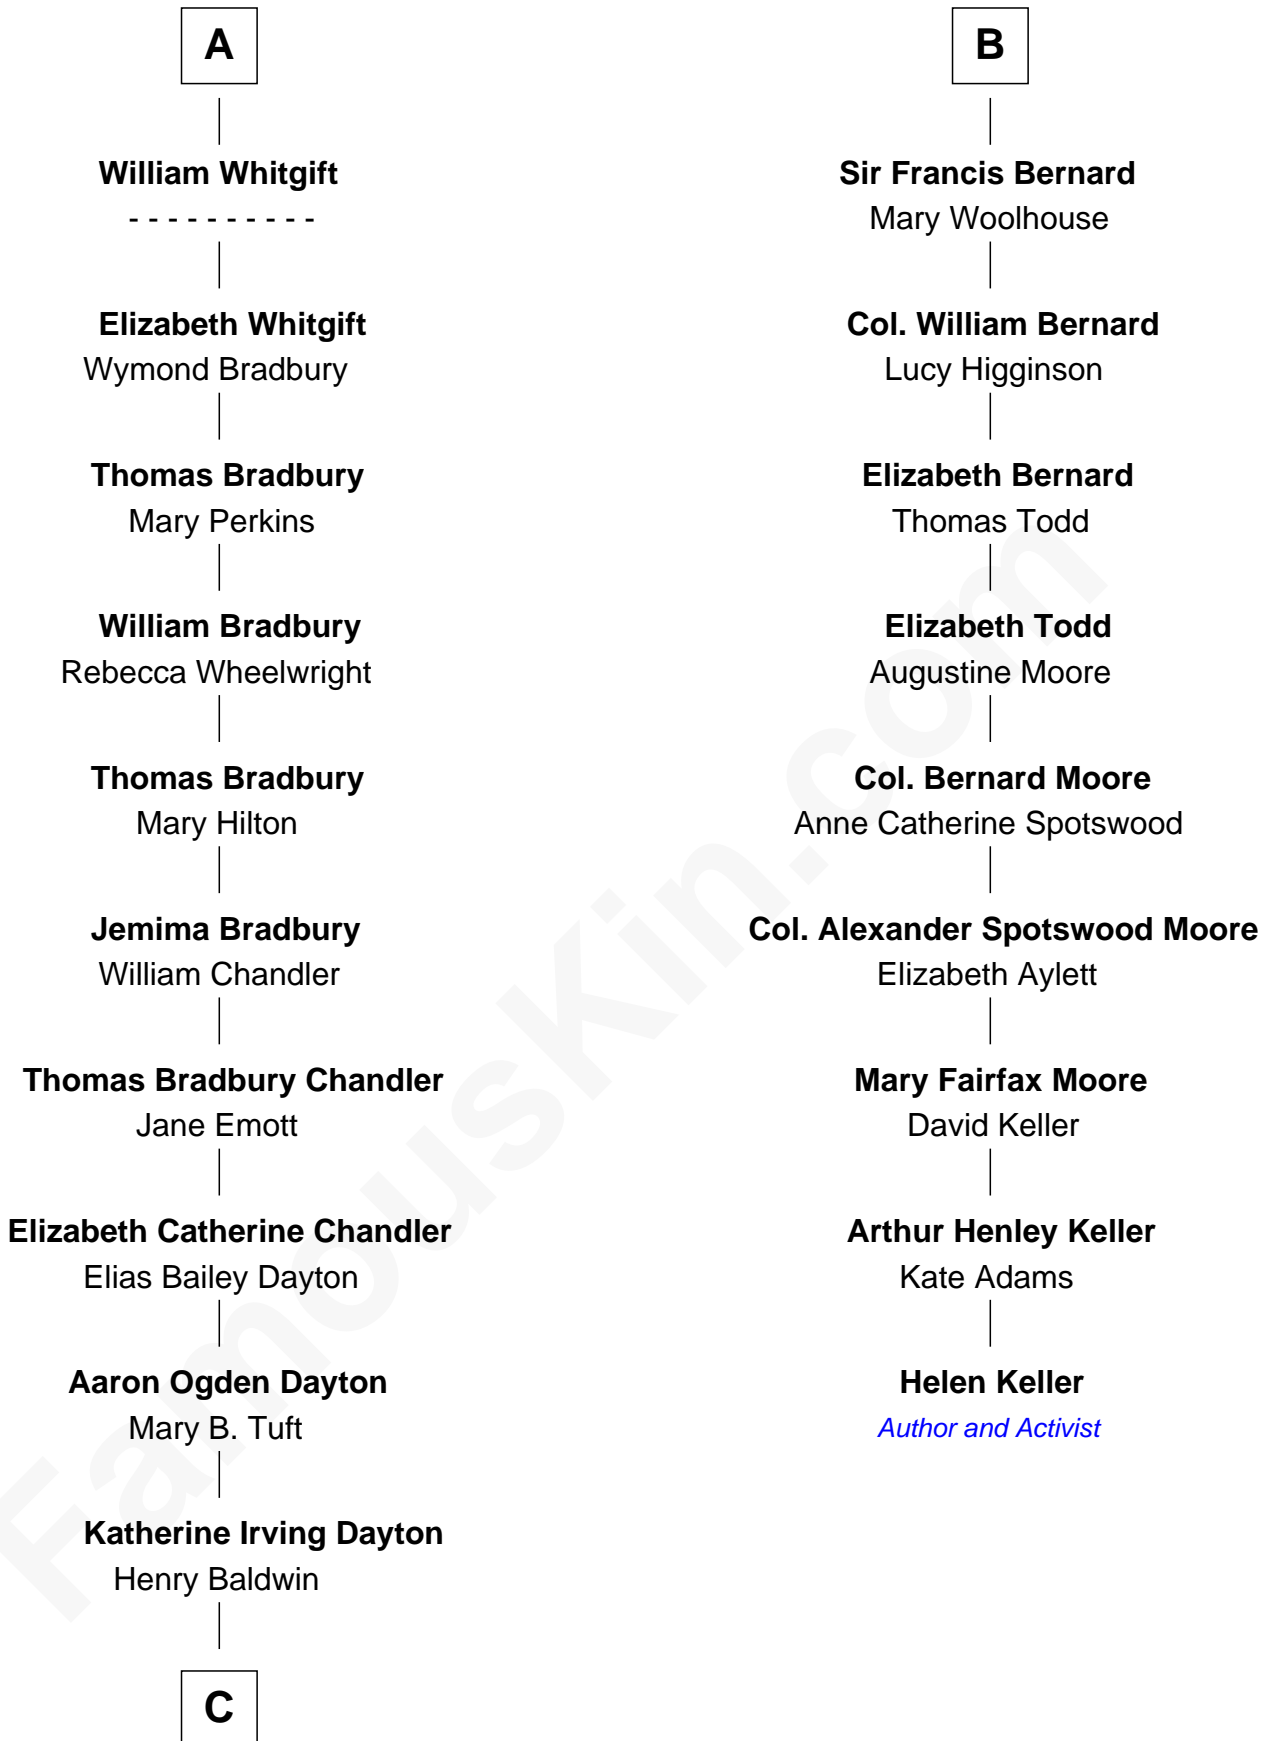

FamousKin.com
Relationship Chart of
Christopher Reeve
Movie Actor

15th cousin 5 times removed of
Helen Keller
Author and Activist

John de Welles
Maud de Roos

John de Welles
Eleanor de Mowbray

Eudo de Welles
Maud de Greystoke

Elizabeth le Scrope
Sir Henry le Scrope

Margaret Scrope
John Bernard

John Bernard
Margaret Daundelyn

John Bernard
Cecily Muscote

Francis Bernard
Alice Hazlewood

B

C

—
Margaretta Willis Baldwin