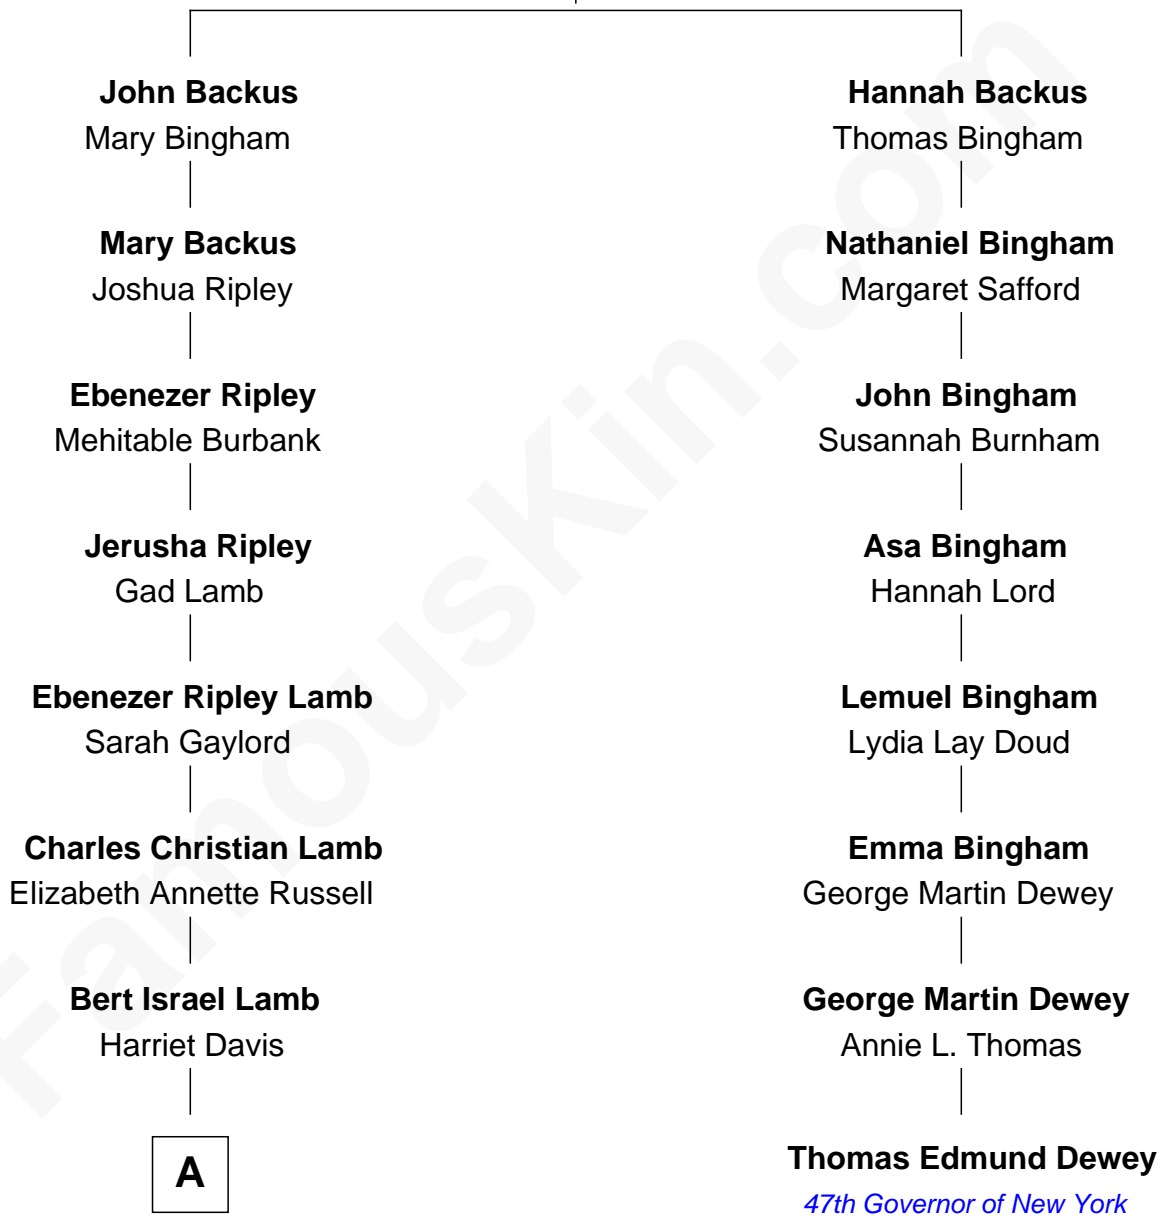

FamousKin.com
Relationship Chart of
Christopher Reeve
Movie Actor

7th cousin 2 times removed of
Thomas Edmund Dewey
47th Governor of New York

William Backus
 Elizabeth Pratt

A

—
Horace Rand Lamb
Beatrice Louise Pitney

—
Barbara Pitney Lamb
Franklin D'Olier Reeve

—
Christopher Reeve
Movie Actor

FamousKin.com