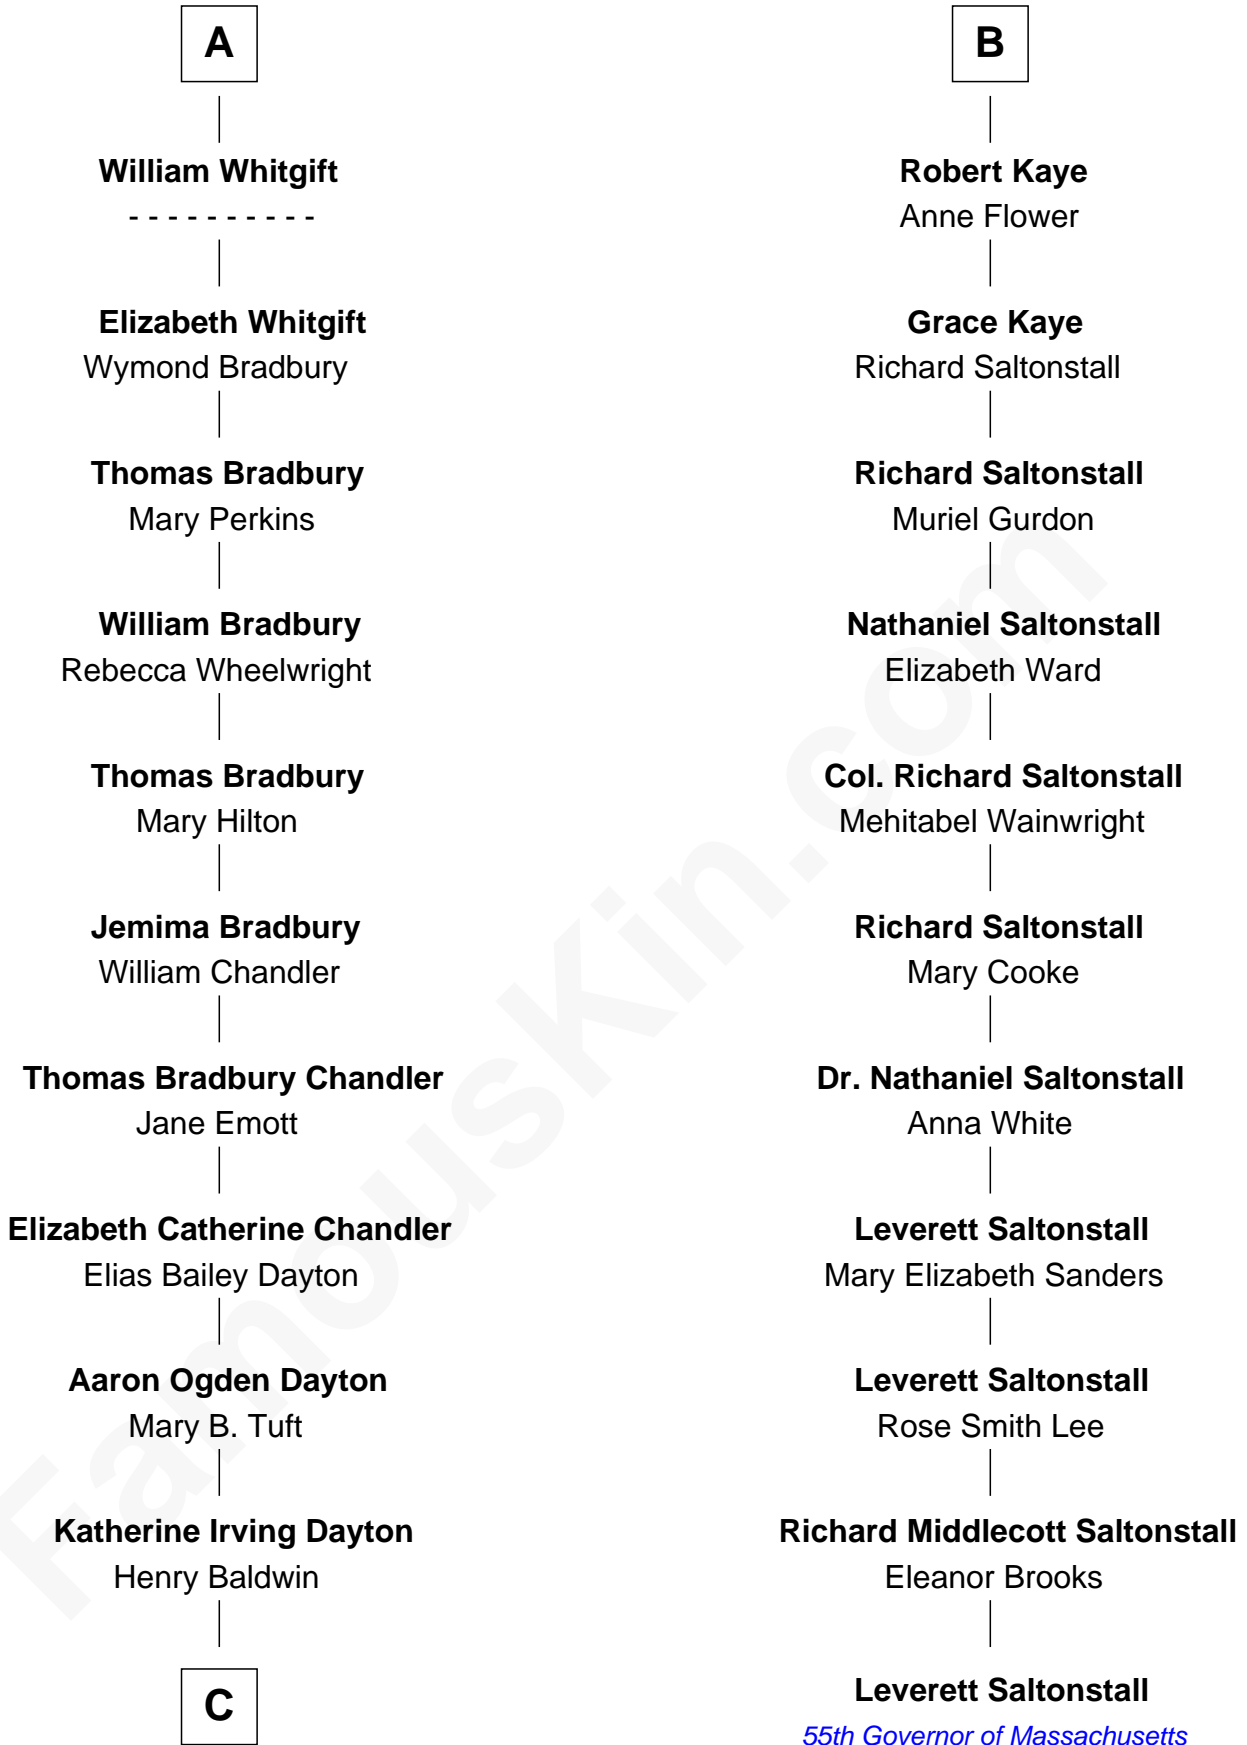

**FamousKin.com**  
**Relationship Chart of**  
**Christopher Reeve**  
*Movie Actor*

17th cousin 3 times removed of  
**Leverett Saltonstall**  
*55th Governor of Massachusetts*

**C**

—  
**Margaretta Willis Baldwin**

Augustus Henry Reeve

—  
**Richard Henry Reeve**

Anne Conrad D'Olier

—  
**Franklin D'Olier Reeve**

Barbara Pitney Lamb

—  
**Christopher Reeve**

*Movie Actor*

FamousKin.com