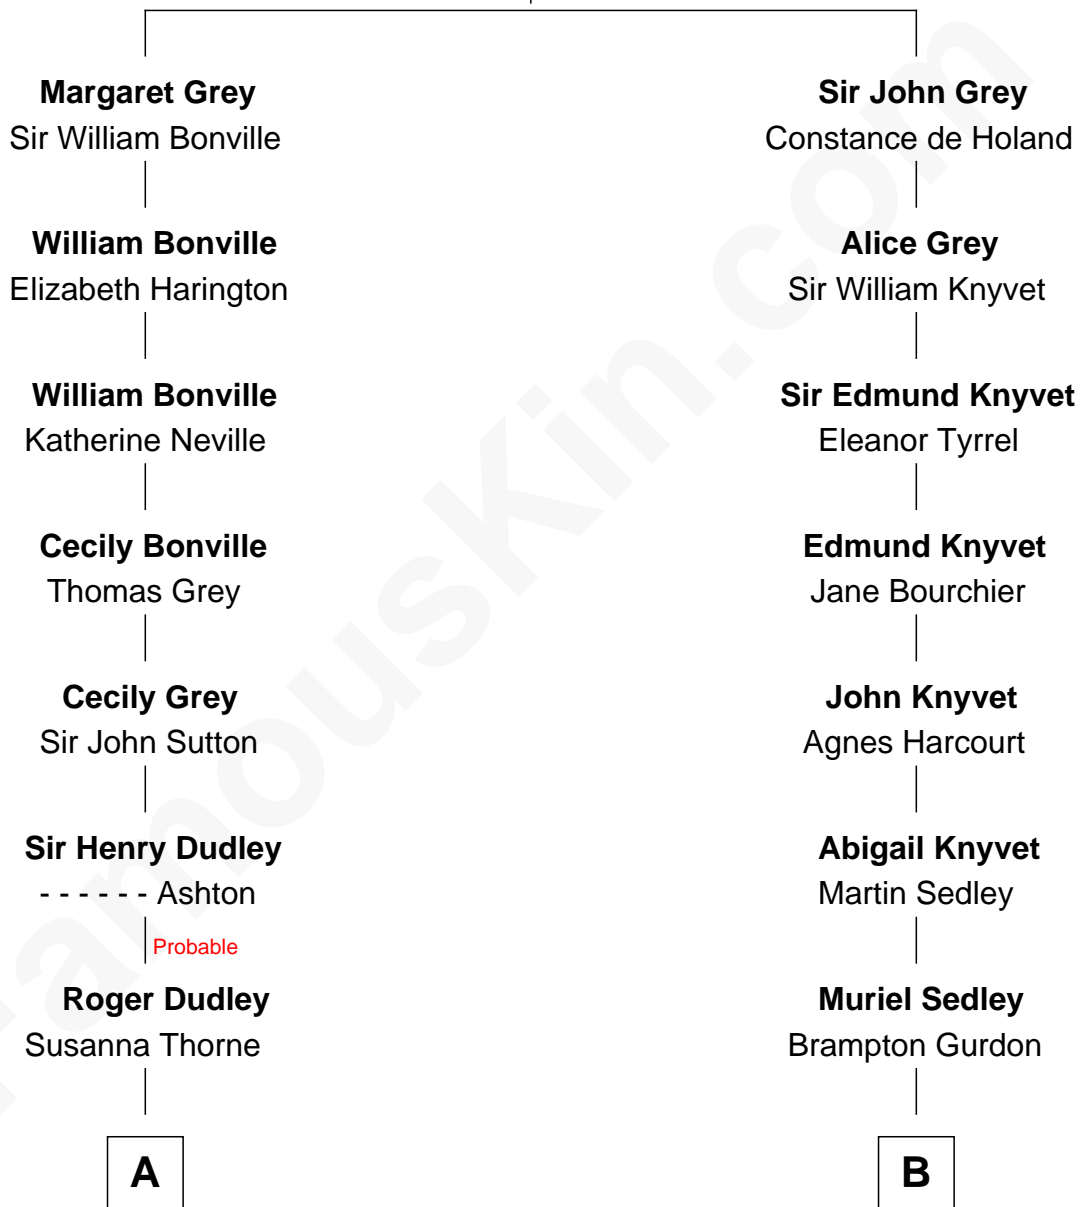

FamousKin.com
Relationship Chart of
Christopher Reeve
Movie Actor

15th cousin 4 times removed of
Leverett Saltonstall
55th Governor of Massachusetts

Sir Reynold Grey
 Margaret de Ros

C

Richard Henry Reeve

Anne Conrad D'Olier

Franklin D'Olier Reeve

Barbara Pitney Lamb

Christopher Reeve

Movie Actor

FamousKin.com