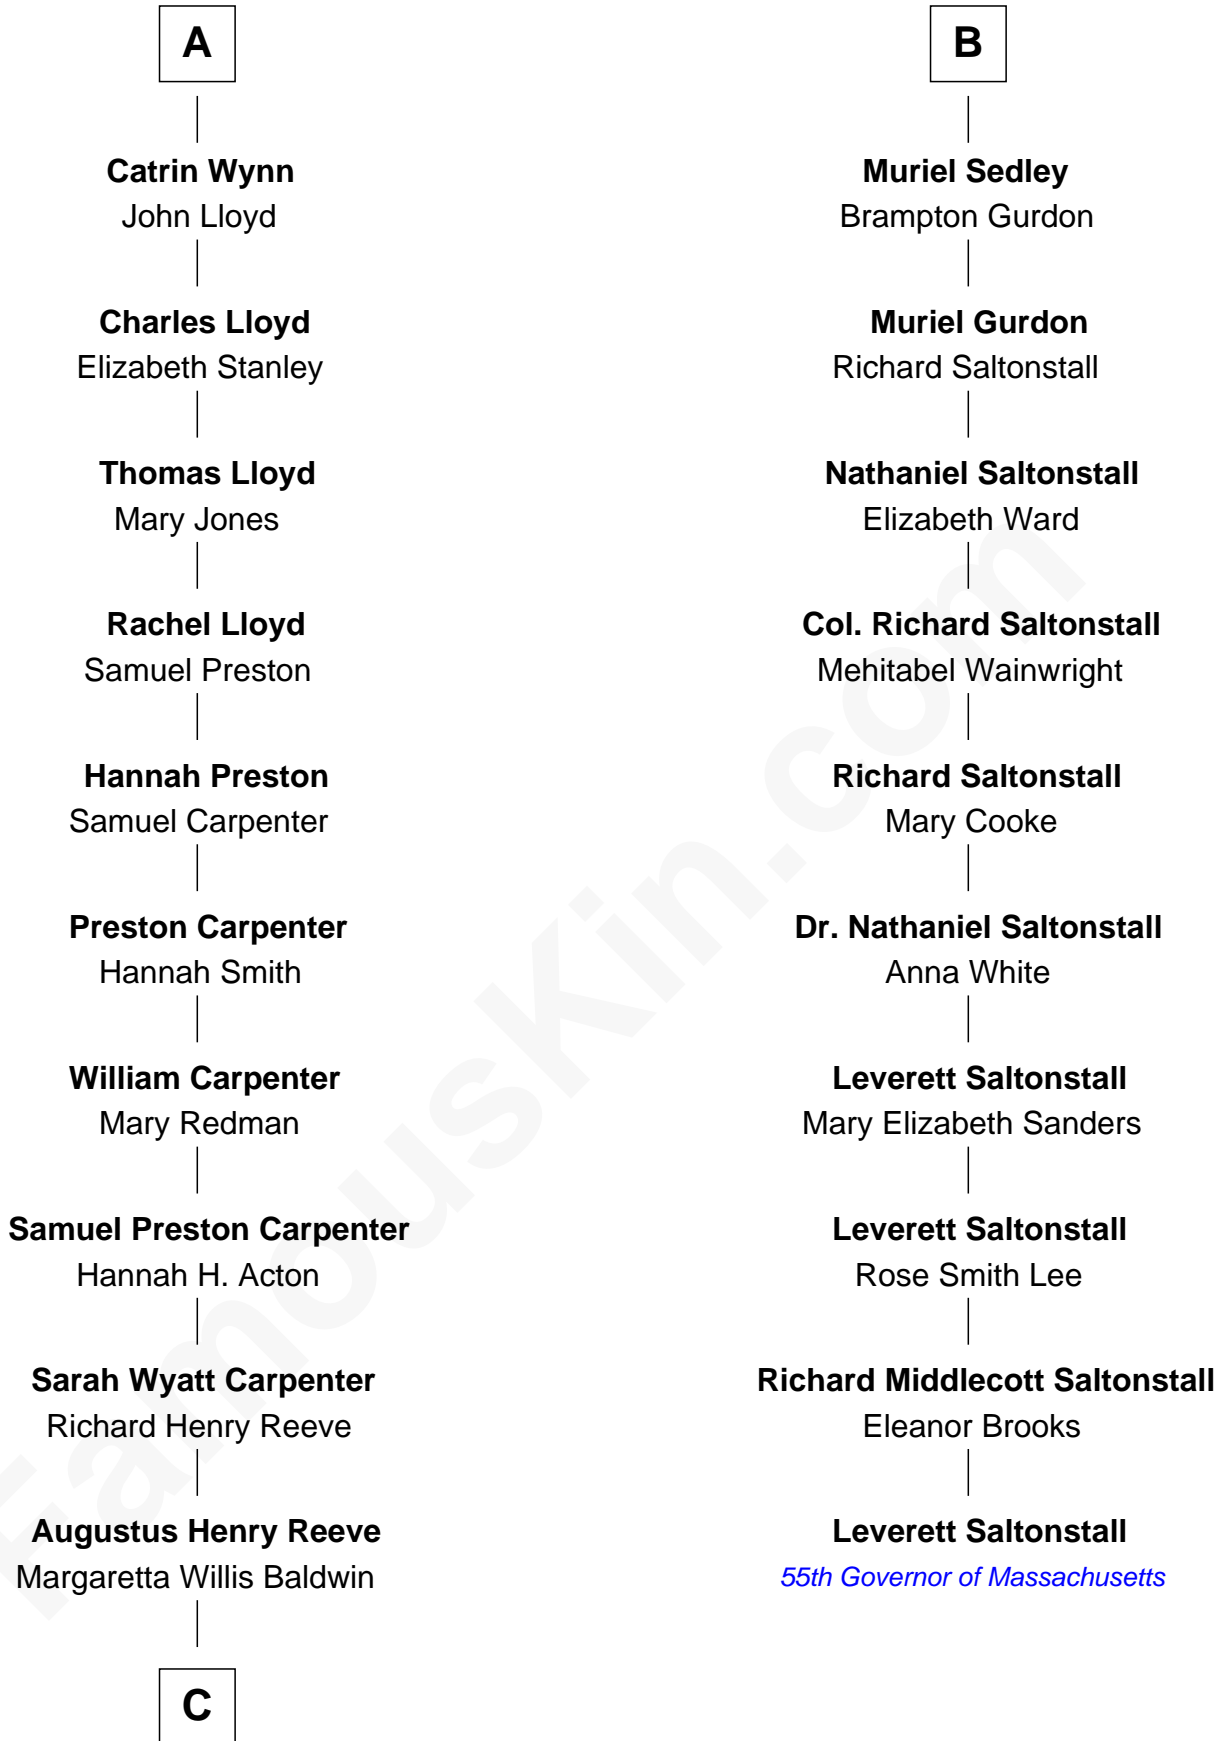

**FamousKin.com**  
**Relationship Chart of**  
**Christopher Reeve**  
*Movie Actor*

**16th cousin 3 times removed of**  
**Leverett Saltonstall**  
*55th Governor of Massachusetts*

**C**

Richard Henry Reeve