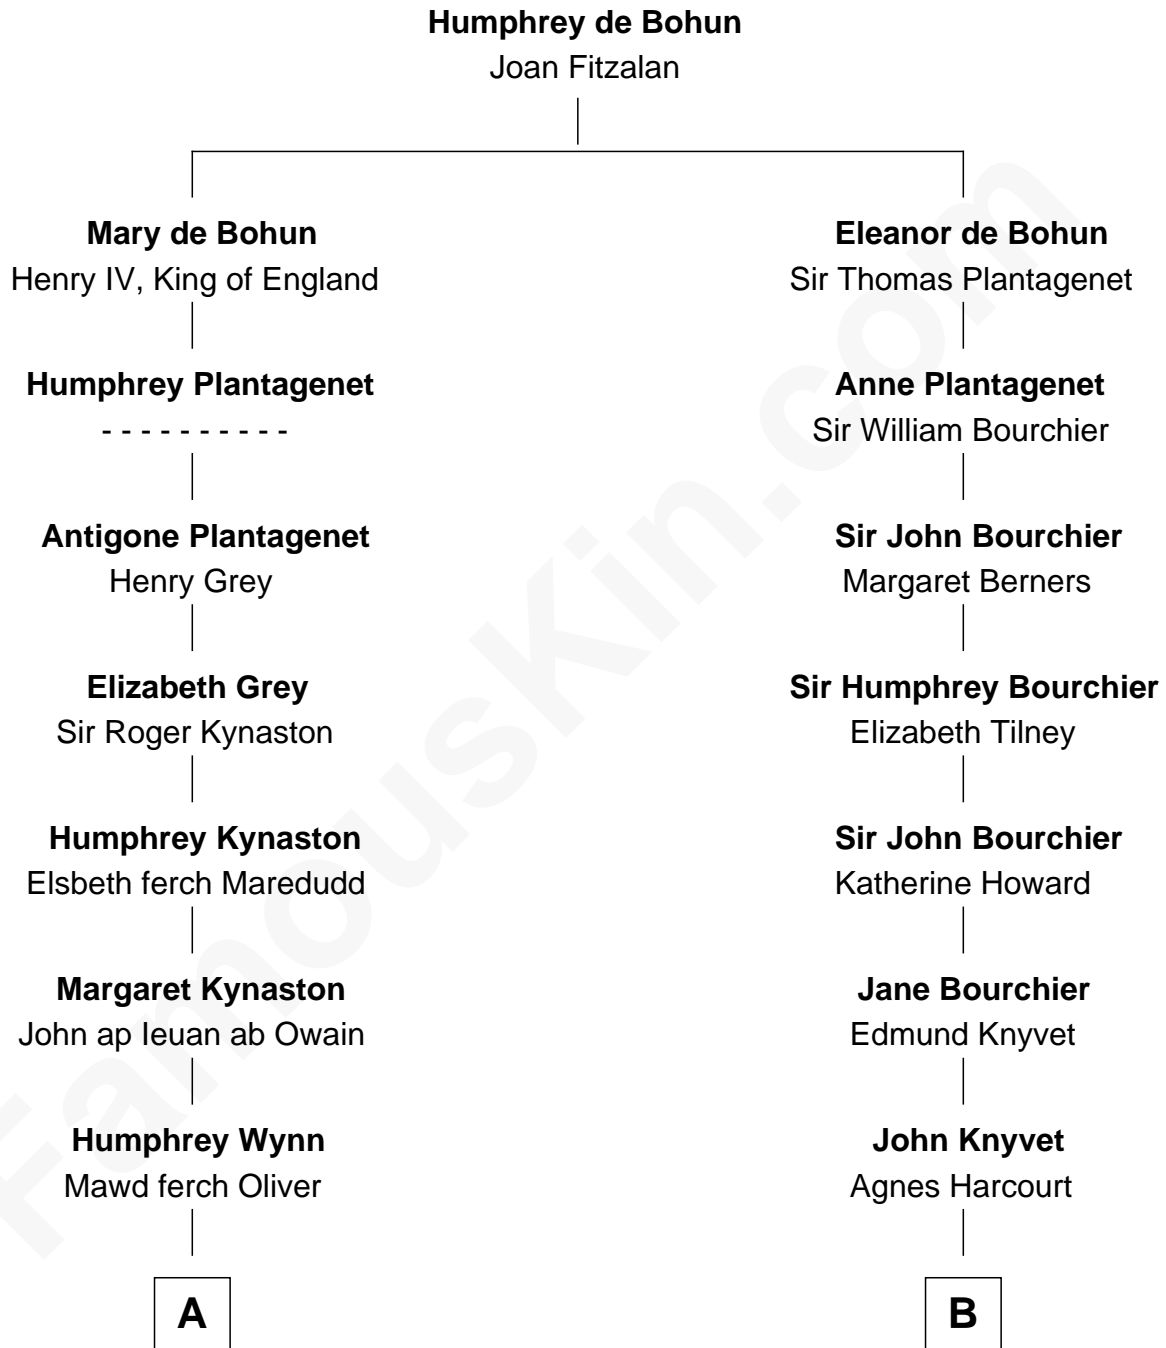

FamousKin.com
Relationship Chart of
Christopher Reeve
Movie Actor

17th cousin 2 times removed of
Leverett Saltonstall
55th Governor of Massachusetts

C

Richard Henry Reeve

Anne Conrad D'Olier

Franklin D'Olier Reeve

Barbara Pitney Lamb

Christopher Reeve

Movie Actor

FamousKin.com