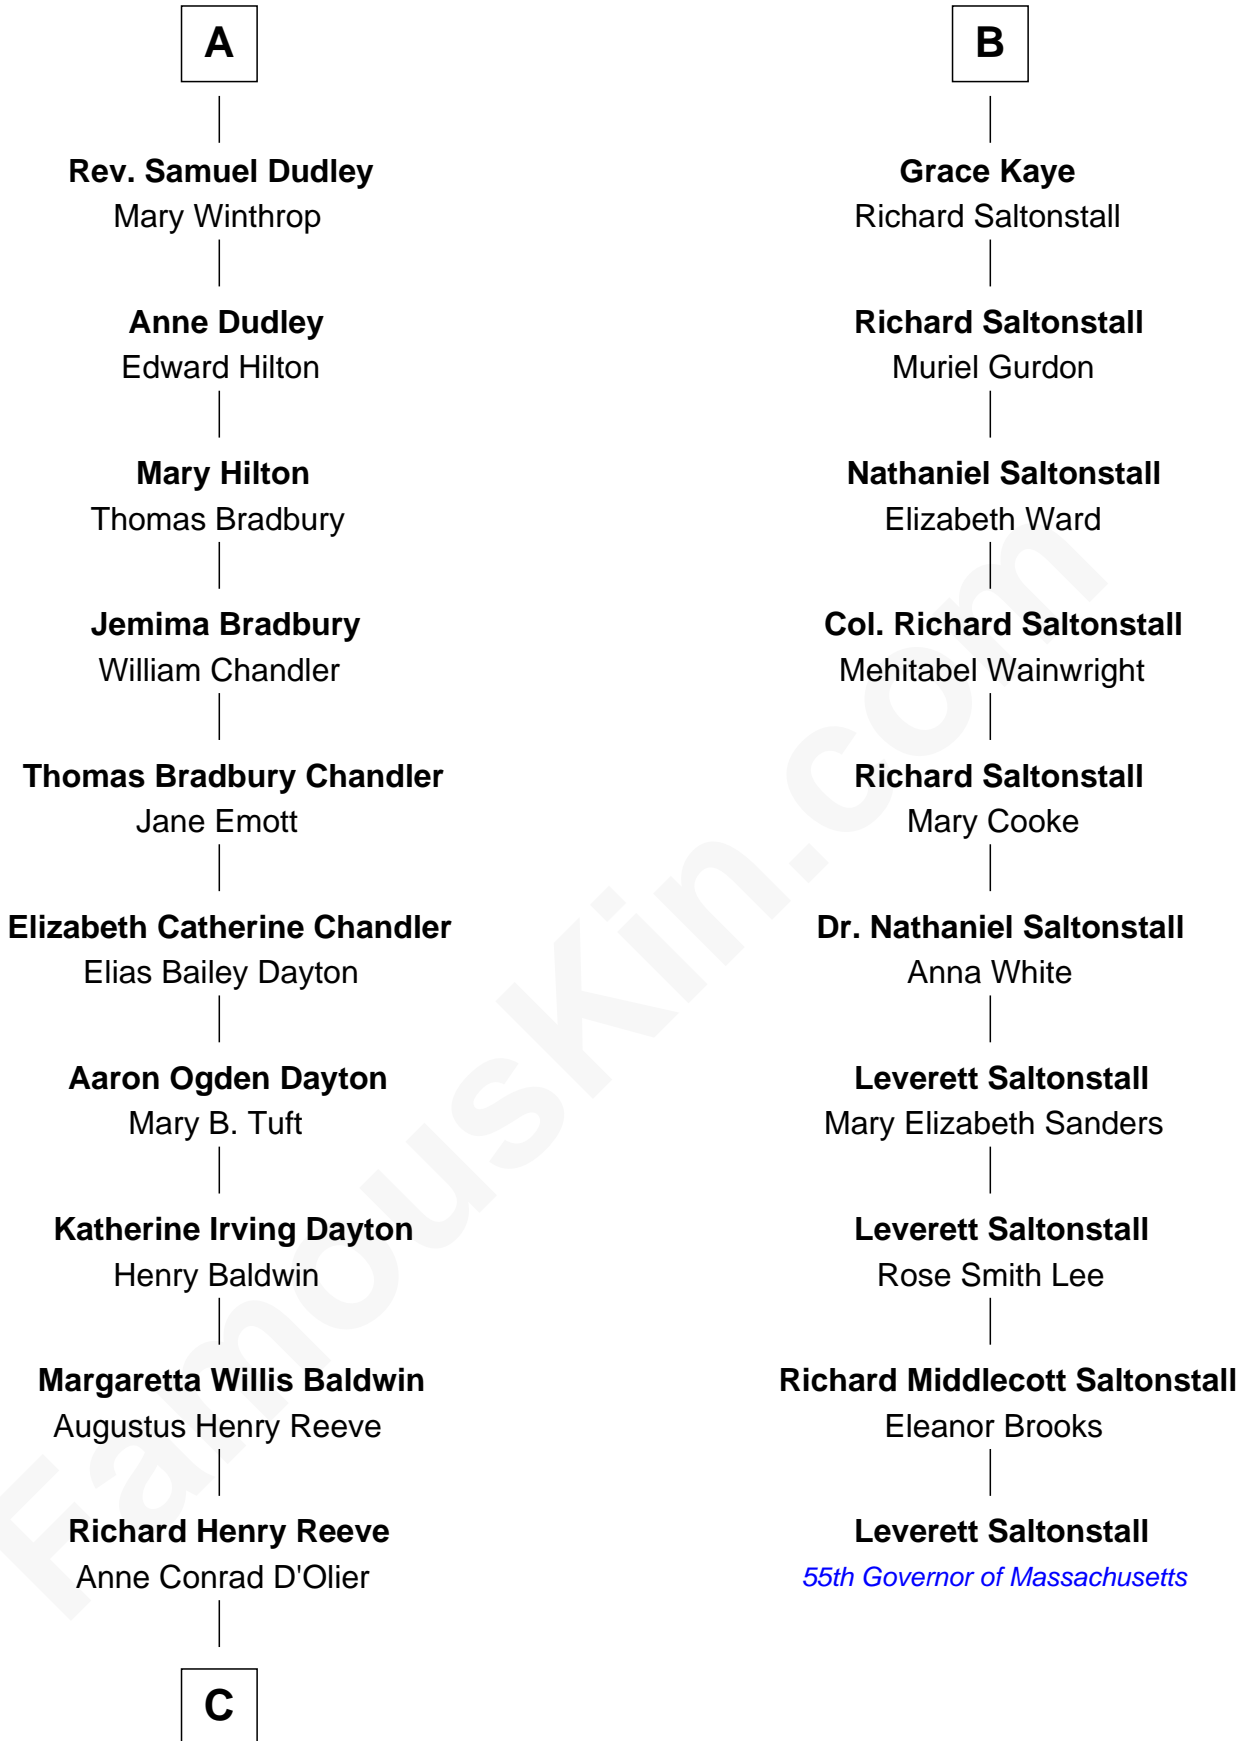

FamousKin.com
Relationship Chart of
Christopher Reeve
Movie Actor

16th cousin 2 times removed of
Leverett Saltonstall
55th Governor of Massachusetts

C

Franklin D'Olier Reeve

Barbara Pitney Lamb

Christopher Reeve

Movie Actor

FamousKin.com