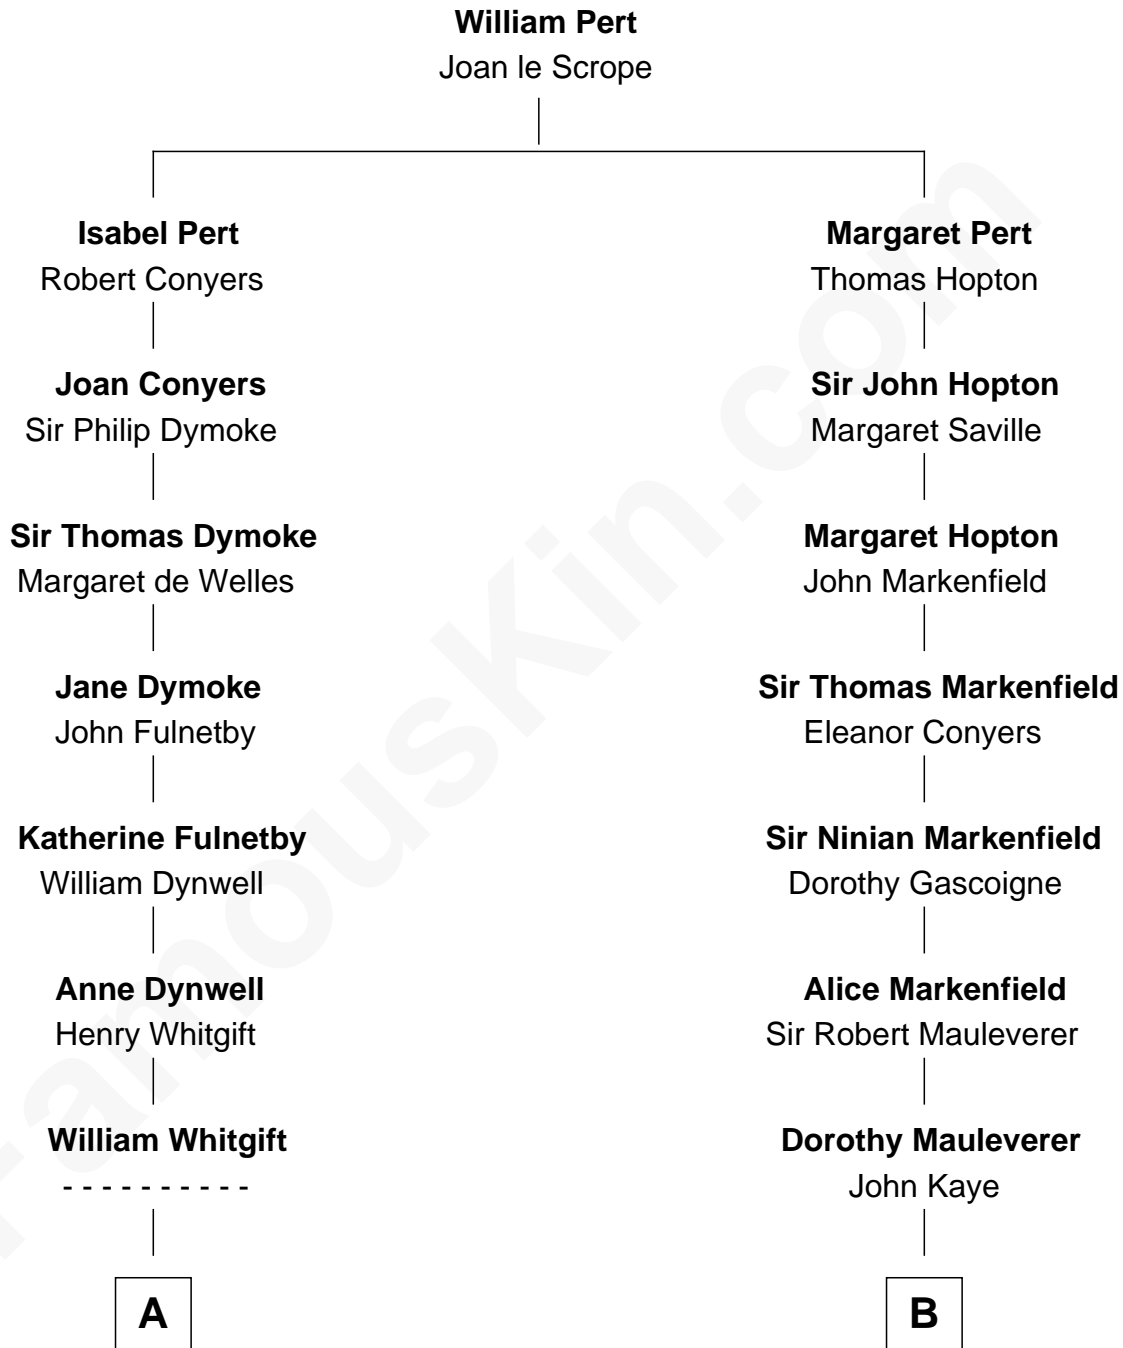

**FamousKin.com**  
**Relationship Chart of**  
**Christopher Reeve**  
*Movie Actor*

17th cousin 2 times removed of  
**Leverett Saltonstall**  
*55th Governor of Massachusetts*

C

Richard Henry Reeve

Anne Conrad D'Olier

Franklin D'Olier Reeve

Barbara Pitney Lamb

Christopher Reeve

*Movie Actor*

FamousKin.com