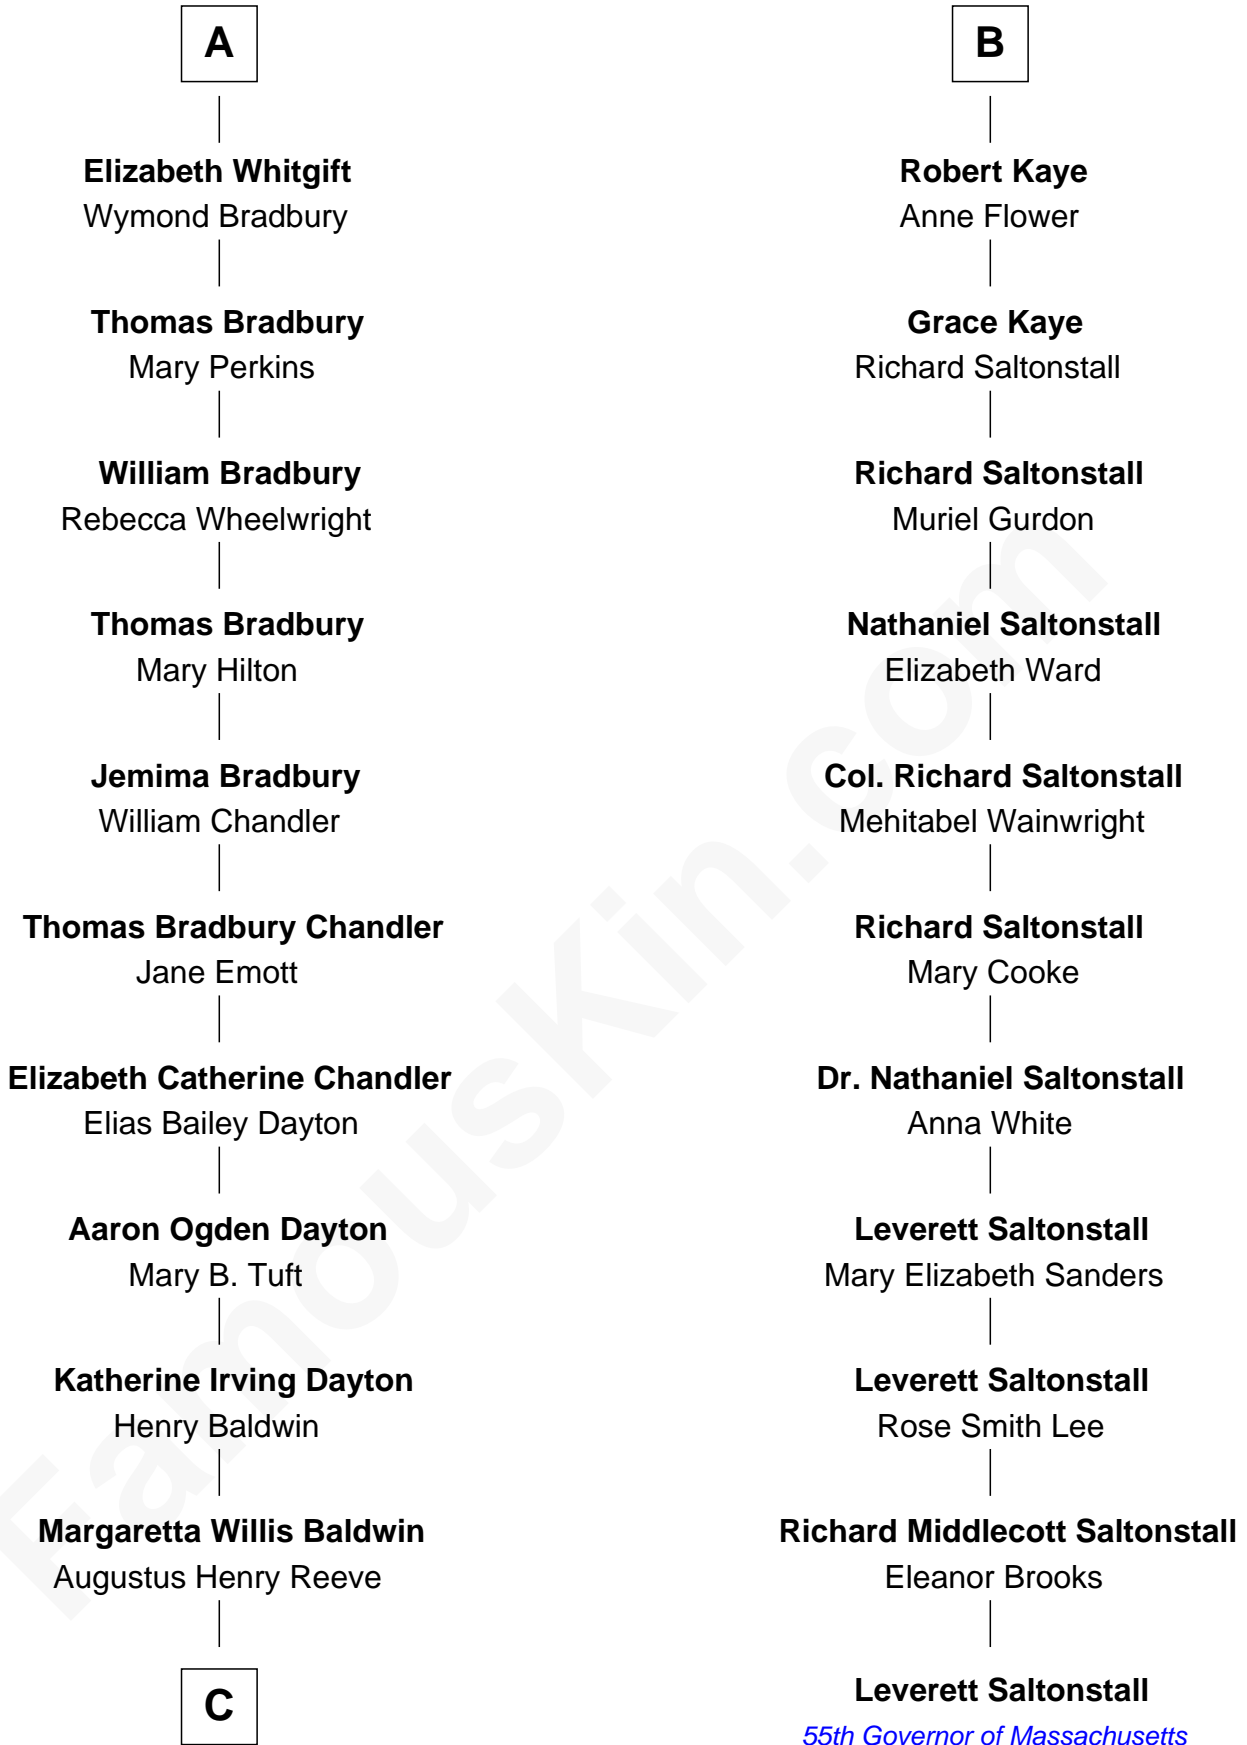

**FamousKin.com**  
**Relationship Chart of**  
**Christopher Reeve**  
*Movie Actor*

17th cousin 2 times removed of  
**Leverett Saltonstall**  
*55th Governor of Massachusetts*

C

Richard Henry Reeve

Anne Conrad D'Olier

Franklin D'Olier Reeve

Barbara Pitney Lamb

Christopher Reeve

*Movie Actor*

FamousKin.com