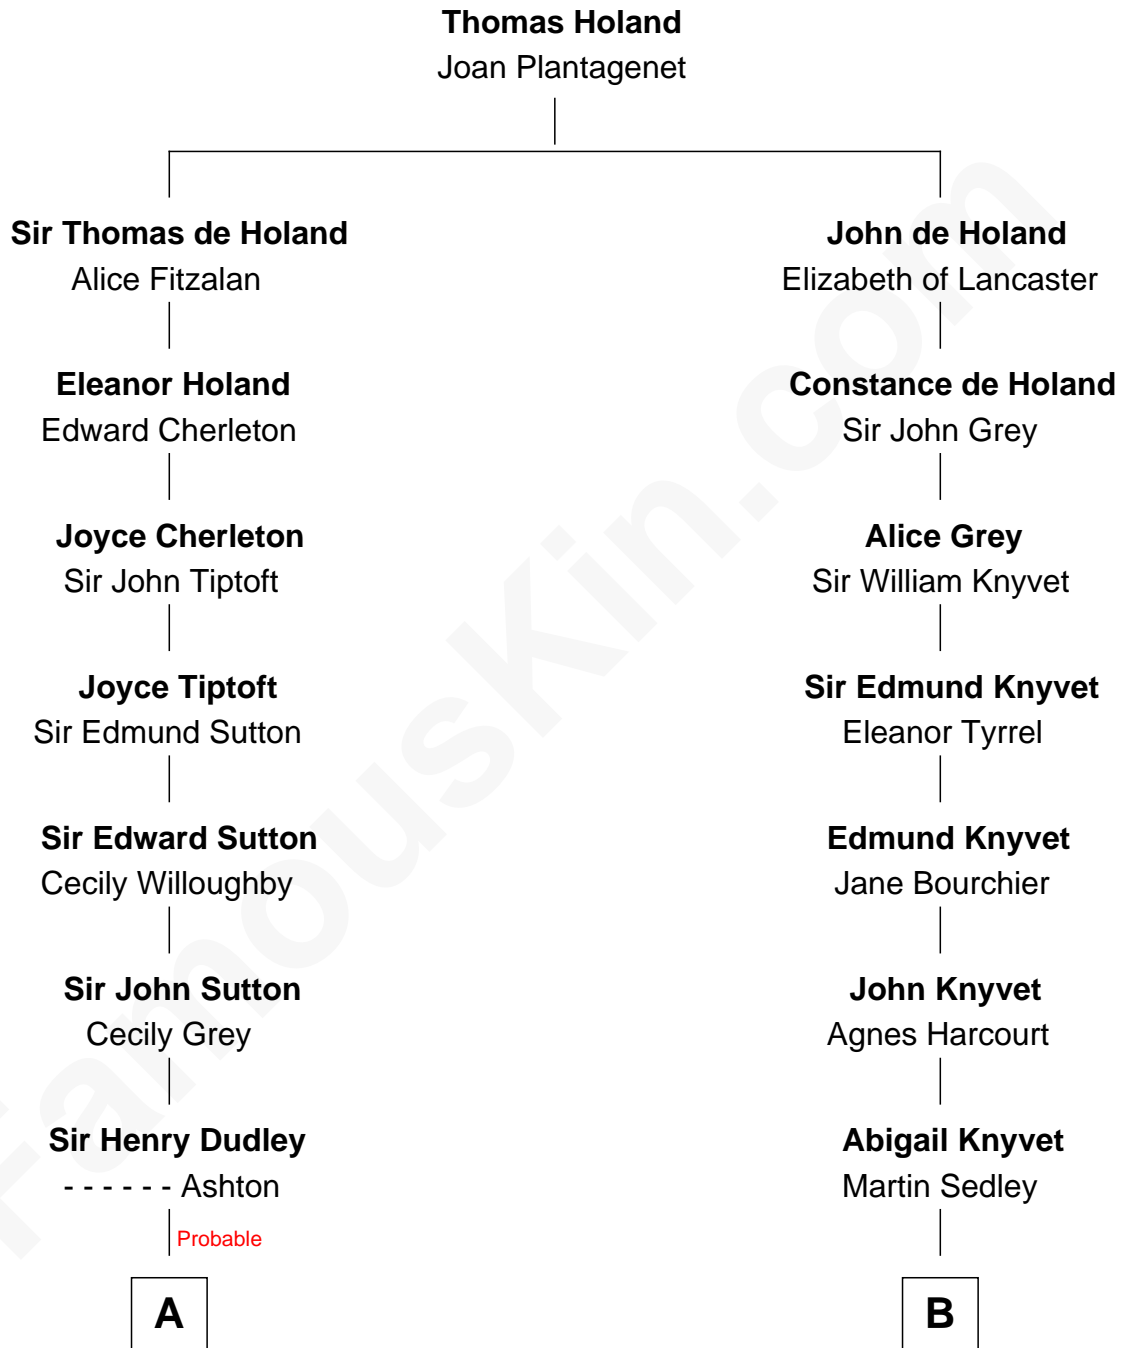

FamousKin.com

Relationship Chart of

Christopher Reeve

Movie Actor

16th cousin 4 times removed of

Leverett Saltonstall

55th Governor of Massachusetts

C

—
Margaretta Willis Baldwin

Augustus Henry Reeve

—
Richard Henry Reeve

Anne Conrad D'Olier

—
Franklin D'Olier Reeve

Barbara Pitney Lamb

—
Christopher Reeve

Movie Actor