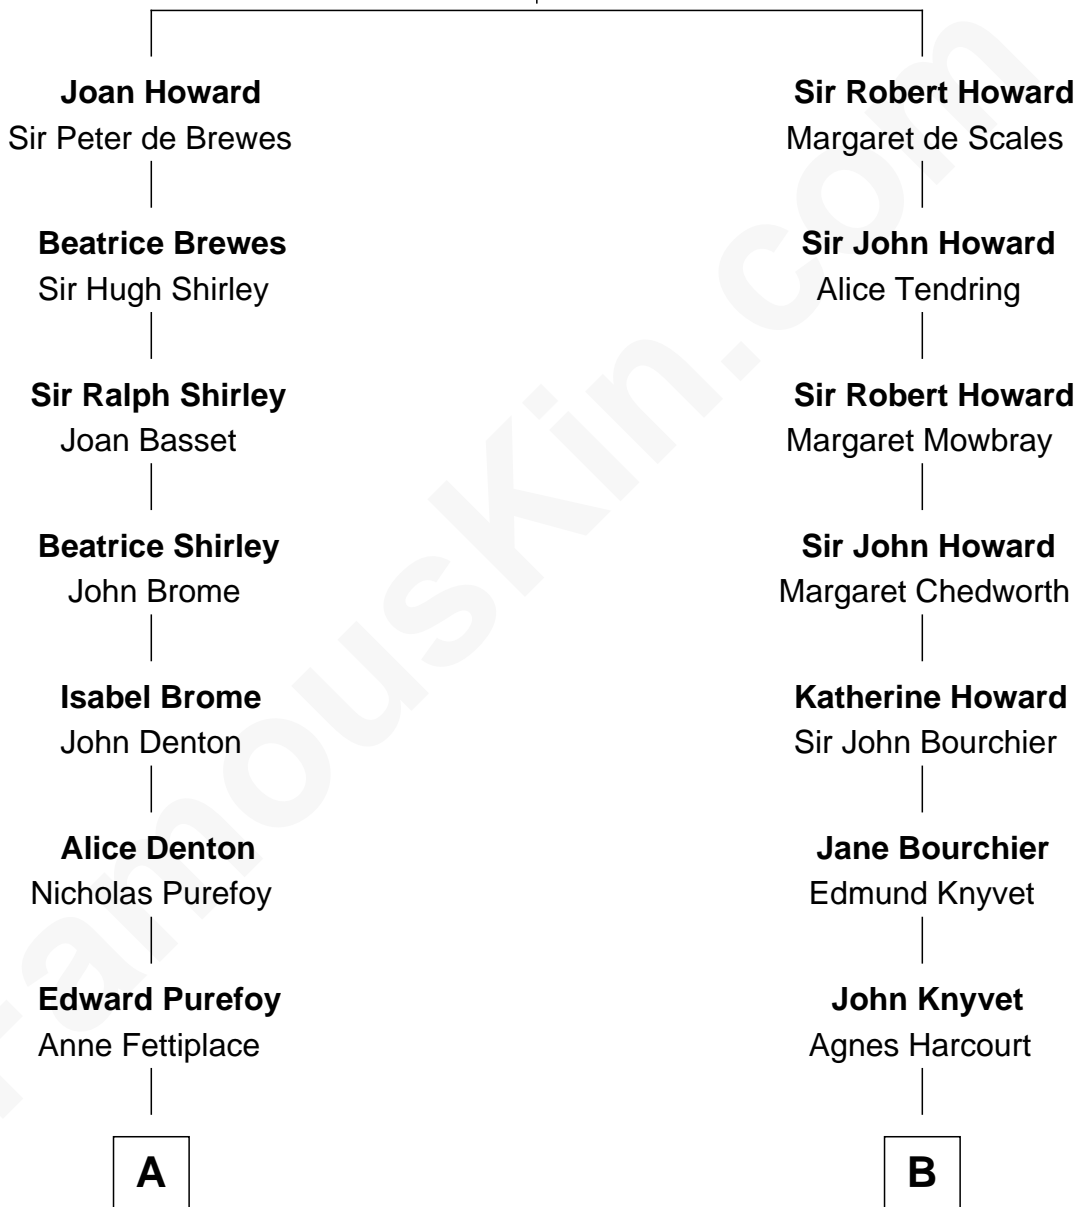

FamousKin.com
Relationship Chart of
Christopher Reeve
Movie Actor

17th cousin 4 times removed of
Leverett Saltonstall
55th Governor of Massachusetts

Sir John Howard
 Alice de Bois

C

Katherine Irving Dayton

Henry Baldwin

Margaretta Willis Baldwin

Augustus Henry Reeve

Richard Henry Reeve

Anne Conrad D'Olier

Franklin D'Olier Reeve

Barbara Pitney Lamb

Christopher Reeve