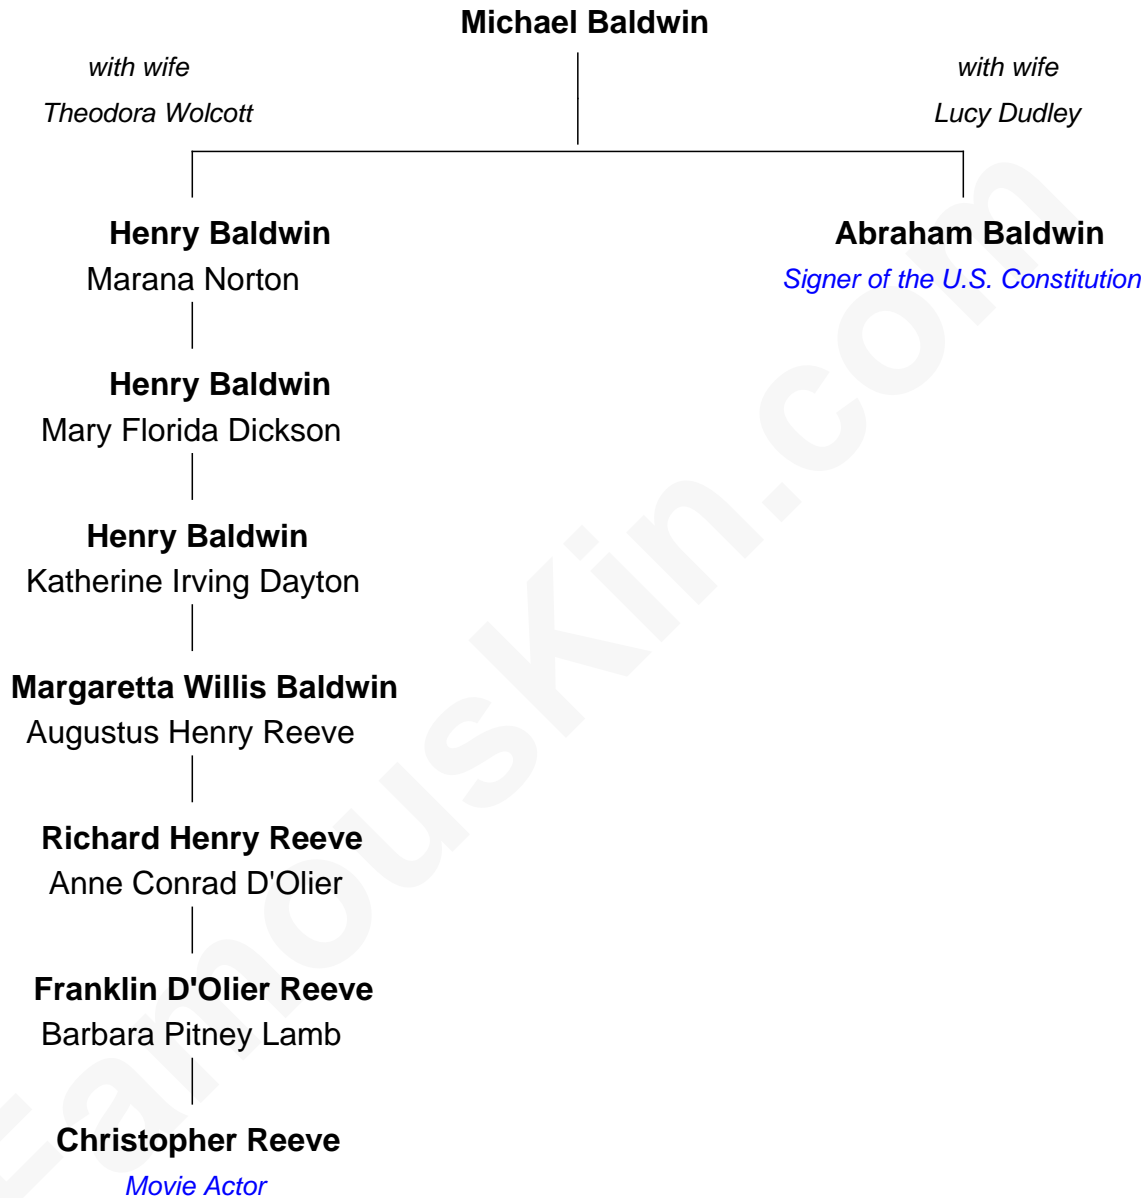

FamousKin.com
Relationship Chart of
Christopher Reeve
Movie Actor

4th great-grandnephew of
Abraham Baldwin
Signer of the U.S. Constitution

Christopher Reeve photo by [Jbfrankel](#) [\(CC BY-SA 3.0\)](#)