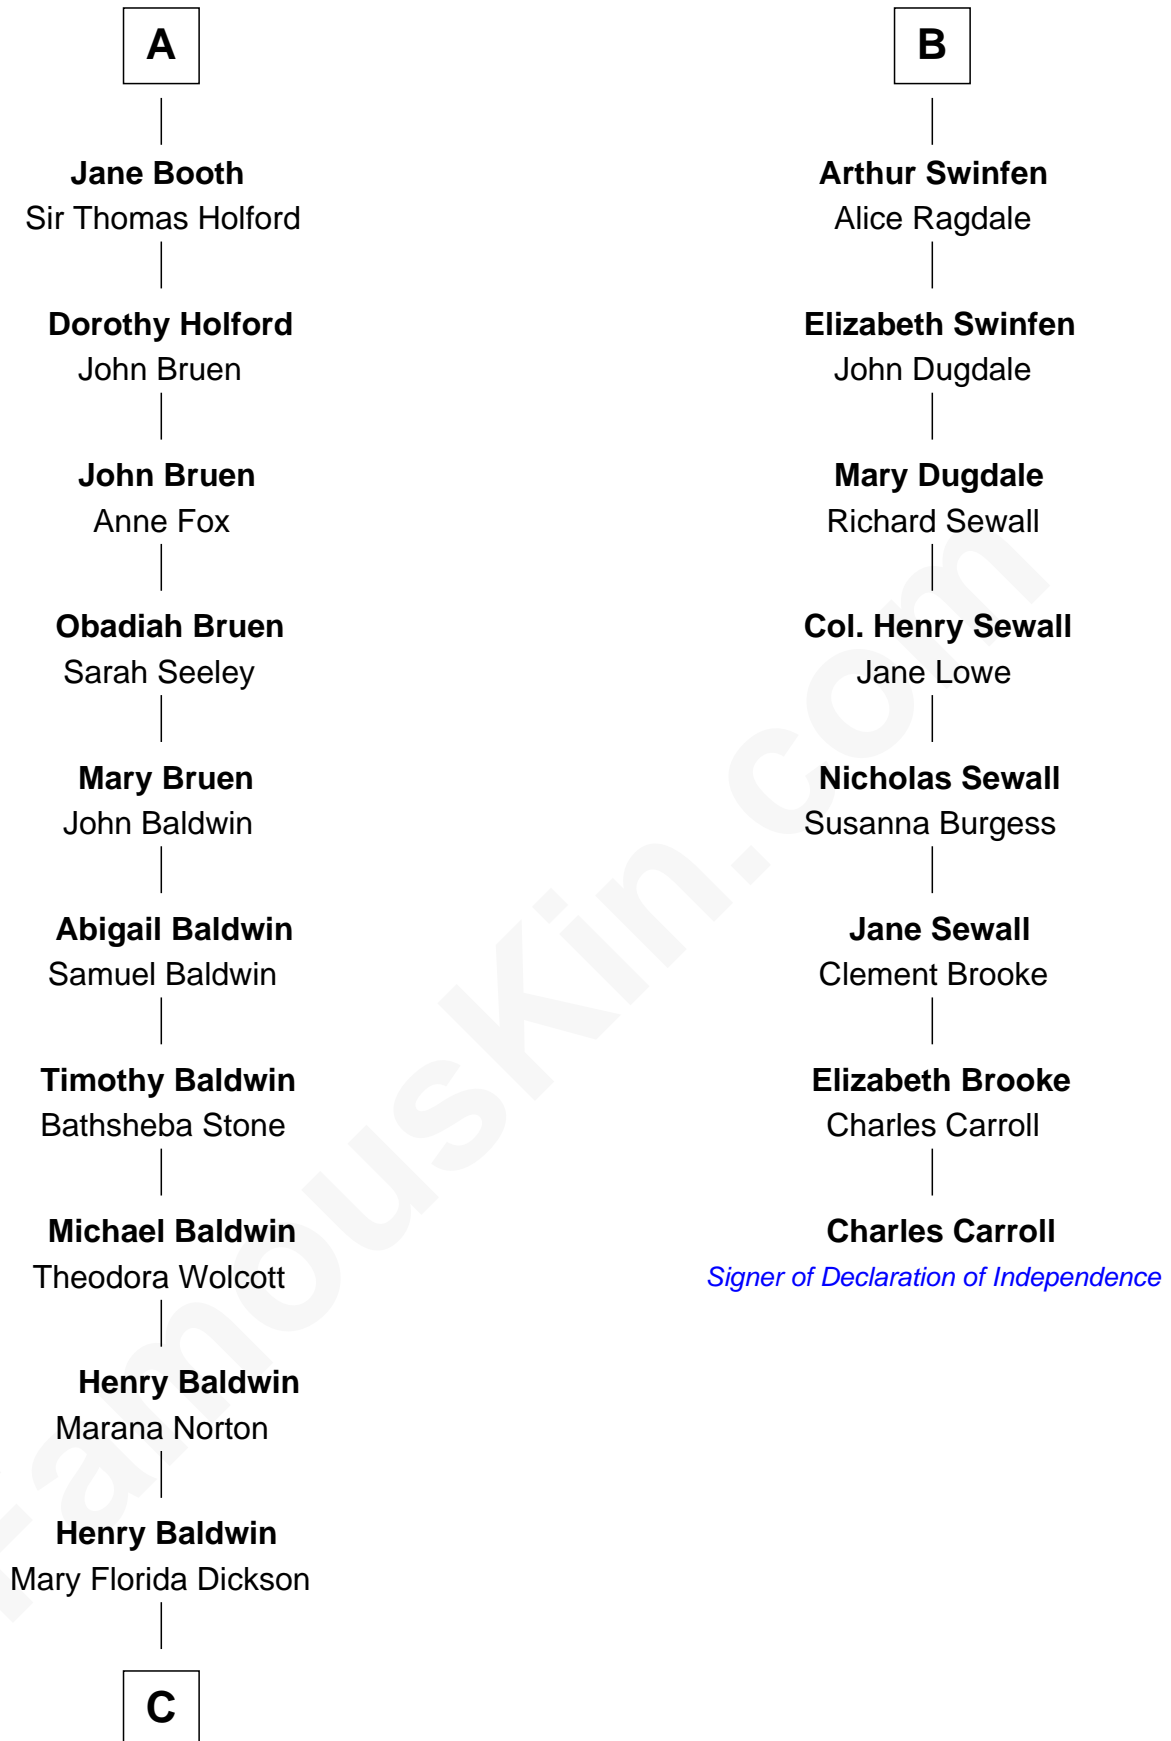

FamousKin.com
Relationship Chart of
Christopher Reeve
Movie Actor

14th cousin 7 times removed of

Charles Carroll
Signer of the Declaration of Independence

Katherine de Hastang
 Ralph de Stafford

C

Henry Baldwin
Katherine Irving Dayton