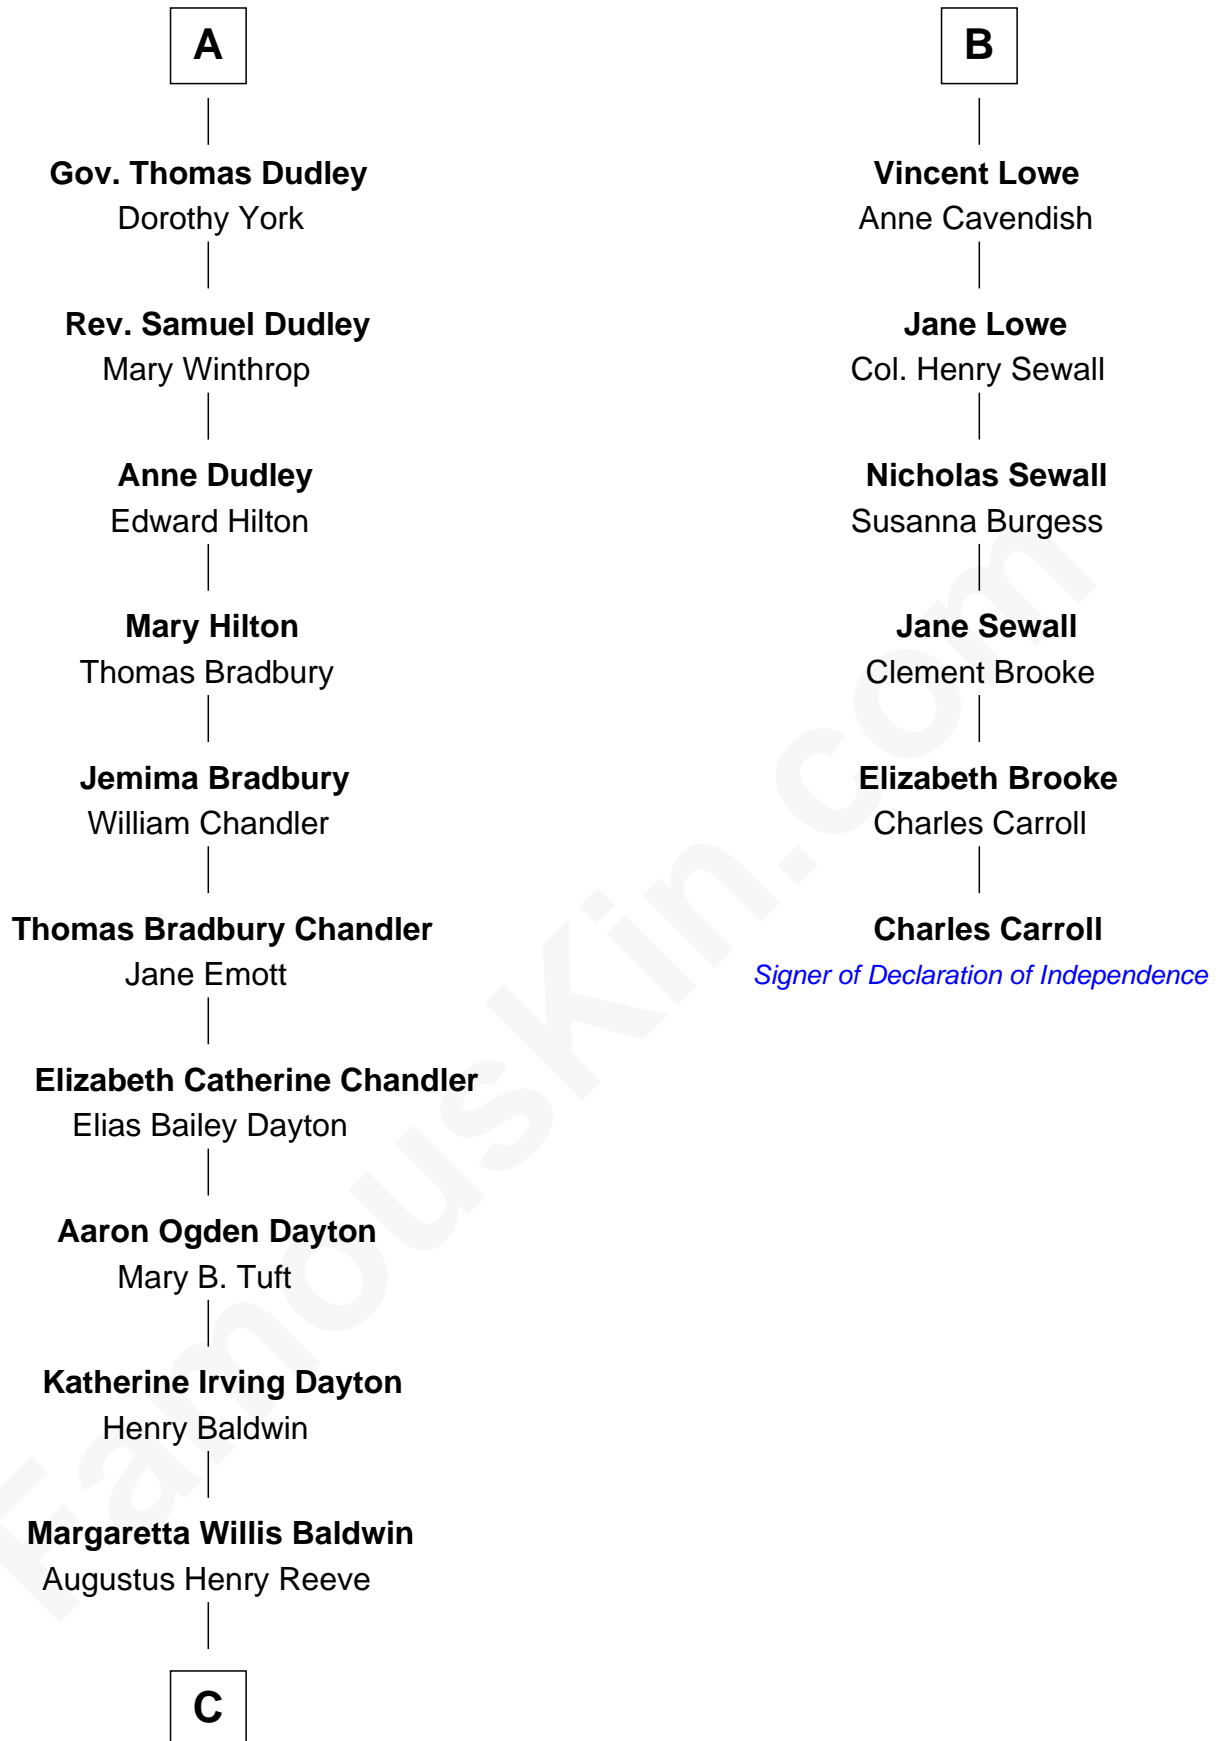

**FamousKin.com**  
**Relationship Chart of**  
**Christopher Reeve**  
*Movie Actor*

12th cousin 7 times removed of

**Charles Carroll**  
*Signer of the Declaration of Independence*

**C**

Richard Henry Reeve

Anne Conrad D'Olier

Franklin D'Olier Reeve

Barbara Pitney Lamb

Christopher Reeve

*Movie Actor*

FamousKin.com