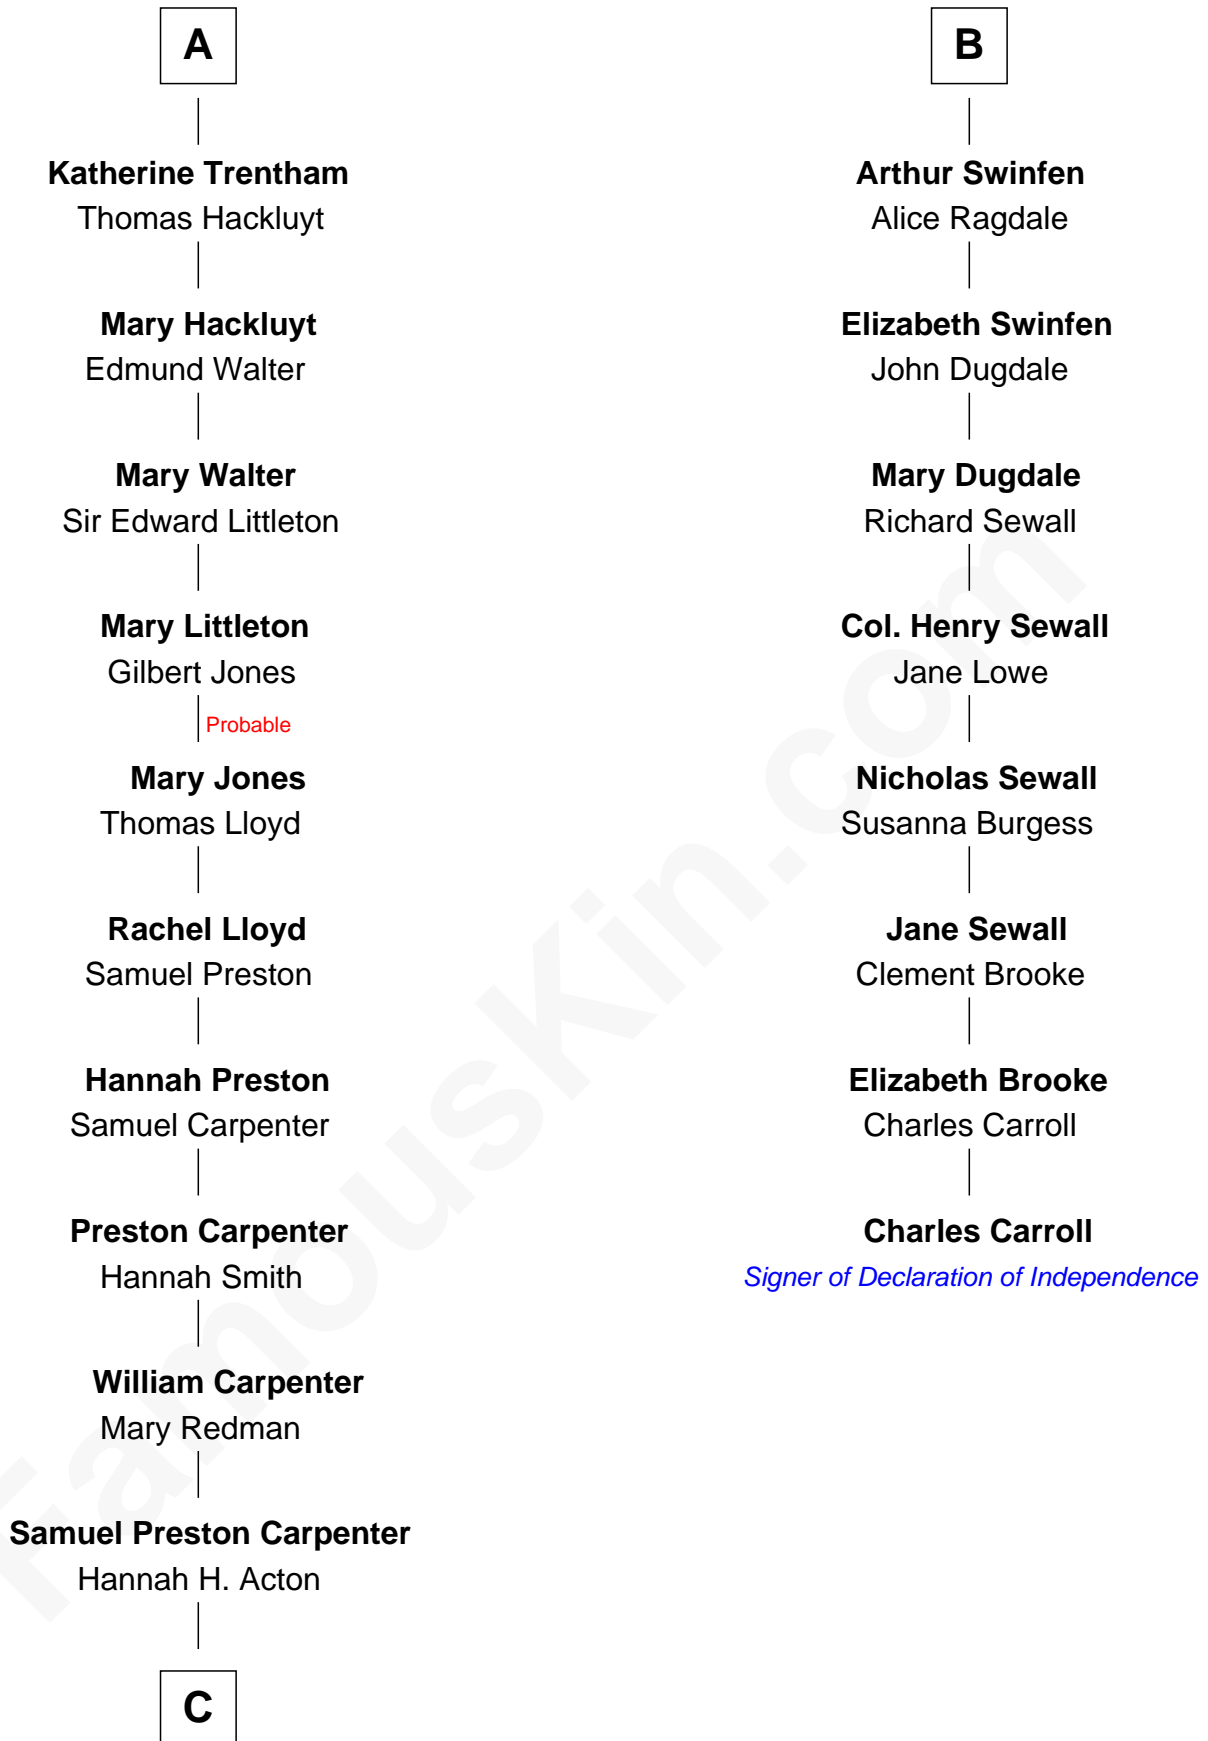

**FamousKin.com**  
**Relationship Chart of**  
**Christopher Reeve**  
*Movie Actor*

14th cousin 7 times removed of

**Charles Carroll**  
*Signer of the Declaration of Independence*

**C**

—  
**Sarah Wyatt Carpenter**

Richard Henry Reeve

—  
**Augustus Henry Reeve**

Margaretta Willis Baldwin

—  
**Richard Henry Reeve**

Anne Conrad D'Olier

—  
**Franklin D'Olier Reeve**

Barbara Pitney Lamb

—  
**Christopher Reeve**