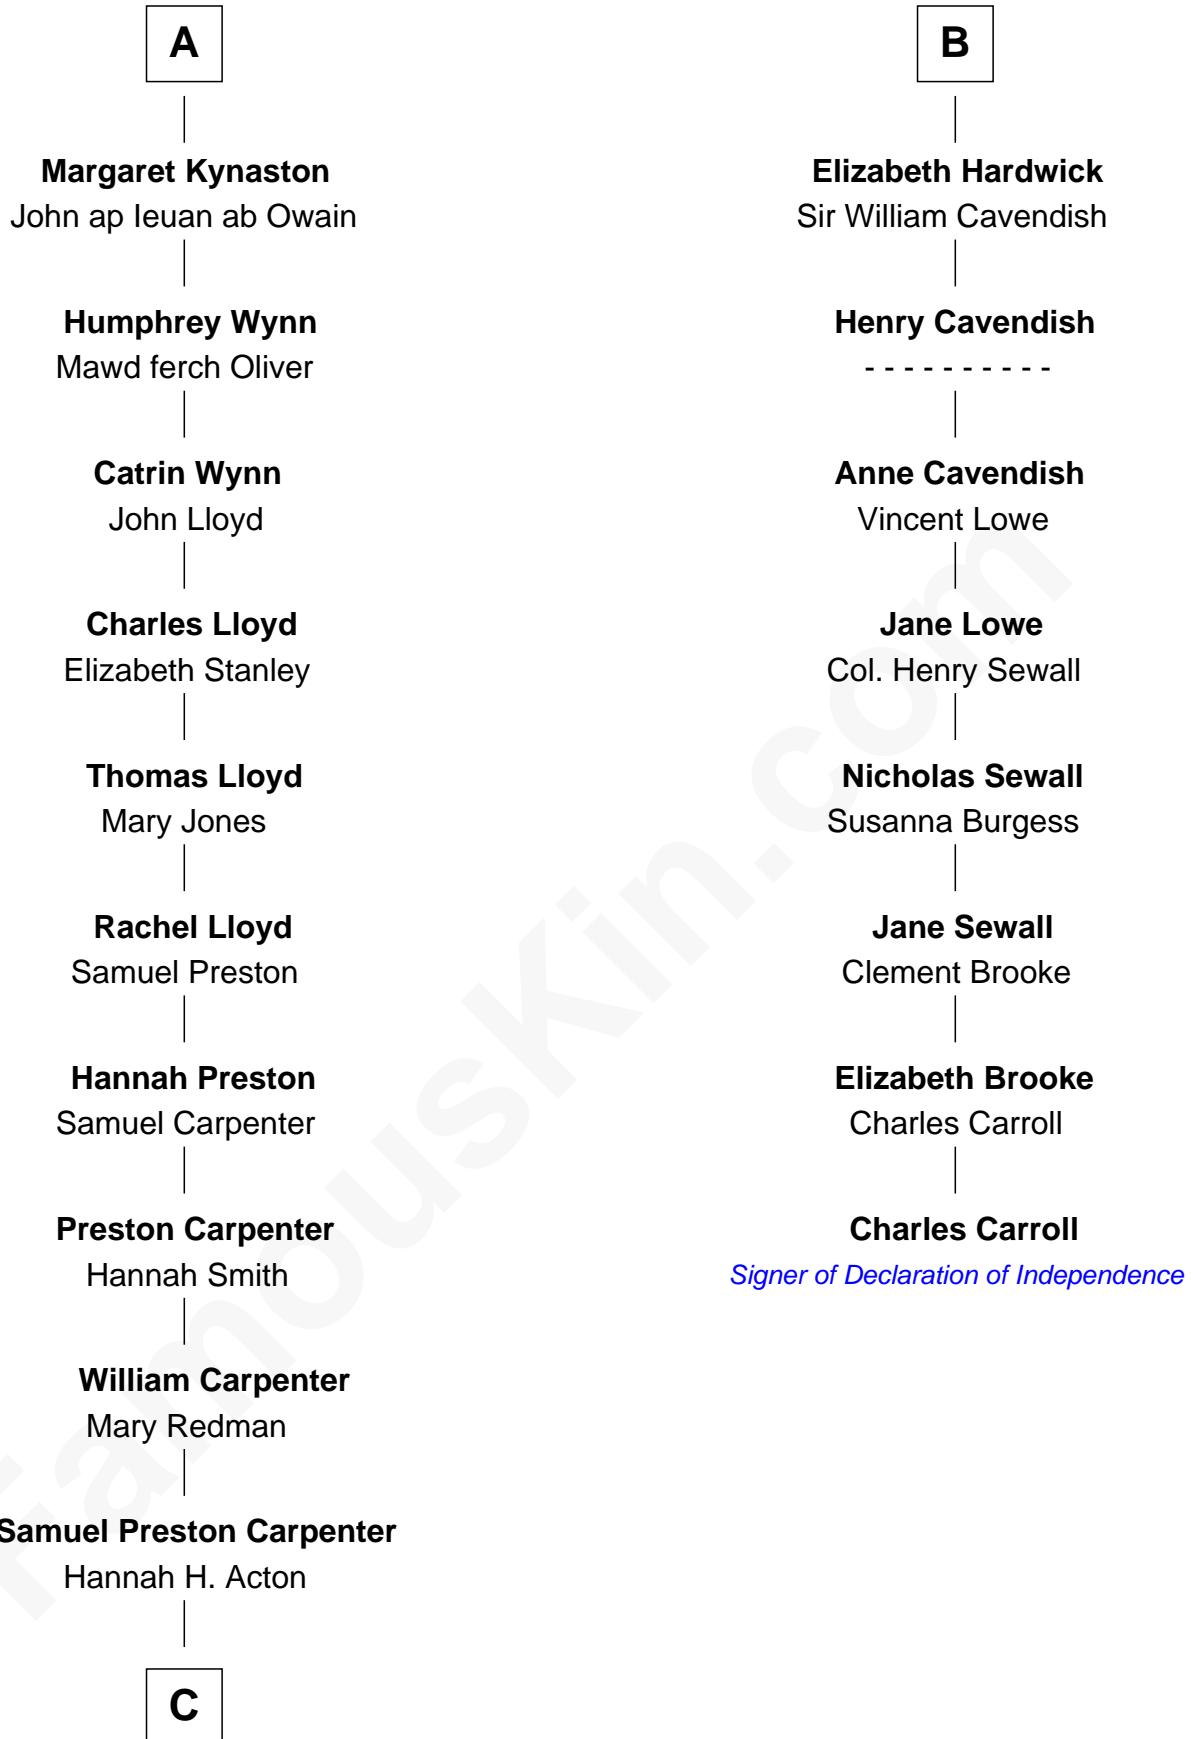

FamousKin.com
Relationship Chart of
Christopher Reeve
Movie Actor

14th cousin 7 times removed of

Charles Carroll
Signer of the Declaration of Independence

C

—
Sarah Wyatt Carpenter

Richard Henry Reeve

—
Augustus Henry Reeve

Margaretta Willis Baldwin

—
Richard Henry Reeve

Anne Conrad D'Olier

—
Franklin D'Olier Reeve

Barbara Pitney Lamb

—
Christopher Reeve

Movie Actor