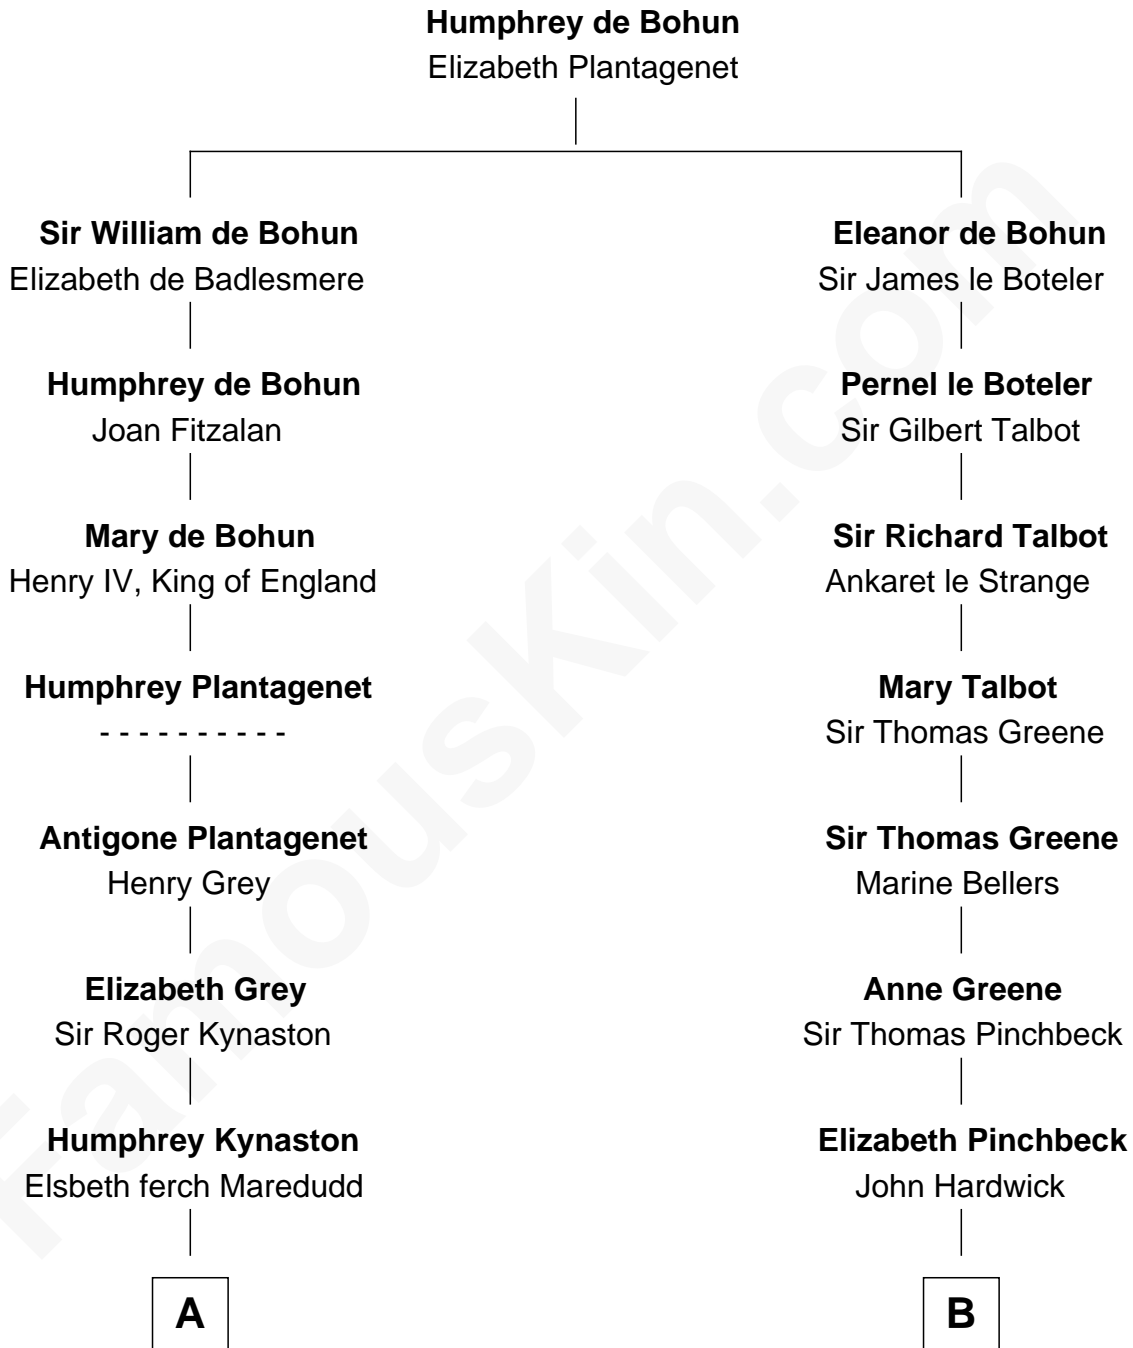

FamousKin.com
Relationship Chart of
Christopher Reeve
Movie Actor

15th cousin 6 times removed of

Charles Carroll
Signer of the Declaration of Independence

C

—
Sarah Wyatt Carpenter

Richard Henry Reeve

—
Augustus Henry Reeve

Margaretta Willis Baldwin

—
Richard Henry Reeve

Anne Conrad D'Olier

—
Franklin D'Olier Reeve

Barbara Pitney Lamb

—
Christopher Reeve

Movie Actor